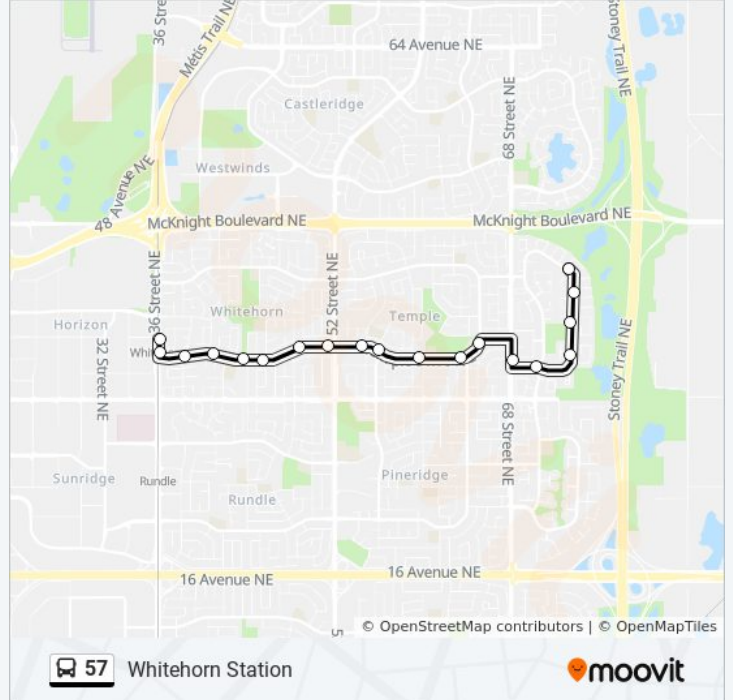

57 bus Info

Direction: Whitehorn Station

Stops: 15

Trip Duration: 14 min

Line Summary:

Eb 37 Av NE @ 29 St NE
 Nb 32 St NE @ 37 Av NE
 Eb 39 Av NE @ 34 St NE
 Whitehorn Lrt Station

Direction: Whitehorn Station

19 stops

[VIEW LINE SCHEDULE](#)

- Eb Laguna Wy @ Los Alamos PI NE
- Sb Laguna Wy @ Los Alamos Cr NE
- Sb Laguna Wy @ Anaheim Gd NE
- Sb Laguna Wy @ Anaheim PI NE
- Wb Laguna Wy @ Catalina Bv NE
- Nb 68 St NE @ Laguna Wy
- Sb Temple Dr @ 37 Av NE
- Wb Temple Dr @ 64 St NE
- Wb Temple Dr @ 60 St NE
- Wb Temple Dr @ 56 St NE
- Wb Temple Dr @ 55 St NE
- Wb Whitehorn Dr @ 52 St NE
- Wb Whitehorn Dr @ 49 St NE
- Wb Whitehorn Dr @ Whitehorn Rd NE
- Wb Whitehorn Dr @ Whitehorn Cr NE
- Wb Whitehorn Dr @ Whitlock Wy NE
- Wb Whitehorn Dr @ 39 St NE
- Nb 36 St @ Whitehorn Dr NE

57 bus Time Schedule

Whitehorn Station Route Timetable:

Sunday	12:10 AM
Monday	12:10 AM - 8:23 PM
Tuesday	8:23 PM
Wednesday	8:23 PM
Thursday	8:23 PM
Friday	8:23 PM
Saturday	Not Operational

57 bus Info

Direction: Whitehorn Station

Stops: 19

Trip Duration: 13 min

Line Summary:

Whitehorn Lrt Station (Nb 36 St @ Whitehorn Dr Ne)

57 bus time schedules and route maps are available in an offline PDF at moovitapp.com. Use the [Moovit App](#) to see live bus times, train schedule or subway schedule, and step-by-step directions for all public transit in Calgary.