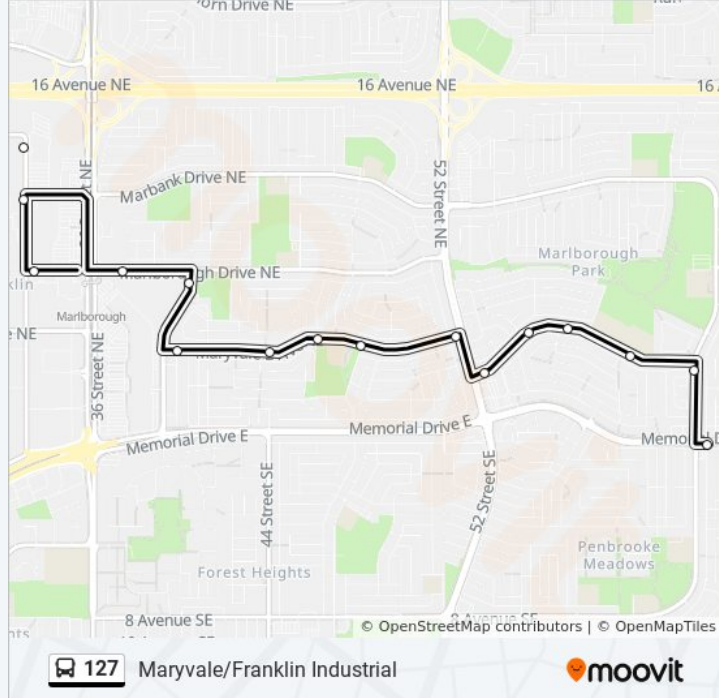

Sb Marlborough Wy @ Marlborough Dr NE

Eb Maryvale Dr @ Marlborough Wy NE

Eb Maryvale Dr @ 42 St NE

Eb Maryvale Dr @ Maryvale Wy NE

Eb Maryvale Dr @ W. Of 50 St NE

Eb Maryvale Dr @ 52 St NE

Eb 4 Av NE @ 52 St NE

Eb 4 Av NE @ Maidstone Dr

Eb 4 Av NE @ 55 St NE

Eb 4 Av NE @ 59 St NE

Sb Madigan Dr @ 4 Av NE

Eb Memorial Dr @ Penbrooke Dr SE

127 bus time schedules and route maps are available in an offline PDF at moovitapp.com. Use the [Moovit App](#) to see live bus times, train schedule or subway schedule, and step-by-step directions for all public transit in Calgary.

[About Moovit](#) · [MaaS Solutions](#) · [Supported Countries](#) · [Mooviter Community](#)

© 2023 Moovit - All Rights Reserved

Check Live Arrival Times