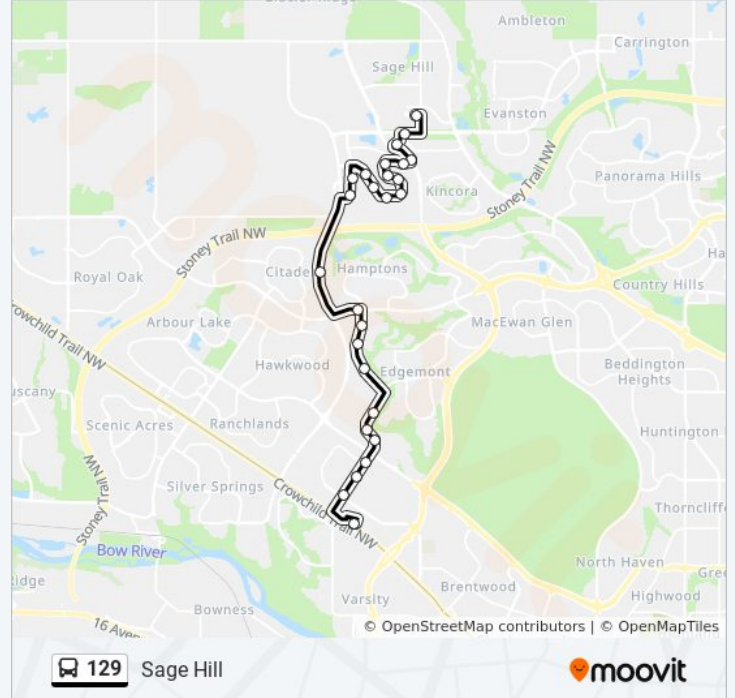

Nb Sherwood Bv NW @ Sherwood Wy NW

Nb Sherwood Bv @ Sherwood Li NW

Nb Sherwood Bv @ Sherwood Ga NW

Eb Sherwood Ga @ Sherwood Sq NW

Nb Shaganappi Tr @ Sherwood Ga NW

Nb Kincora Ga @ Shaganappi Tr NW

Eb Symons Valley Py @ Kincora Ga NW

Wb Sage Hill Ga @ 37 St NW

129 bus time schedules and route maps are available in an offline PDF at moovitapp.com. Use the [Moovit App](#) to see live bus times, train schedule or subway schedule, and step-by-step directions for all public transit in Calgary.

[About Moovit](#) · [MaaS Solutions](#) · [Supported Countries](#) · [Mooviter Community](#)

© 2023 Moovit - All Rights Reserved

Check Live Arrival Times