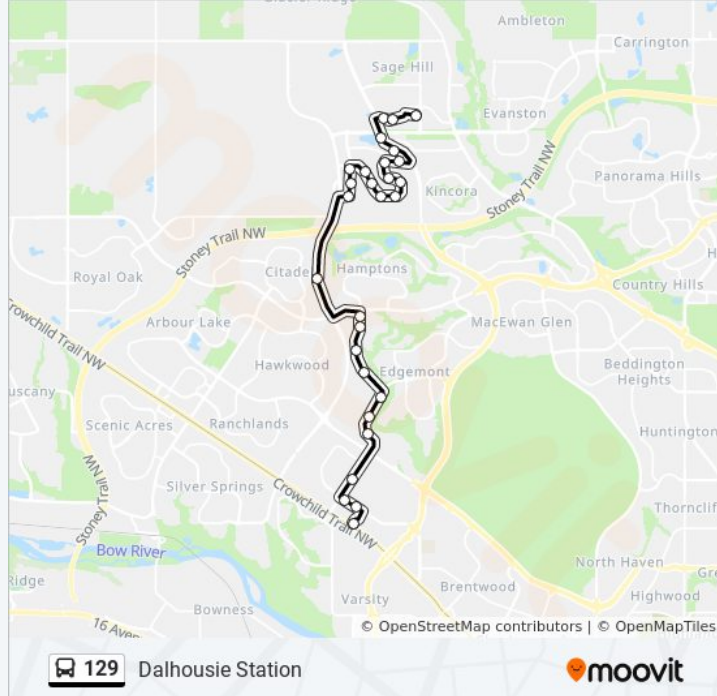

**129 bus Info**

**Direction:** Dalhousie Station

**Stops:** 28

**Trip Duration:** 31 min

**Line Summary:**

Sb Edgemont Bv @ Edgehill Dr NW  
 Sb Edgemont Bv @ Edgedale Dr NW  
 Sb 53 St NW @ Dalhart Rd  
 Eb Dalhousie Dr @ 53 St NW  
 Eb Dalhousie Dr @ Dalham Cr NW  
 Dalhousie Lrt Station Eb

**Direction: Sage Hill**

26 stops

[VIEW LINE SCHEDULE](#)

Dalhousie Lrt Station Eb  
 Nb 53 St NW @ Dalhousie Dr  
 Nb 53 St NW @ Dalhart Dr  
 Nb 53 St NW @ Dalhurst Ga  
 Nb Edgemont Bv @ Edgemont Dr NW  
 Nb Edgmont Bv @ Edgedale Dr NW  
 Nb Edgemont Bv @ Edgehill Dr NW  
 Nb Edgepark Bv @ Edgebyne Cr NW  
 Nb Edgepark Bv @ Edgepark Ri NW  
 Nb Edgepark Bv @ Edgepark Dr NW  
 Wb Country Hills Bv @ W.Leg Hamptons Bv NW  
 Nb Sarcee Tr @ Citadel Gr NW  
 Nb Beacon Hill Ctr @ Shoppers Drug Mart  
 Nb Beacon Hill Ctr @ Canadian Tire  
 Sb Sherwood Bv @ Sherwood Mt NW  
 Sb Sherwood Bv @ 400 Sherwood PI NW  
 Eb Sherwood Bv @ Sherwood Cm NW  
 Nb Sherwood Bv @ Sherwood Pt NW

**129 bus Info**

**Direction:** Sage Hill

**Stops:** 26

**Trip Duration:** 26 min

**Line Summary:**

Nb Sherwood Bv NW @ Sherwood Wy NW

Nb Sherwood Bv @ Sherwood Li NW

Nb Sherwood Bv @ Sherwood Ga NW