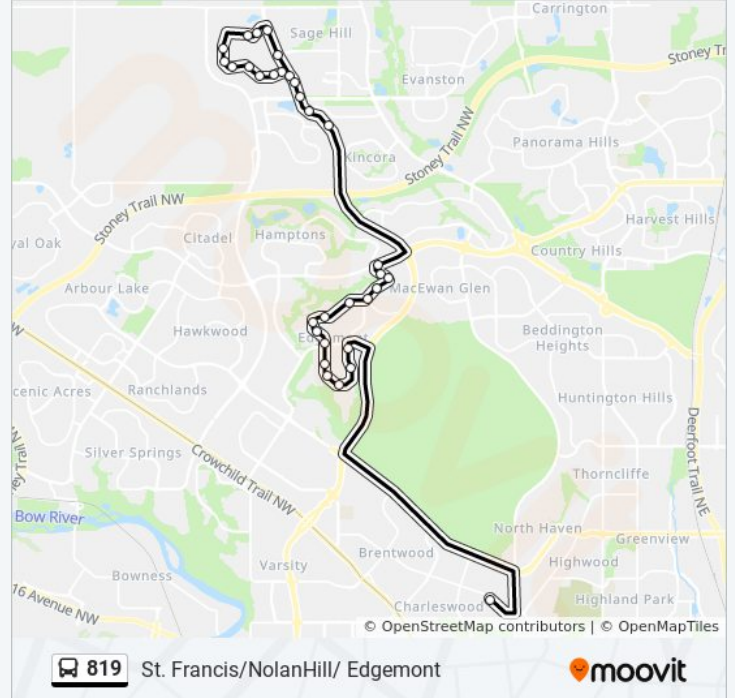

Nb Shaganappi Tr @ Symons Valley Py NW

Nb Shaganappi Tr @ Sage Hill Bv NW

Wb Nolan Hill Bv @ Shaganappi Tr NW

Wb Nolan Hill Bv @ Nolan Hill Ht NW

Wb Nolan Hill Bv @ Nolanshire Pt 100 NW

Wb Nolan Hill Bv @ Nolanshire Cr NW

Wb Nolan Hill Bv @ Nolancrest Ht NW

Nb Nolan Hill Bv @ Nolancrest Ga NW

Nb Nolan Hill Bv @ Nolan Hill Ave NW

Eb Nolan Hill Dr @ Nolanfield Pt NW

Eb Nolan Hill Ga @ Nolanfield Wy NW

Sb Shaganappi Tr @ Nolan Hill Ga NW

Sb Shaganappi Tr @ Sage Valley Bv NW

Sb Shaganappi Tr @ Nolan Hill Bv NW

819 bus time schedules and route maps are available in an offline PDF at moovitapp.com. Use the [Moovit App](#) to see live bus times, train schedule or subway schedule, and step-by-step directions for all public transit in Calgary.

[About Moovit](#) · [MaaS Solutions](#) · [Supported Countries](#) · [Mooviter Community](#)

© 2024 Moovit - All Rights Reserved

Check Live Arrival Times