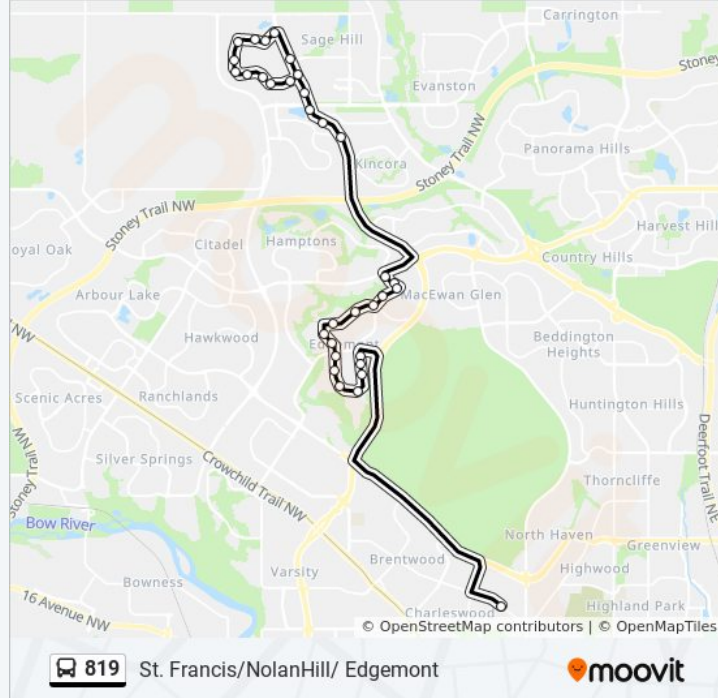

Stops: 33

Trip Duration: 45 min

Line Summary:

Wb Edgevalley Wy @ E. Of Edgevalley Dr NW

Sb Edgevalley Dr @ Edgeview Dr NW

Sb Edgevalley Dr @ Edgeview Dr NW

Sb Edenwold Dr @ Edgemont Bv NW

Sb Edenwold Dr @ Edendale Wy NW

Sb Edenwold Dr @ Edenstone Rd NW

Eb Edenwold Dr @ Edelweiss Rd NW

Nb Edenwold Dr @ Edenwold Cr NW

Nb Edenwold Dr @ Edenwold Cr NW

Nb Edenwold Dr @ Edforth Wy NW

Eb Northmont Dr @ Calendar Rd NW

Direction: St Francis Nolan Hill/Edgemont

32 stops

[VIEW LINE SCHEDULE](#)

Eb Northmont Dr @ Calendar Rd NW

Sb Edenwold Dr @ Edgemont Bv NW

Sb Edenwold Dr @ Edcath Ri NW

Wb Edenwold Dr @ Edcath Ri NW

Nb Edenwold Dr @ Edenstone Rd NW

Nb Edenwold Dr @ Edforth Cr NW

Nb Edgevalley Dr @ Edgemont Bv NW

Wb Edgevalley Dr @ Edgevalley Ci NW

Nb Edgevalley Dr @ Edgeview Dr NW

Eb Edgevalley Wy @ E. Of Edgevalley Dr NW

Eb Edgevalley Wy @ Edgevalley Ci NW

Nb Edgebrook Dr @ Edgebrook Ri NW