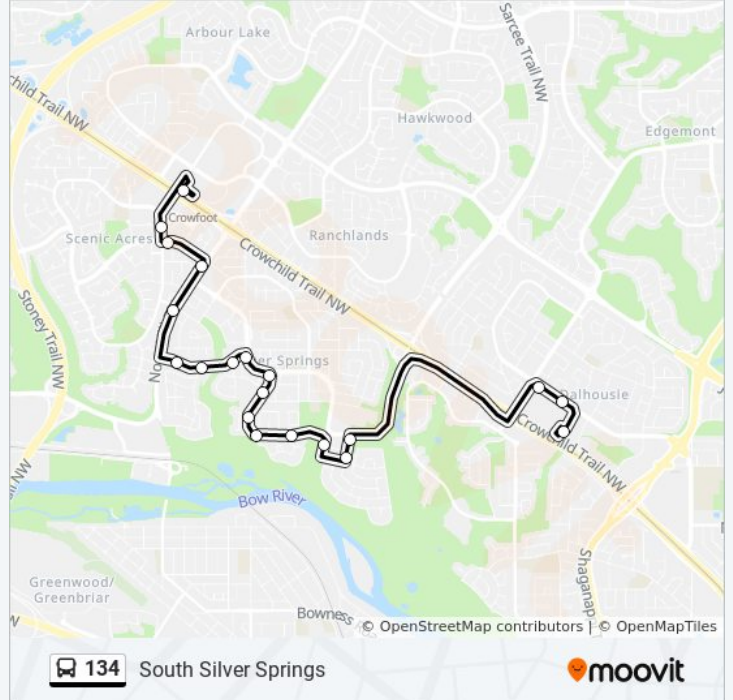

### Direction: South Silver Springs

20 stops

[VIEW LINE SCHEDULE](#)

- Crowfoot Lrt Station
- Sb Scurfield Dr @ Scenic Gd NW
- Eb Scenic Acres Bv @ Scenic Acres Dr NW
- Sb Nose Hill Dr @ Scenic Acres Bv NW
- Sb Nose Hill Dr @ Scenic Acres Ga NW
- Eb Silver Springs Rd @ Nose Hill Dr NW
- Eb Silver Springs Rd @ Silver Valley Dr NW
- Eb Silver Springs Rd @ Silver Springs Wy NW
- Sb Silver Springs Bv @ Silver Springs Rd NW
- Sb Silver Ridge Dr @ Silver Springs Bv NW
- Sb Silver Ridge Dr @ Silver Hill Rd NW
- Sb Silver Ridge Dr @ Silver Crest Cr NW
- Eb Silver Ridge Dr @ Silver Crest Dr NW
- Eb Silver Ridge Dr @ Silver Crest Dr NW
- Sb Silver Springs Bv @ Silver Ridge Dr NW
- Nb Silverdale Dr @ 54 Av NW
- Nb Silverdale Dr @ Silver Springs Ga NW
- Eb Dalhousie Dr @ 53 St NW
- Eb Dalhousie Dr @ Dalham Cr NW
- Dalhousie Lrt Station Nb

### 134 bus Time Schedule

South Silver Springs Route Timetable:

Day	Operational Hours
Sunday	Not Operational
Monday	05:25 - 23:25
Tuesday	00:05 - 23:25
Wednesday	00:05 - 23:25
Thursday	00:05 - 23:25
Friday	00:05 - 23:25
Saturday	00:05

### 134 bus Info

**Direction:** South Silver Springs

**Stops:** 20

**Trip Duration:** 17 min

**Line Summary:**