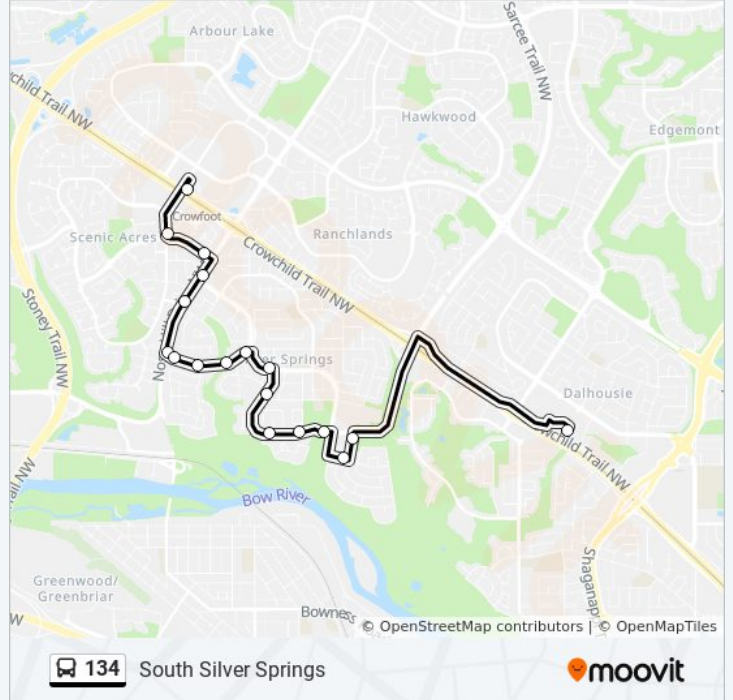

### 134 bus Info

**Direction:** South Silver Springs

**Stops:** 20

**Trip Duration:** 17 min

**Line Summary:**

## Direction: South Silver Springs

18 stops

[VIEW LINE SCHEDULE](#)

- Dalhousie Lrt Station Nb
- Sb Silverdale Dr @ Silver Springs Ga NW
- Wb 54 Av NW @ Silverdale Dr
- Wb Silver Ridge Dr @ Silver Springs Bv NW
- Wb Silver Ridge Dr @ Silver Ridge Cl NW
- Wb Silver Ridge Dr @ Silver Ridge Pl NW
- Nb Silver Ridge Dr @ Silver Mead Rd NW
- Wb Silver Springs Bv @ Silver Ridge Dr NW
- Wb Silver Springs Rd @ Silver Springs Bv NW
- Wb Silver Springs Rd @ Silver Hill Wy NW
- Wb Silver Springs Rd @ S Silver Valley Dr NW
- Wb Silver Springs Rd @ Nose Hill Dr NW
- Nb Nose Hill Dr @ Silver Springs Rd NW
- Nb Nose Hill Dr @ Silvercreek Dr NW
- Nb Nose Hill Dr @ Silver Springs Bv NW
- Wb Scenic Acres Bv @ Nose Hill Dr NW
- Nb Scurfield Dr @ Scenic Acres Bv NW
- Crowfoot Lrt Station

## 134 bus Time Schedule

South Silver Springs Route Timetable:

Sunday	Not Operational
Monday	05:48 - 23:48
Tuesday	05:48 - 23:48
Wednesday	05:48 - 23:48
Thursday	05:48 - 23:48
Friday	05:48 - 23:48
Saturday	Not Operational

## 134 bus Info

**Direction:** South Silver Springs

**Stops:** 18

**Trip Duration:** 16 min

**Line Summary:**

134 bus time schedules and route maps are available in an offline PDF at [moovitapp.com](https://moovitapp.com). Use the [Moovit App](#) to see live bus times, train schedule or subway schedule, and step-by-step directions for all public transit in Calgary.