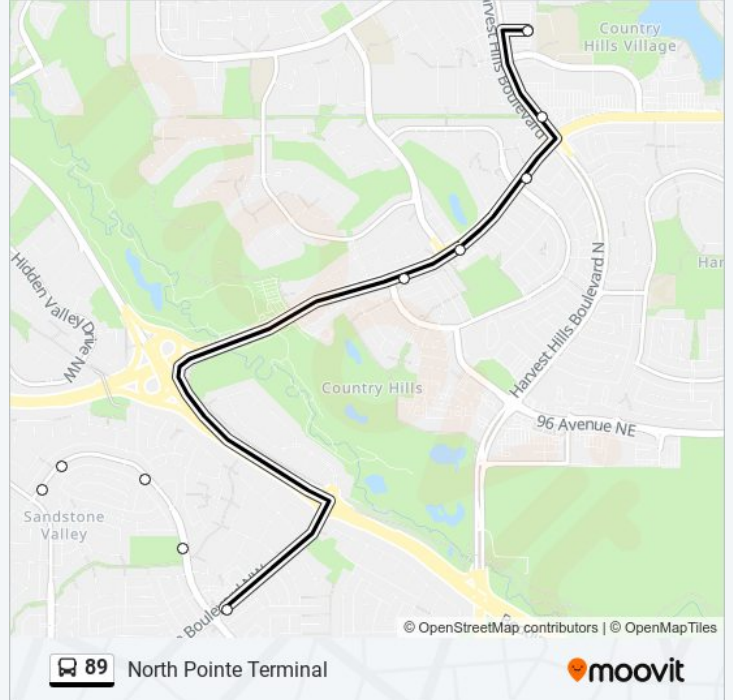

Direction: North Pointe Terminal

23 stops

[VIEW LINE SCHEDULE](#)

Lions Park Lrt Station (Eb 14 Av Nw)
 Nb 14 St NW @ 14 Av NW
 Nb 14 St NW @ 20 Av NW
 Nb 14 St NW @ Cambrian Dr
 Nb 14 St NW @ North Haven Dr
 Nb 14 St NW @ Berkshire Bv
 Wb Macewan Dr @ 14 St NW
 Wb Macewan Dr @ Macewan Park Rd NW
 Nb Macewan Dr @ S. Of Macewan Park Cl NW
 Eb Macewan Dr @ Macewan Ridge Ga NW
 Eb Macewan Dr @ Macewan Meadow Wy NW
 Eb Sandarac Dr @ 14 St NW
 Eb Sandarac Dr @ Sandalwood Ga NW
 Nb Sandstone Dr @ Sandarac Dr NW
 Eb Sandstone Dr @ Sandpiper Rd NW
 Sb Sandstone Dr @ Sanderling Hl NW
 Sb Sandstone Dr @ Sanderling Ri NW
 Eb Berkshire Bv @ Beddington Bv NW

89 bus Time Schedule

North Pointe Terminal Route Timetable:

Sunday	Not Operational
Monday	05:46 - 18:23
Tuesday	05:46 - 18:23
Wednesday	05:46 - 18:23
Thursday	05:46 - 18:23
Friday	05:46 - 18:23
Saturday	Not Operational

89 bus Info

Direction: North Pointe Terminal

Stops: 23

Trip Duration: 38 min

Line Summary:

Eb Country Hills Bv @ Country Hills Dr NW
Eb Country Hills Bv @ Country Hills Sq NW
Nb Country Hills Bv @ Country Hills Dr NW
Nb Harvest Hills Bv @ Country Hill Bv NE
North Pointe Terminal G