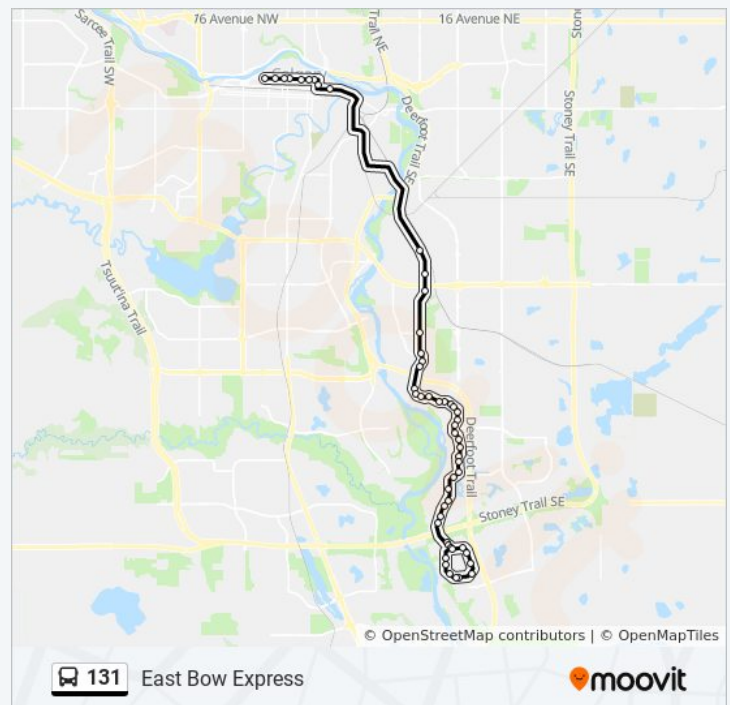

Nb Douglasdale Bv @ Douglas Ridge Gr SE

Nb Douglasdale Bv @ Douglas Woods Rd SE

Wb Douglasdale Bv @ Douglas Woods HI SE

Wb Douglasdale Bv @ Douglas Woods Dr SE

Wb Douglasdale Bv @ Douglasview Bv SE

Monday	5:45 AM - 6:45 AM
Tuesday	5:45 AM - 6:45 AM
Wednesday	5:45 AM - 6:45 AM
Thursday	5:45 AM - 6:45 AM
Friday	5:45 AM - 6:45 AM
Saturday	Not Operational

### 131 bus Info

**Direction:** City Centre

**Stops:** 52

**Trip Duration:** 59 min

**Line Summary:**

Wb Douglasdale Bv @ Douglas Woods Ri SE

Wb Douglasdale Bv @ Douglas Woods Wy SE

Nb Douglasdale Bv @ Douglas Woods Dr SE