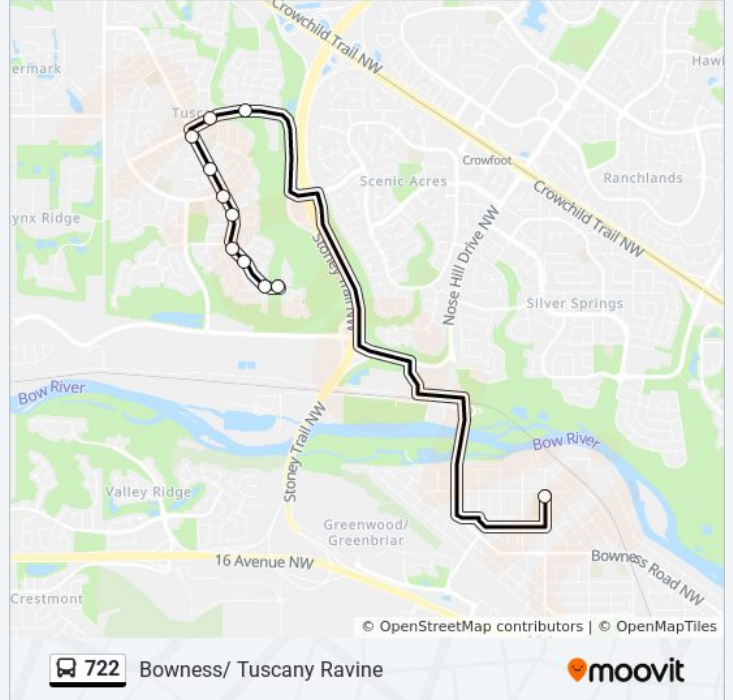

Direction: Tuscany Ravine/Bowness

10 stops

[VIEW LINE SCHEDULE](#)

Wb Tuscany Ravine Rd @ Tuscany Ravine Ht NW

Wb Tuscany Ravine Rd @ Tuscany Ravine Co NW

Wb Tuscany Ravine Rd @ Tuscany Ravine Tc NW

Nb Tuscany Ravine Rd @ Tuscany Meadows Ht NW

Stops: 10

Trip Duration: 25 min

Line Summary:

Direction: Tuscany Ravine/Bowness

3 stops

[VIEW LINE SCHEDULE](#)

Sb 77 St NW @ 46 Av NW

Wb Tuscany Bv @ Tuscany Springs Bv NW

Wb Tuscany Ravine Rd @ Tuscany Ravine Ht NW

722 bus Time Schedule

Tuscany Ravine/Bowness Route Timetable:

Sunday	Not Operational
Monday	15:40
Tuesday	15:40
Wednesday	15:40
Thursday	15:40
Friday	14:05
Saturday	Not Operational

722 bus Info

Direction: Tuscany Ravine/Bowness

Stops: 3

Trip Duration: 25 min

Line Summary:

722 bus time schedules and route maps are available in an offline PDF at moovitapp.com. Use the [Moovit App](#) to see live bus times, train schedule or subway schedule, and step-by-step directions for all public transit in Calgary.