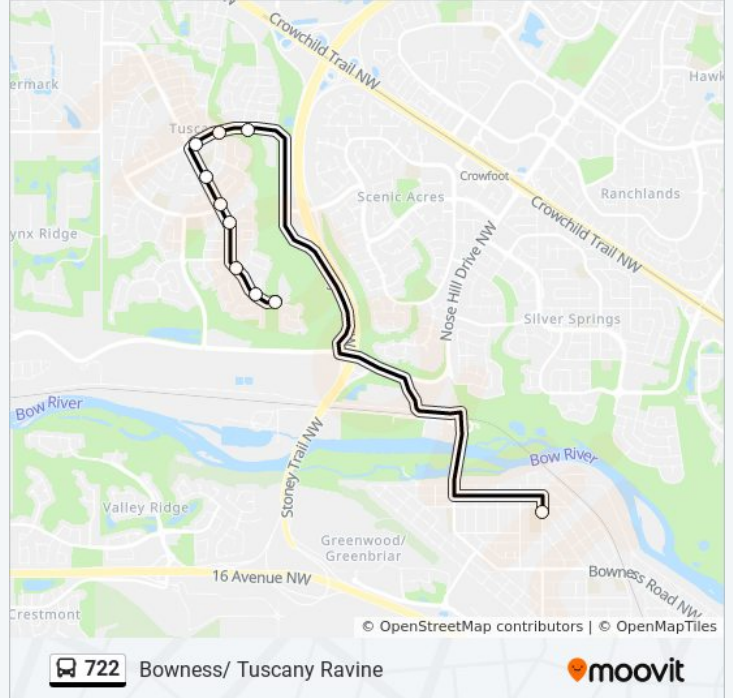

Direction: Tuscany Ravine/Bowness

10 stops

[VIEW LINE SCHEDULE](#)

Wb Tuscany Ravine Rd @ Tuscany Ravine Ht NW

Wb Tuscany Ravine Rd @ Tuscany Ravine Co NW

Wb Tuscany Ravine Rd @ Tuscany Ravine Tc NW

Nb Tuscany Ravine Rd @ Tuscany Meadows Ht NW

Tuscany Ravine/Bowness Route Timetable:

Sunday	Not Operational
Monday	08:25
Tuesday	08:25
Wednesday	08:25
Thursday	08:25
Friday	08:25
Saturday	Not Operational

722 bus Info

Direction: Tuscany Ravine/Bowness

Stops: 10

Trip Duration: 25 min

Line Summary:

Direction: Tuscany Ravine/Bowness

3 stops

[VIEW LINE SCHEDULE](#)

Sb 77 St NW @ 46 Av NW

Wb Tuscany Bv @ Tuscany Springs Bv NW

722 bus Info

Direction: Tuscany Ravine/Bowness

Stops: 3

Trip Duration: 25 min

Line Summary:

722 bus time schedules and route maps are available in an offline PDF at moovitapp.com. Use the [Moovit App](#) to see live bus times, train schedule or subway schedule, and step-by-step directions for all public transit in Calgary.