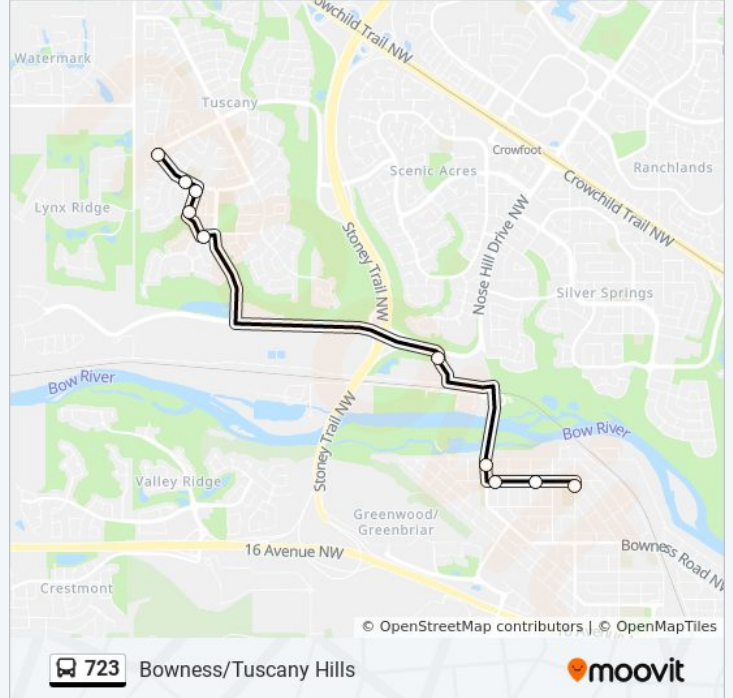

723

Bowness/Tuscany Hills

View In Website Mode

The 723 bus line (Bowness/Tuscany Hills) has 2 routes. For regular weekdays, their operation hours are:

(1) Bowness / Tuscany Hill: 8:23 AM(2) Bowness / Tuscany Hill: 3:40 PM

Use the Moovit App to find the closest 723 bus station near you and find out when is the next 723 bus arriving.

Direction: Bowness / Tuscany Hill

11 stops

[VIEW LINE SCHEDULE](#)

- Sb Tuscany Dr @ Toscana Gd NW
- Eb Tuscany Dr @ Tuscany Ridge Cl NW
- Sb Tuscany Glen Rd @ Tuscany Dr NW
- Sb Tuscany Glen Rd @ Tuscany Glen Pa NW
- Eb Tuscany Estates Dr @ Tuscany Glen Pa NW
- Eb Nosehill Dr @ Tuscany Hill NW
- Sb 87 St NW @ Nose Hill Dr
- Sb 85 St NW @ 48 Av NW
- Eb 46 Av NW @ 84 St NW
- Eb 46 Av NW @ 81 St NW
- Sb 77 St NW @ 46 Av NW

Direction: Bowness / Tuscany Hill

Stops: 11

Trip Duration: 27 min

Line Summary:

Direction: Bowness / Tuscany Hill

9 stops

[VIEW LINE SCHEDULE](#)

Sb 77 St NW @ 46 Av NW

723 bus Info

Direction: Bowness / Tuscany Hill

Stops: 9

Trip Duration: 25 min

Line Summary:

723 bus time schedules and route maps are available in an offline PDF at moovitapp.com. Use the [Moovit App](#) to see live bus times, train schedule or subway schedule, and step-by-step directions for all public transit in Calgary.