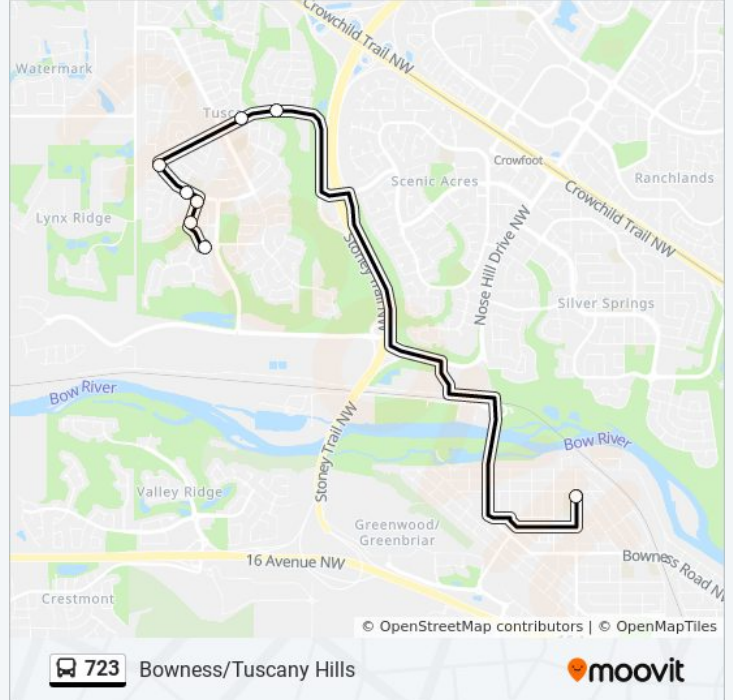

723

Bowness/Tuscany Hills

View In Website Mode

The 723 bus line (Bowness/Tuscany Hills) has 2 routes. For regular weekdays, their operation hours are:

(1) Bowness / Tuscany Hill: 8:23 AM(2) Bowness / Tuscany Hill: 3:40 PM

Use the Moovit App to find the closest 723 bus station near you and find out when is the next 723 bus arriving.

Direction: Bowness / Tuscany Hill

11 stops

[VIEW LINE SCHEDULE](#)

- Sb Tuscany Dr @ Toscana Gd NW
- Eb Tuscany Dr @ Tuscany Ridge Cl NW
- Sb Tuscany Glen Rd @ Tuscany Dr NW
- Sb Tuscany Glen Rd @ Tuscany Glen Pa NW
- Eb Tuscany Estates Dr @ Tuscany Glen Pa NW
- Eb Nosehill Dr @ Tuscany Hill NW
- Sb 87 St NW @ Nose Hill Dr
- Sb 85 St NW @ 48 Av NW
- Eb 46 Av NW @ 84 St NW
- Eb 46 Av NW @ 81 St NW
- Sb 77 St NW @ 46 Av NW

Direction: Bowness / Tuscany Hill

Stops: 11

Trip Duration: 27 min

Line Summary:

Direction: Bowness / Tuscany Hill

9 stops

[VIEW LINE SCHEDULE](#)

Sb 77 St NW @ 46 Av NW

723 bus Info

Direction: Bowness / Tuscany Hill

Stops: 9

Trip Duration: 25 min

Line Summary:

723 bus time schedules and route maps are available in an offline PDF at moovitapp.com. Use the [Moovit App](#) to see live bus times, train schedule or subway schedule, and step-by-step directions for all public transit in Calgary.