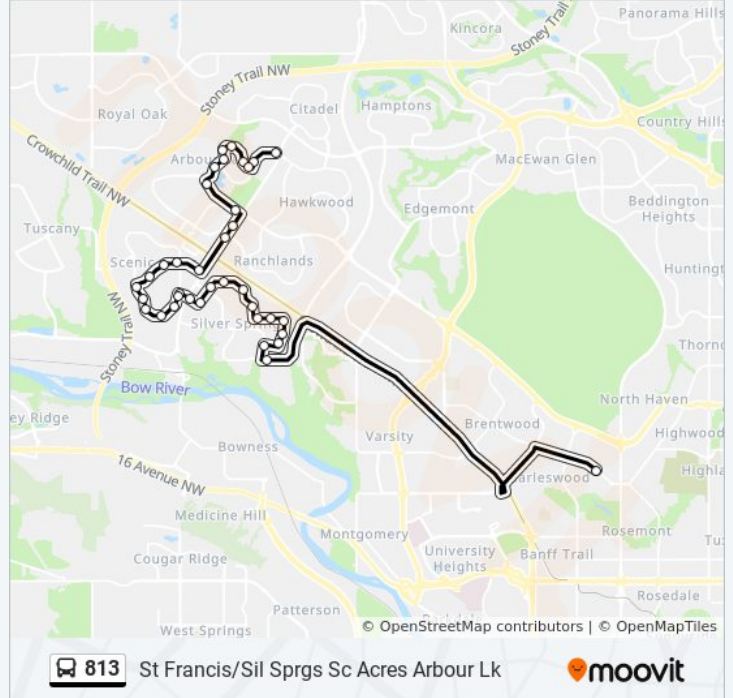

813 bus Info

Direction: St Francis/Sil Sprgs Sc Acres Arbour Lk

Stops: 37

Trip Duration: 42 min

Line Summary:

Nb Scenic Acres Dr @ Scenic Glen Cr NW
 Nb Scenic Acres Dr @ Scenic Acres Tc NW
 Eb Scenic Acres Ga @ Scenic Acres Dr NW
 Eb Silvercreek Dr @ Nose Hill Dr NW
 Nb Silvergrove Dr @ Silvercreek Dr NW
 Nb Silvergrove Dr @ Silvergrove Rd NW
 Eb Silvergrove Dr @ 78 St NW
 Sb Silvergrove Dr @ Silverstone Rd NW
 Sb Silvergrove Dr @ 66 Av NW
 Eb Silver Springs Rd @ Silver Brook Dr NW
 Eb Silver Springs Rd @ Silver Brook Rd NW
 Sb Silver Springs Dr @ Silver Springs Cr NW
 Sb Silver Springs Dr @ 62 Av NW
 Sb Silver Springs Dr @ Silver Brook Dr NW
 Sb Silver Springs Bv @ Silver Mead Rd NW
 Eb Silver Springs Ga @ Silver Springs Bv NW
 Eb Northmont Dr @ Calandar Rd NW

Direction: St Francis/Sil Sprgs Sc Acres Arbour Lk

37 stops

[VIEW LINE SCHEDULE](#)

Eb Northmont Dr @ Calandar Rd NW
 Wb Silver Springs Ga @ Silverdale Dr NW
 Nb Silver Springs Bv @ Silver Springs Ga NW
 Eb Silver Springs Dr @ Silver Springs Bv NW
 Nb Silver Springs Dr @ S Of Silver Springs Hill NW
 Nb Silver Springs Dr @ Silver Springs Wy NW
 Wb Silver Springs Rd @ Silver Springs Cr NW
 Wb Silver Springs Rd @ 70 St NW
 Nb Silvergrove Dr @ Silver Springs Rd NW
 Nb Silvergrove Dr @ Silver Springs Ri NW
 Wb Silvergrove Dr @ 100 Silvergrove PI NW

813 bus Info

Direction: St Francis/Sil Sprgs Sc Acres Arbour Lk
Stops: 37
Trip Duration: 40 min
Line Summary:

Wb Silvergrove Dr @ 300 Silvergrove Pl NW

Sb Silvergrove Dr @ Silvergrove Wy NW

Wb Scenic Acres Ga @ Scenic Wy NW