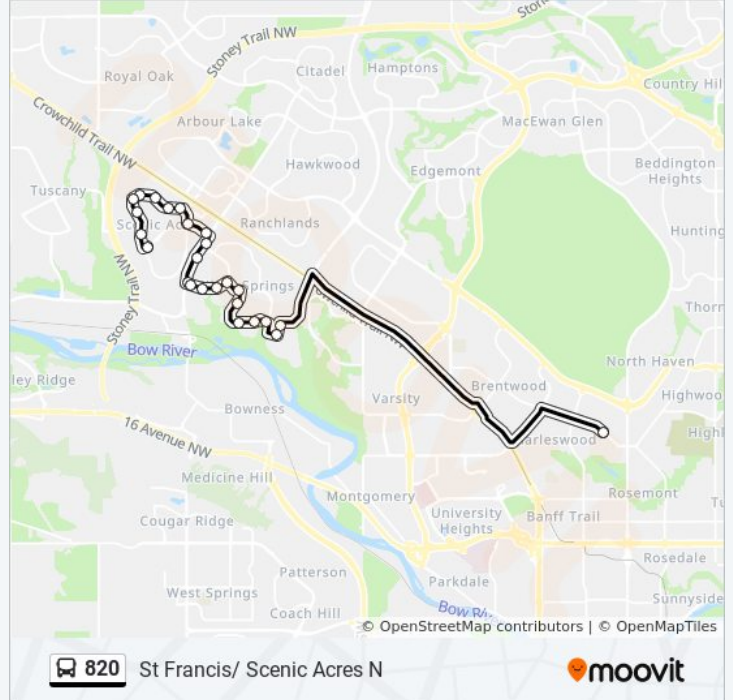

Direction: St Francis/ Scenic Acres N

Stops: 24

Trip Duration: 30 min

Line Summary:

Nb Silverdale Dr @ Silver Springs Ga NW

Eb Northmont Dr @ Calandar Rd NW

Direction: St Francis/ Scenic Acres N

25 stops

820 bus Info

Direction: St Francis/ Scenic Acres N

Stops: 25

Trip Duration: 30 min

Line Summary:

Wb Scurfield Dr @ Scotia Pt NW

Wb Scurfield Dr @ Scanlon PI NW

Wb Scurfield Dr @ Scanlon Gr NW

Sb Scurfield Dr @ Schubert Ga NW

Sb Scurfield Dr @ Schooner CI NW

Sb Scurfield Dr @ Sceptre CI NW

Eb Scenic Acres Bv @ Scenic Acres Dr NW

820 bus time schedules and route maps are available in an offline PDF at moovitapp.com. Use the [Moovit App](#) to see live bus times, train schedule or subway schedule, and step-by-step directions for all public transit in Calgary.