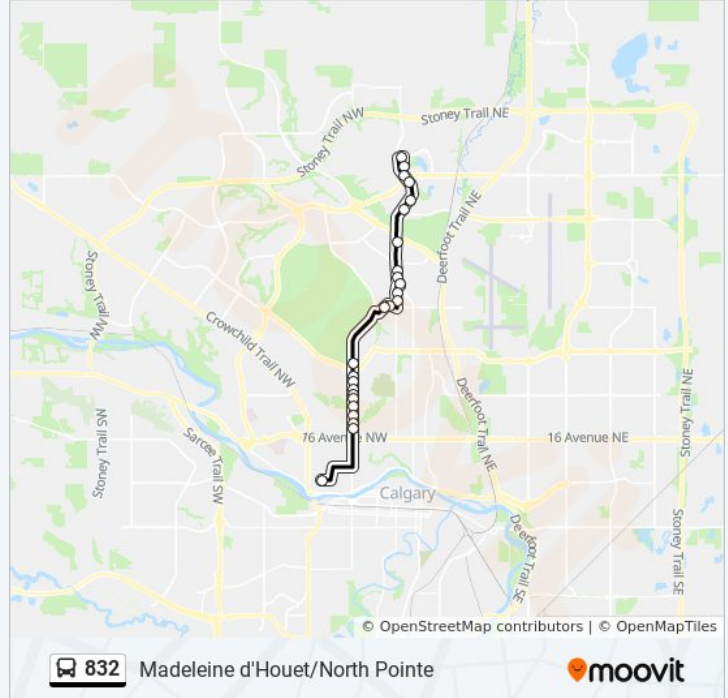

Direction: M D'Houet/ North Pointe

26 stops

[VIEW LINE SCHEDULE](#)

- Eb 1 Av NW @ 21 St NW
- Nb 14 St NW @ 20 Av NW
- Nb 14 St NW @ 22 Av NW
- Nb 14 St NW @ Roselawn Cr
- Nb 14 St NW @ Rosehill Dr
- Nb 14 St NW @ Rosevale Dr NW
- Nb 14 St NW @ Chelsea St
- Nb 14 St NW @ Cambrian Dr
- Nb 14 St NW @ Cromwell Av
- Nb 14 St NW @ Cornwallis Dr
- Nb 14 St NW @ North Haven Dr
- Nb 64 Av NW @ Norfolk Dr NW
- Eb 64 Av NW @ Hunterview Dr
- Eb 64 Av NW @ Hunts Cr
- Nb 4 St NW @ 68 Av NW (Jg Diefenbaker Hs)
- Nb 4 St NW @ 68 Av NW (Superstore)
- Nb Centre St N @ 72 Av N
- Nb Centre St N @ 78 Av N
- Nb Centre St N @ 78 Av N
- Nb Centre St N @ Harvest Hills Bv
- Nb Harvest Hills Bv @ 96 Av NE
- Nb Harvest Hills Bv @ Harvest Oak Ga NE

Direction: M D'Houet/ North Pointe

Stops: 26

Trip Duration: 35 min

Line Summary:

Nb Harvest Hills Bv @ Harvest Oak Dr NE
 Nb Harvest Hills Bv @ Country Hill Bv NE
 Eb Country Village Rd @ Harvest Hills Bv NE
 North Pointe Terminal A

Direction: M D'Houet/ North Pointe

22 stops

[VIEW LINE SCHEDULE](#)

- North Pointe Terminal A
- Sb Harvest Hills Bv @ Panamount Ga NW
- Sb Harvest Hills Bv @ Country Hills Bv NW
- Sb Harvest Hills Bv @ Harvest Oak Ga NE
- Sb Harvest Hills Bv @ Country Hills Rd NW
- Sb Harvest Hills Bv @ Country Hills Rd NW
- Sb Centre St N @ Beddington Bv N
- Sb Centre St N @ 78 Av N
- Sb Centre St N @ S. Of 78 Av N
- Wb 4 St W @ Centre St N
- Sb 4 St NW @ S. Of 72 Av NW
- Sb 4 St NW @ 68 Av NW
- Wb 64 Av NW @ Hunts Cr
- Sb 14 St NW @ North Haven Dr
- Sb 14 St Nw@ Cornwallis Dr
- Sb 14 St NW @ Cromwell Av
- Sb 14 St NW @ Northmount Dr
- Sb 14 St NW @ 31 Av NW

Direction: M D'Houet/ North Pointe

Stops: 22

Trip Duration: 35 min

Line Summary:

Sb 14 St NW @ Rosehill Dr

Sb 14 St NW @ Roselawn Cr

Sb 14 St NW @ 22 Av NW

Wb Kensington Rd @ 21 St NW