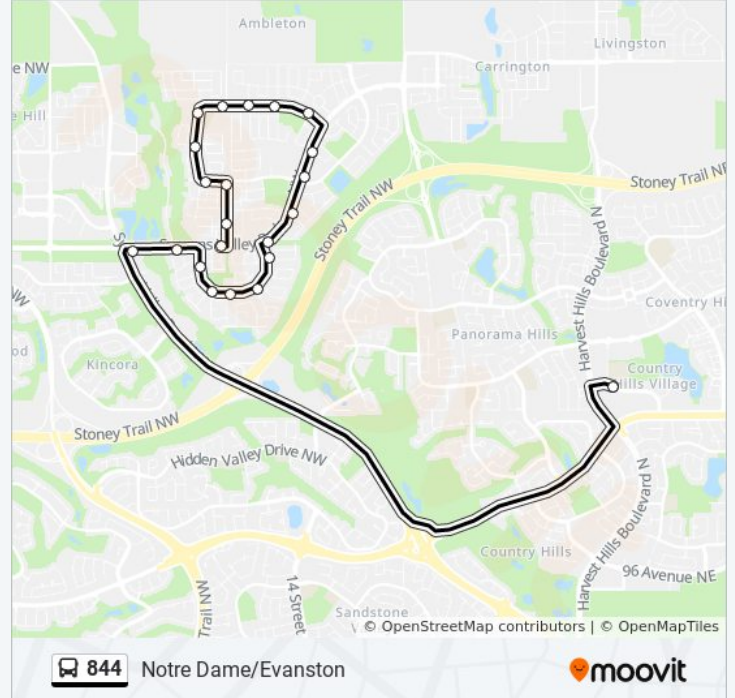

844

Notre Dame/Evanston

View In Website Mode

The 844 bus line Notre Dame/Evanston has one route. For regular weekdays, their operation hours are:

(1) Notre Dame/Evanston: 2:58 PM

Use the Moovit App to find the closest 844 bus station near you and find out when is the next 844 bus arriving.

Direction: Notre Dame/Evanston

22 stops

[VIEW LINE SCHEDULE](#)

- Wb Country Village Wy @ Country Village Link NE
- Eb Symons Valley Py @ Symons Valley Rd NW
- Eb Symons Valley Py @ Sage Meadows Gr NW
- Sb Evanston Vw @ Evansbrooke Wy NW
- Eb Evanston Vw @ Evansbrooke Li NW
- Eb Evanston Vw @ Evanston Ri NW
- Eb Evanston Vw @ Evansmeade Wy NW
- Nb Evanston Vw @ Evansford Rd NW
- Nb Symons Valley Py @ Evanston Vw (East Leg) NW
- Nb Symons Valley Py @ Evansford Ci NW
- Nb Symons Valley Py @ Evanston Wy NW
- Nb Symons Valley Py @ N. Of Evanston Wy NW
- Wb Evanston Dr @ Evanscrest Ga NW
- Wb Evanston Dr @ Evanston Hi NW
- Wb Evanston Dr @ Evansfield Ga NW
- Wb Evanston Dr @ 24 St NW
- Sb Evanston Dr @ Evansborough Ga NW
- Sb Evanston Dr @ Evansridge Ci NW
- Eb Evanston Rd @ Evansridge Dr NW
- Sb Evanspark Bv @ Evanston Dr NW

844 bus Info

Direction: Notre Dame/Evanston

Stops: 22

Trip Duration: 26 min

Line Summary:

Sb Evanspark Bv @ Evansview Ga NW

Wb Symons Valley Py @ Evanspark Bv NW

844 bus time schedules and route maps are available in an offline PDF at moovitapp.com. Use the [Moovit App](#) to see live bus times, train schedule or subway schedule, and step-by-step directions for all public transit in Calgary.