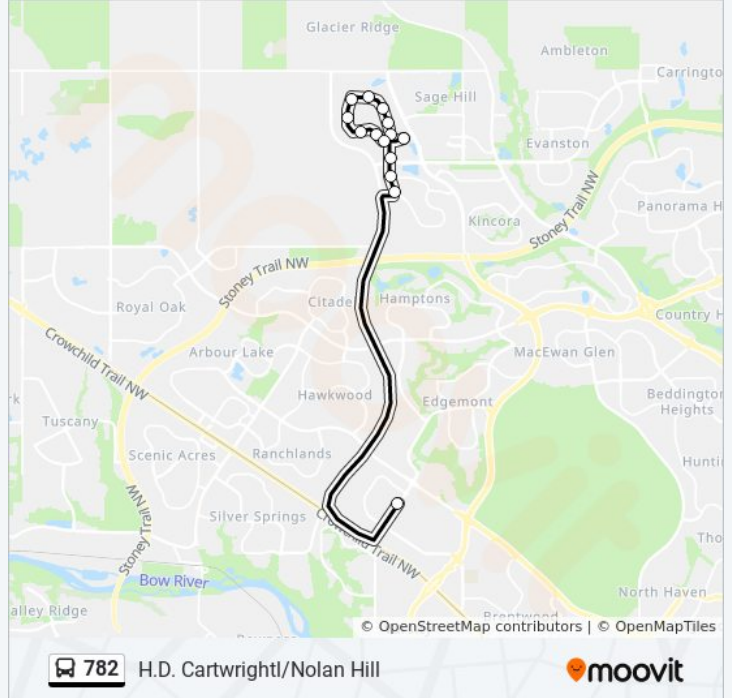

H.D. Cartwright/Nolan Hill

[View In Website Mode](#)

The 782 bus line (H.D. Cartwright/Nolan Hill) has 2 routes. For regular weekdays, their operation hours are:

(1) H D Cartwright Nolan Hill: 3:17 PM(2) H D Cartwright Nolan Hill: 7:33 AM

Use the Moovit App to find the closest 782 bus station near you and find out when is the next 782 bus arriving.

Direction: H D Cartwright Nolan Hill

14 stops

[VIEW LINE SCHEDULE](#)

- Sb 53 St NW @ Dalhart Rd
- Nb Sherview Dr @ Sherwood Bv (South Leg) NW
- Nb Sherview Dr @ Sherwood Bv (North Leg) NW
- Nb Sherwood Dr @ Symons Valley Py NW
- Nb Nolan Hill Dr @ Nolanfield Rd NW
- Nb Nolan Hill Dr @ Nolanfield Ln NW
- Nb Nolan Hill Dr @ Nolanfield Hts NW
- Wb Nolan Hill Dr NW @ Nolanfield Pt NW
- Sb Nolan Hill Bvd @ Nolancrest Gr NW
- Sb Nolan Hill Bv @ Nolan Hill Ave NW
- Sb Nolan Hill Bv @ Nolancliff Crescent NW
- Eb Nolan Hill Bv @ Nolanshire Gr NW
- Eb Nolan Hill Bv @ Nolanshire Pt 100 NW
- Eb Nolan Hill Bv @ Nolan Hill Dr Farside

Direction: H D Cartwright Nolan Hill

Stops: 14

Trip Duration: 30 min

Line Summary:

Direction: H D Cartwright Nolan Hill

14 stops

[VIEW LINE SCHEDULE](#)

- Wb Nolan Hill Bv @ Shaganappi Tr NW
- Wb Nolan Hill Bv @ Nolan Hill Ht NW
- Nb Nolan Hill Dr @ Nolanfield Rd NW
- Nb Nolan Hill Dr @ Nolanfield Ln NW
- Nb Nolan Hill Dr @ Nolanfield Hts NW
- Wb Nolan Hill Dr NW @ Nolanfield Pt NW
- Sb Nolan Hill Bvd @ Nolancrest Gr NW
- Sb Nolan Hill Bv @ Nolancliff Ct NW
- Sb Nolan Hill Bv @ Nolancliff Crescent NW
- Eb Nolan Hill Bv @ Nolanshire Gr NW
- Eb Nolan Hill Bv @ Nolanshire Pt 100 NW
- Sb Sherview Dr @ Symons Valley Py NW
- Sb Sherview Dr @ Sherwood Bv (North Leg) NW
- Sb 53 St NW @ Dalhart Rd