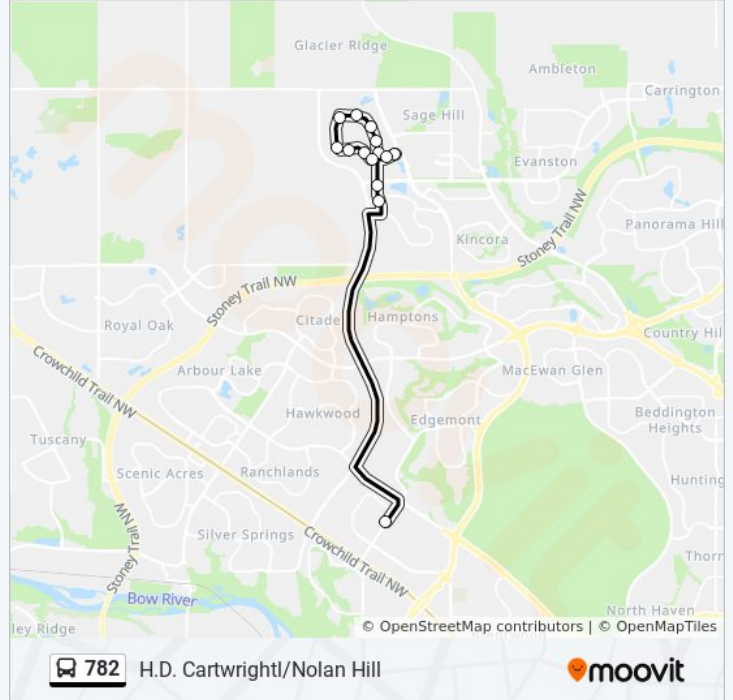

Use the Moovit App to find the closest 782 bus station near you and find out when is the next 782 bus arriving.

Direction: H D Cartwright Nolan Hill

14 stops

[VIEW LINE SCHEDULE](#)

- Sb 53 St NW @ Dalhart Rd
- Nb Sherview Dr @ Sherwood Bv (South Leg) NW
- Nb Sherview Dr @ Sherwood Bv (North Leg) NW
- Nb Sherwood Dr @ Symons Valley Py NW
- Nb Nolan Hill Dr @ Nolanfield Rd NW
- Nb Nolan Hill Dr @ Nolanfield Ln NW
- Nb Nolan Hill Dr @ Nolanfield Hts NW
- Wb Nolan Hill Dr NW @ Nolanfield Pt NW
- Sb Nolan Hill Bvd @ Nolancrest Gr NW
- Sb Nolan Hill Bv @ Nolan Hill Ave NW
- Sb Nolan Hill Bv @ Nolancliff Crescent NW
- Eb Nolan Hill Bv @ Nolanshire Gr NW
- Eb Nolan Hill Bv @ Nolanshire Pt 100 NW
- Eb Nolan Hill Bv @ Nolan Hill Dr Farside

Direction: H D Cartwright Nolan Hill

Stops: 14

Trip Duration: 30 min

Line Summary:

Direction: H D Cartwright Nolan Hill

14 stops

[VIEW LINE SCHEDULE](#)

- Wb Nolan Hill Bv @ Shaganappi Tr NW
- Wb Nolan Hill Bv @ Nolan Hill Ht NW
- Nb Nolan Hill Dr @ Nolanfield Rd NW
- Nb Nolan Hill Dr @ Nolanfield Ln NW
- Nb Nolan Hill Dr @ Nolanfield Hts NW
- Wb Nolan Hill Dr NW @ Nolanfield Pt NW
- Sb Nolan Hill Bvd @ Nolancrest Gr NW
- Sb Nolan Hill Bv @ Nolancliff Ct NW
- Sb Nolan Hill Bv @ Nolancliff Crescent NW
- Eb Nolan Hill Bv @ Nolanshire Gr NW
- Eb Nolan Hill Bv @ Nolanshire Pt 100 NW
- Sb Sherview Dr @ Symons Valley Py NW
- Sb Sherview Dr @ Sherwood Bv (North Leg) NW
- Sb 53 St NW @ Dalhart Rd

782 bus Time Schedule

H D Cartwright Nolan Hill Route Timetable:

Sunday	Not Operational
Monday	7:33 AM
Tuesday	7:33 AM
Wednesday	7:33 AM
Thursday	7:33 AM
Friday	7:33 AM
Saturday	Not Operational

782 bus Info

Direction: H D Cartwright Nolan Hill

Stops: 14

Trip Duration: 27 min

Line Summary:

782 bus time schedules and route maps are available in an offline PDF at moovitapp.com. Use the [Moovit App](#) to see live bus times, train schedule or subway schedule, and step-by-step directions for all public transit in Calgary.