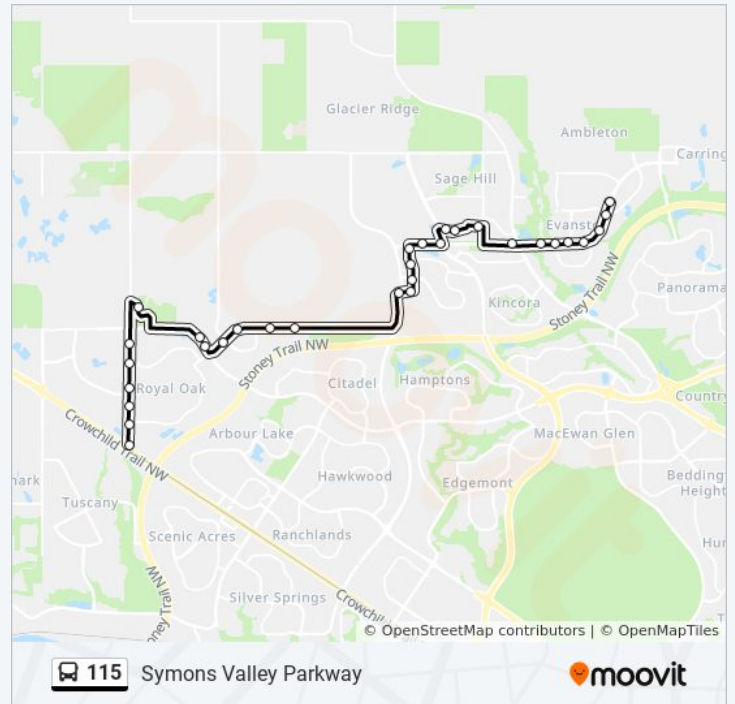

Wb Symons Valley Py @ Sage Meadows Gr NW

Wb Symons Vally Pkwy (128 Ave) @ Symons Vally Rd NW

Wb Sage Hill Ga @ 37 St NW

Wb Sage Hill Bv @ Sage Hill Ps NW

Wb Sage Hill Bv @ E. Of Shaganappi Tr NW

Wb Symons Valley Py (128 Av Nw) @ Shaganappi Tr NW

Wb Symons Valley Py (128 Av Nw) @ Nolan Hill Ri NW

Sb Sherview Dr @ Symons Valley Py NW

Sb Sherview Dr @ Sherwood Bv (North Leg) NW

Sb Sherview Dr @ Sherwood Bv (South Leg) NW

Wb 112 Av NW @ Sherwood Dr NW

Wb 112 Av NW @ 110 Av NW

Wb 112 Av NW @ 76 St NW

Wb 112 Av NW @ Royal Vista Li NW

Wb 112 Av NW @ 85 St NW

Wb Country Hills Bv @ 112 Av NW

Nb Country Hills Bv @ N. Of 112 Av NW

Nb @ Rocky Ridge Recreation Centre

Sb Rocky Ridge Rd @ Rockborough Pa NW

Sb Rocky Ridge Rd @ Royal Oak Wy NW

Sb Rocky Ridge Rd @ N. Of Rocky Ridge Bv NW

Sb Rocky Ridge Rd @ S. Of Rocky Ridge Bv NW

Sb Rocky Ridge Rd @ Rocky Vista Dr NW

Tuscany Station - Rocky Ridge Terminal

Stops: 30

Trip Duration: 30 min

Line Summary:

115 bus time schedules and route maps are available in an offline PDF at moovitapp.com. Use the [Moovit App](#) to see live bus times, train schedule or subway schedule, and step-by-step directions for all public transit in Calgary.

[About Moovit](#) • [MaaS Solutions](#) • [Supported Countries](#) • [Mooviter Community](#)

© 2023 Moovit - All Rights Reserved

Check Live Arrival Times