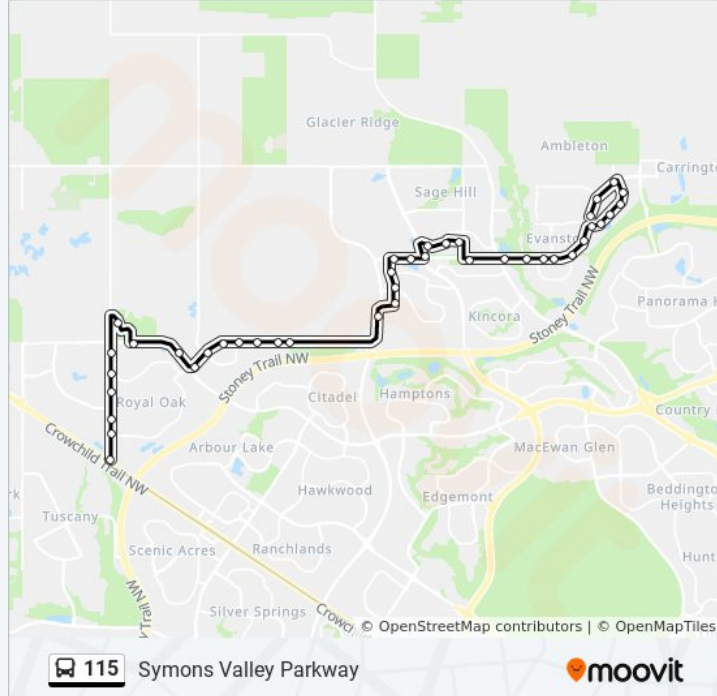

115 bus Info

Direction: Evanston
Stops: 39
Trip Duration: 36 min
Line Summary:

Eb Sage Hill Bv @ Shaganappi Tr NW

Eb Sage Hill Bv @ Sage Hill Ps NW

Eb Sage Hill Ga @ W. Of 37 St NW

Eb Symons Valley Py @ 37 St NW

Eb Symons Valley Py @ Symons Valley Rd NW

Eb Symons Valley Py @ Sage Meadows Gr NW

Eb Symons Valley Py @ W. Leg Of Evanston Vw NW

Eb Symons Valley Py @ Evanspark Bv NW

Nb Symons Valley Py @ Evanston Vw (East Leg) NW

Nb Symons Valley Py @ Evansford CI NW

Eb Evanston Wy @ Symons Valley Py (South Leg) NW

Nb Evanston Wy @ Evansdale Wy NW

Nb Evanston Wy @ Evansglen Ld NW

Nb Evanston Wy @ Evansglen Dr NW

Nb Evanston Wy @ Evansglen Ln NW

Wb Symons Valley Py @ Evanston Li NW

Sb Symons Valley Py @ Evanston Dr (North Leg) NW

Sb Symons Valley Py@N.Of Evanston Dr(South Leg) NW

Direction: Tuscany

30 stops

[VIEW LINE SCHEDULE](#)

Sb Symons Valley Py@N.Of Evanston Dr(South Leg) NW