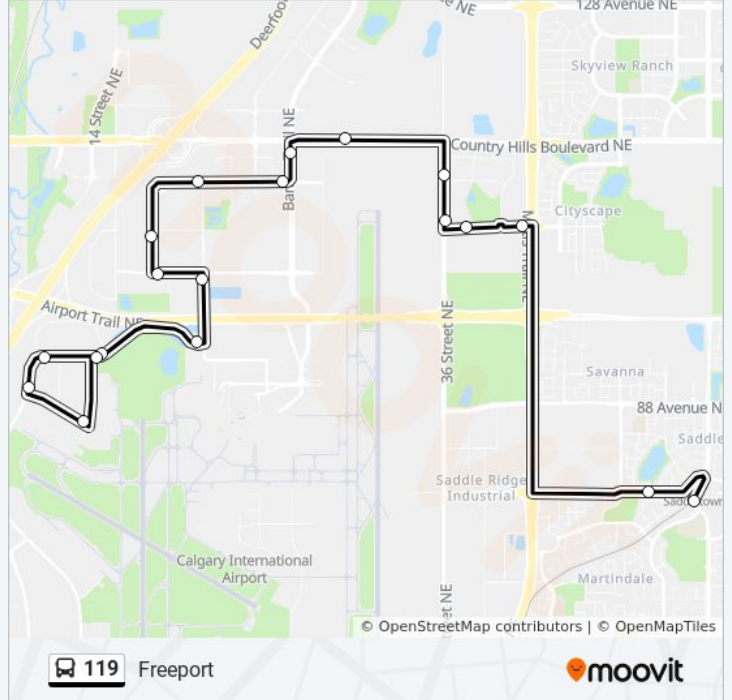

Freeport

[View In Website Mode](#)

The 119 bus line (Freeport) has 2 routes. For regular weekdays, their operation hours are:

(1) Freeport: 5:30 AM - 2:25 PM (2) Saddletowne Station: 3:00 PM - 11:10 PM

Use the Moovit App to find the closest 119 bus station near you and find out when is the next 119 bus arriving.

Direction: Freeport

19 stops

[VIEW LINE SCHEDULE](#)

- Saddletown Lrt Station Nb
- Wb 80 Av NE @ Saddlecreek Gt
- Wb 104 Av NE @ Metis Tr
- Wb 104 Av NE @ 36 St NE
- Nb 36 St @ 104 Av NE
- Nb 36 St NE @ 108 Av NE
- Wb Country Hills Bv @ E Of Barlow Tr NE
- Sb Barlow Tr @ Country Hills Bv NE
- Wb Freeport Bv @ Barlow Tr NE
- Wb Freeport Bv @ 19 St NE
- Sb 16 St NE @ 104 Av NE
- Eb 100 Av NE @ 16 St NE
- Sb 19 St NE @ 100 Av NE
- Wb Aero Dr @ 19 St NE
- Wb Aero Dr @ Aero Cr E Legne
- Wb Aero Wy @ Aero Co NE
- Nb Aero Dr @ Aero Wy E Leg
- Eb Aero Dr @ Aero Cr W Leg
- Eb Aero Dr @ Aero Wy NE

119 bus Time Schedule

Freeport Route Timetable:

Sunday	Not Operational
Monday	5:30 AM - 2:25 PM
Tuesday	5:30 AM - 2:25 PM
Wednesday	5:30 AM - 2:25 PM
Thursday	5:30 AM - 2:25 PM
Friday	5:30 AM - 2:25 PM
Saturday	Not Operational

119 bus Info

Direction: Freeport

Stops: 19

Trip Duration: 29 min

Line Summary:

Direction: Saddle Towne Station

20 stops

[VIEW LINE SCHEDULE](#)