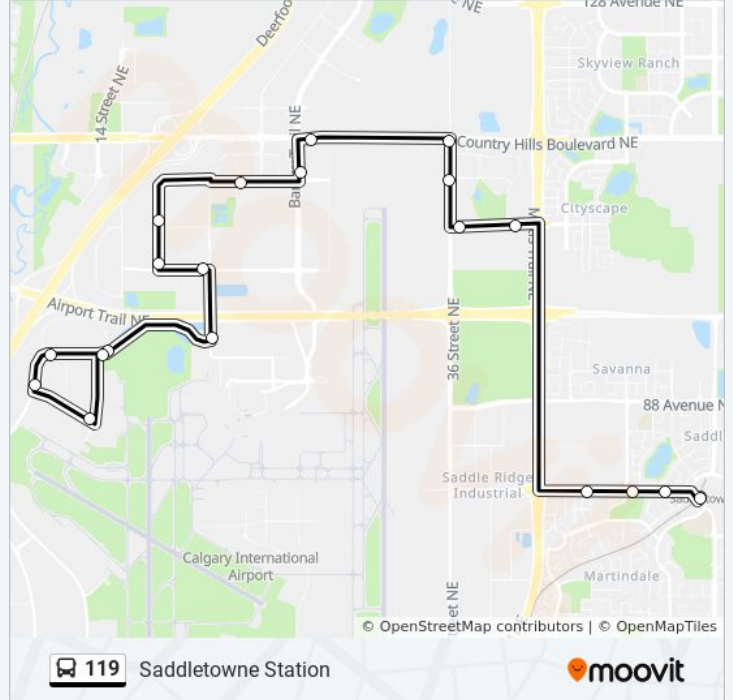

Direction: Freeport

19 stops

[VIEW LINE SCHEDULE](#)

- Saddletown Lrt Station Nb
- Wb 80 Av NE @ Saddlecreek Gt
- Wb 104 Av NE @ Metis Tr
- Wb 104 Av NE @ 36 St NE
- Nb 36 St @ 104 Av NE
- Nb 36 St NE @ 108 Av NE
- Wb Country Hills Bv @ E Of Barlow Tr NE
- Sb Barlow Tr @ Country Hills Bv NE
- Wb Freeport Bv @ Barlow Tr NE
- Wb Freeport Bv @ 19 St NE
- Sb 16 St NE @ 104 Av NE
- Eb 100 Av NE @ 16 St NE
- Sb 19 St NE @ 100 Av NE
- Wb Aero Dr @ 19 St NE
- Wb Aero Dr @ Aero Cr E Legne
- Wb Aero Wy @ Aero Co NE
- Nb Aero Dr @ Aero Wy E Leg
- Eb Aero Dr @ Aero Cr W Leg
- Eb Aero Dr @ Aero Wy NE

119 bus Info

Direction: Freeport

Stops: 19

Trip Duration: 29 min

Line Summary:

Direction: Saddle Towne Station

20 stops

[VIEW LINE SCHEDULE](#)

Nb Freeport Bv @ 104 Av NE

Eb Freeport Bv @ Freeport Wy NE

Nb Barlow Tr @ Freeport Bv NE

Eb Country Hills Bv @ Barlow Tr NE

Sb 36 St NE @ Country Hills Bv

Sb 36 St NE @ 108 Av NE

Eb 104 Av NE @ 36 St NE

Eb 104 Av NE @ Metis Tr

119 bus Info

Direction: Saddle Towne Station

Stops: 20

Trip Duration: 29 min

Line Summary:

Eb 80 Av NE @ Saddlecreek Gt

Saddletown Lrt Station Nb

119 bus time schedules and route maps are available in an offline PDF at moovitapp.com. Use the [Moovit App](#) to see live bus times, train schedule or subway schedule, and step-by-step directions for all public transit in Calgary.