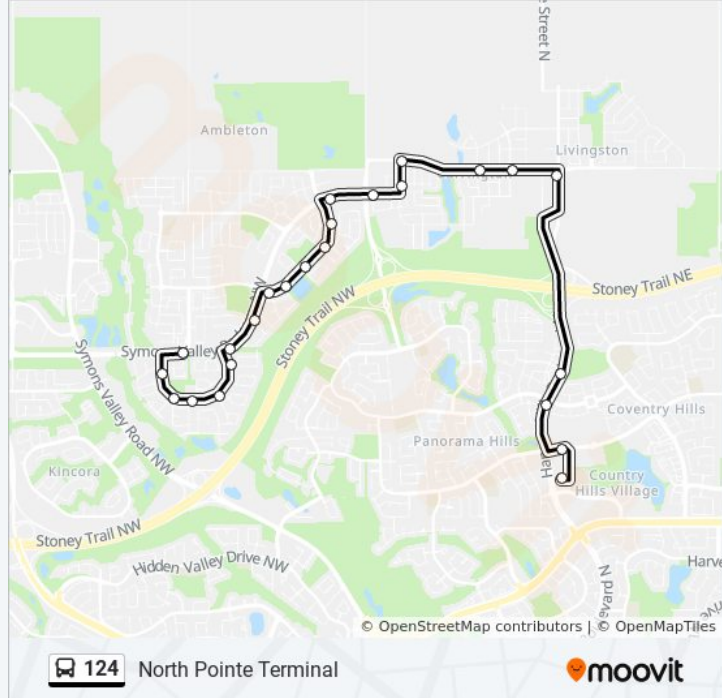

Eb Symons Valley Py @ N. Leg Of Evanston Wy NW

Eb 140 Av @ 14 St NW

Nb Carrington Bv @ 140 Av NW

Eb 144 Av NW @ Carrington Bv West Leg

**124 bus Time Schedule**

North Pointe Terminal Route Timetable:

Sunday	7:14 AM - 11:15 PM
Monday	5:42 AM - 11:35 PM
Tuesday	12:18 AM - 11:35 PM
Wednesday	12:18 AM - 11:35 PM
Thursday	12:18 AM - 11:35 PM
Friday	12:18 AM - 11:35 PM
Saturday	12:18 AM - 11:15 PM

**124 bus Info**

**Direction:** North Pointe Terminal

**Stops:** 24

**Trip Duration:** 20 min

**Line Summary:**

Eb 144 Av @ Carringvue Dr NW

Eb 144 Av NW @ Carrington Bv East Leg

Sb 1 St NE @ 144 Av NE

Sb Harvest Hills Bv @ Panatella Ga NW

Sb Harvest Hills Bv @ Panatella Bv NW

Eb Country Village Rd @ Harvest Hills Bv NE

North Pointe Terminal H

124 bus time schedules and route maps are available in an offline PDF at [moovitapp.com](https://moovitapp.com). Use the [Moovit App](#) to see live bus times, train schedule or subway schedule, and step-by-step directions for all public transit in Calgary.