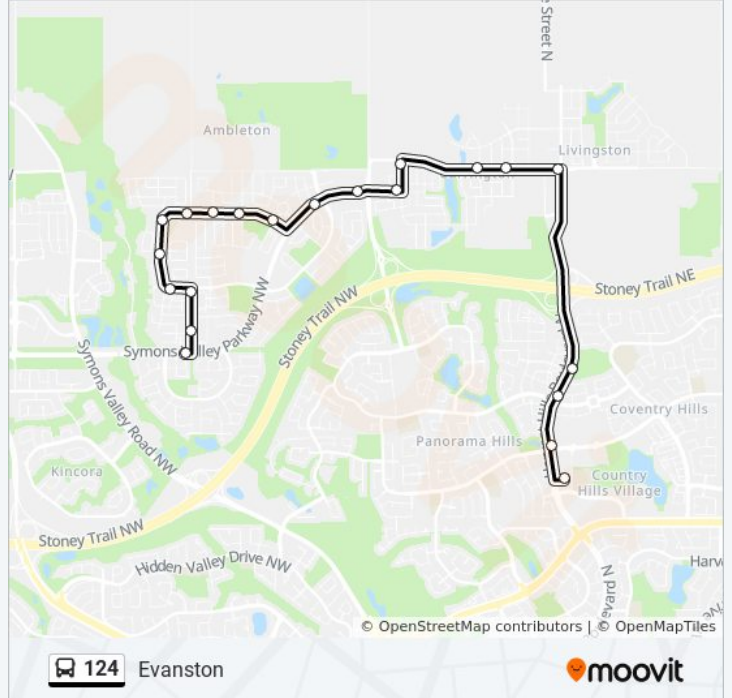

124

Evanston

View In Website Mode

The 124 bus line (Evanston) has 2 routes. For regular weekdays, their operation hours are:

(1) Evanston: 12:00 AM - 11:17 PM (2) North Pointe Terminal: 12:18 AM - 11:35 PM

Use the Moovit App to find the closest 124 bus station near you and find out when is the next 124 bus arriving.

**Direction: Evanston**

21 stops

[VIEW LINE SCHEDULE](#)

- North Pointe Terminal H
- Nb Harvest Hills Bv @ Country Village Rd NE
- Nb Harvest Hills Bv @ Coventry Hills Dr NE
- Nb Harvest Hills Bv @ Panatella Ga NW
- Wb 144 Av NE @ 1 St NE
- Wb 144 Av NW @ Lucas Bv
- Wb 144 Av @ Lucas Way NW
- Sb Carrington Bv @ 144 Av NW
- Wb 140 Av NW @ Carrington Bv
- Wb Symons Valley Py @ 14 St NW
- Wb Symons Valley Py @ Evanston Li NW
- Wb Evanston Dr @ Evanscrest Ga NW
- Wb Evanston Dr @ Evanston HI NW
- Wb Evanston Dr @ Evansfield Ga NW
- Wb Evanston Dr @ 24 St NW
- Sb Evanston Dr @ Evansborough Ga NW
- Sb Evanston Dr @ Evansridge Ci NW
- Eb Evanston Rd @ Evansridge Dr NW
- Sb Evanspark Bv @ Evanston Dr NW
- Sb Evanspark Bv @ Evansview Ga NW
- Wb Symons Valley Py @ Evanspark Bv NW

**124 bus Info**

**Direction:** Evanston  
**Stops:** 21  
**Trip Duration:** 17 min  
**Line Summary:**

**Direction: North Pointe Terminal**

24 stops

[VIEW LINE SCHEDULE](#)

Wb Symons Valley Py @ Evanspark Bv NW

## Check Live Arrival Times