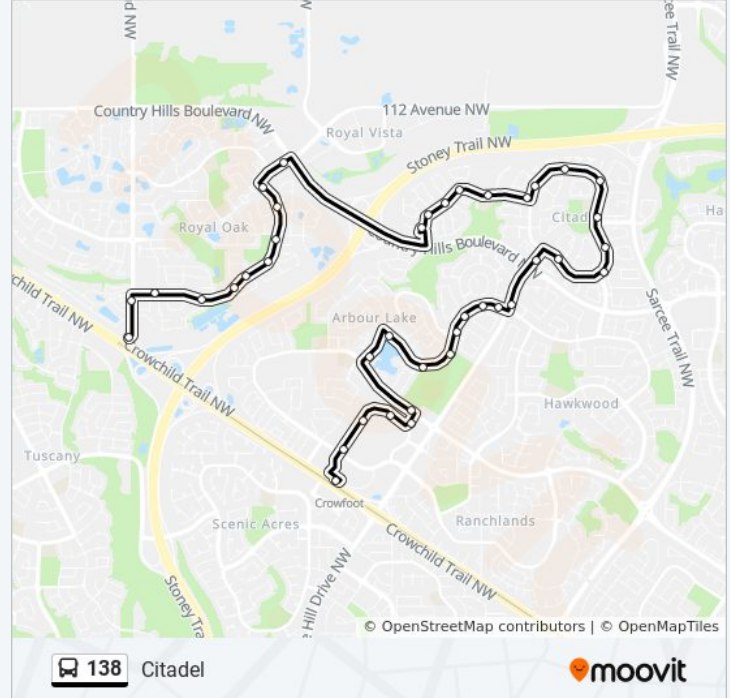

Wb Citadel Wy @ Citadel Dr NW

Wb Citadel Wy @ Citadel Meadow Pt NW

Wb Citadel Wy @ Citadel Mesa Ci NW

Sb Citadel Wy @ Citadel Bluff Ci NW

Sb Citadel Wy @ Citadel Acres Ci NW

Wb @ Citadel Terminal NW

Wb Royal Birch Bv @ Country Hills Bv NW

Sb Royal Oak Dr @ Royal Birch Bv NW

Sb Royal Oak Dr @ 100 Royal Birch Me NW

Sb Royal Oak Dr @ Royal Birch Ga NW

Sb Royal Oak Dr @ Royal Crest Wy NW

Sb Royal Oak Dr @ Royal Ridge HI NW

Sb Royal Oak Dr @ Royal Ridge Ri NW

Wb Royal Oak Dr NW @ Royal Tc NW

Wb Royal Oak Dr NW @ Royal Elm Dr NW

Sb Rocky Ridge Rd @ Rocky Vista Dr NW

Tuscany Station - Rocky Ridge Terminal

138 bus time schedules and route maps are available in an offline PDF at moovitapp.com. Use the [Moovit App](#) to see live bus times, train schedule or subway schedule, and step-by-step directions for all public transit in Calgary.