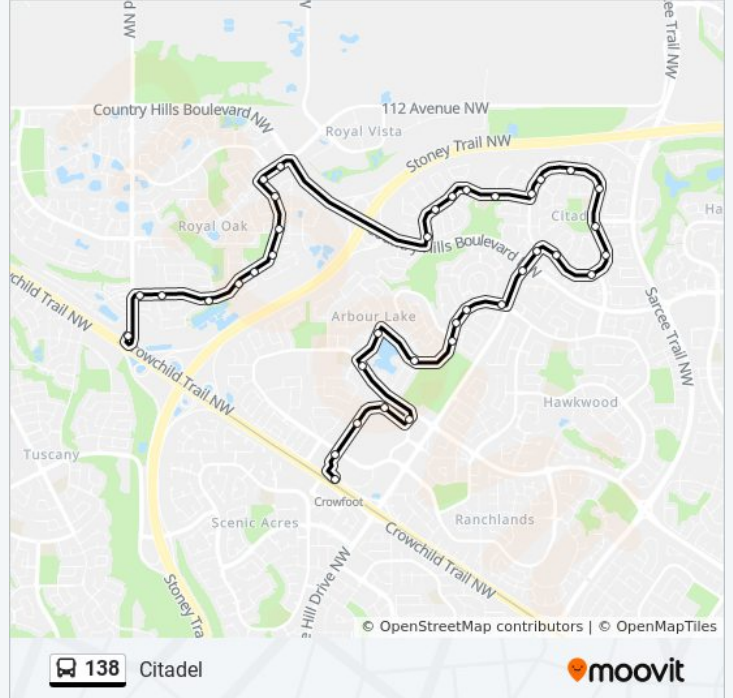

138 bus Info

Direction: Crowfoot Station

Stops: 38

Trip Duration: 33 min

Line Summary:

Wb Citadel Dr @ Citadel Pa NW
 Wb Citadel Dr @ Citadel Mr NW
 Sb Citadel Ga @ Citadel Dr NW
 Sb Nose Hill Dr @ Country Hills Bv NW
 Wb Arbour Lake Wy @ Nose Hill Dr NW
 Sb Arbour Lake Wy @ Arbour Ridge Wy NW
 Sb Arbour Lake Wy @ Arbour Glen CI NW
 Sb Arbour Lake Wy @ Arbour Lake Dr NW
 Wb Arbour Lake Wy @ Arbour Estates Wy NW
 Sb Arbour Lake Dr @ Arbour Crest Rd NW
 Sb John Laurie Bv @ Arbour Wood CI NW
 Sb Crowfoot Ga @ John Laurie Bv NW
 Wb Crowfoot Cr @ Crowfoot Ga NW
 Sb Crowfoot Cr @ Crowfoot Tc NW
 Sb Crowfoot CI @ Crowfoot Wy NW
 Crowfoot Lrt Station

Direction: Tuscany Station

40 stops

[VIEW LINE SCHEDULE](#)

Crowfoot Lrt Station
 Nb Crowfoot Cr @ Crowfoot Wy NW
 Nb Crowfoot Cr @ Crowfoot Tc NW
 Eb Crowfoot Cr @ 200 Crowfoot Ga NW
 Nb Crowfoot Ga @ Crowfoot Cr NW
 Wb John Laurie Bv @ 100 Crowfoot Ga NW
 Eb Arbour Lake Dr @ John Laurie Bv NW
 Eb Arbour Lake Wy @ Arbour Lake Dr NW
 Eb Arbour Lake Wy @ Arbour Estates Wy NW
 Nb Arbour Lake Wy @ S. Of Arbour Cliff CI NW
 Nb Arbour Lake Wy @ Arbour Cliff CI NW
 Nb Arbour Lake Wy @ Arbour Lake PI NW
 Eb Arbour Lake Wy @ Arbour Summit CI NW

138 bus Info

Direction: Tuscany Station

Stops: 40

Trip Duration: 32 min

Line Summary:

Eb Arbour Lake Wy @ Arbour Ridge Wy NW

Nb Nose Hill Dr @ Hawkstone Dr NW

Nb Citadel Ga @ Country Hills Bv NW