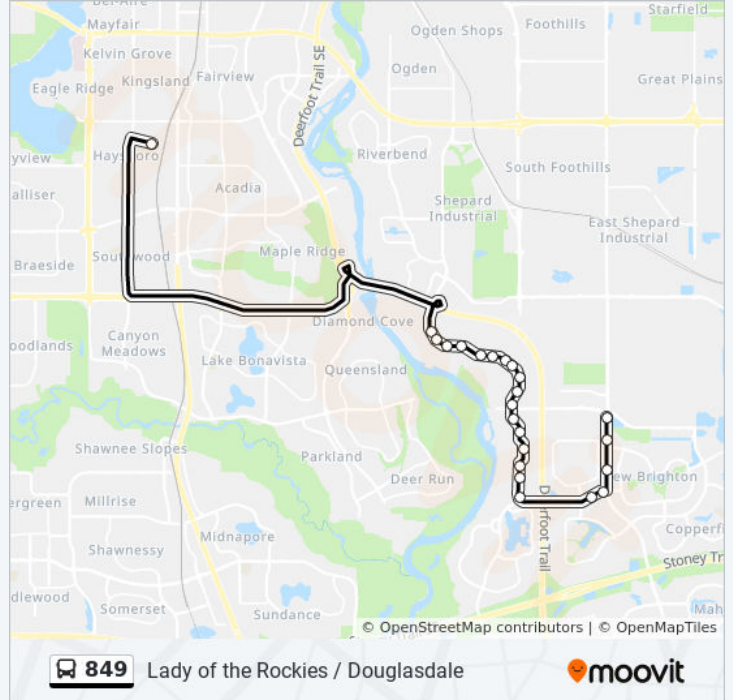

Eb Mckenzie Towne Bv @ Mckenzie Towne Av
SE

Nb 52 St SE @ New Brighton Ga

Nb 52 St SE @ Prestwick Av

Nb 52 St SE @ New Brighton Dr

849 bus time schedules and route maps are available in an offline PDF at moovitapp.com. Use the [Moovit App](#) to see live bus times, train schedule or subway schedule, and step-by-step directions for all public transit in Calgary.

[About Moovit](#) · [MaaS Solutions](#) · [Supported Countries](#) · [Mooviter Community](#)

© 2023 Moovit - All Rights Reserved

Check Live Arrival Times