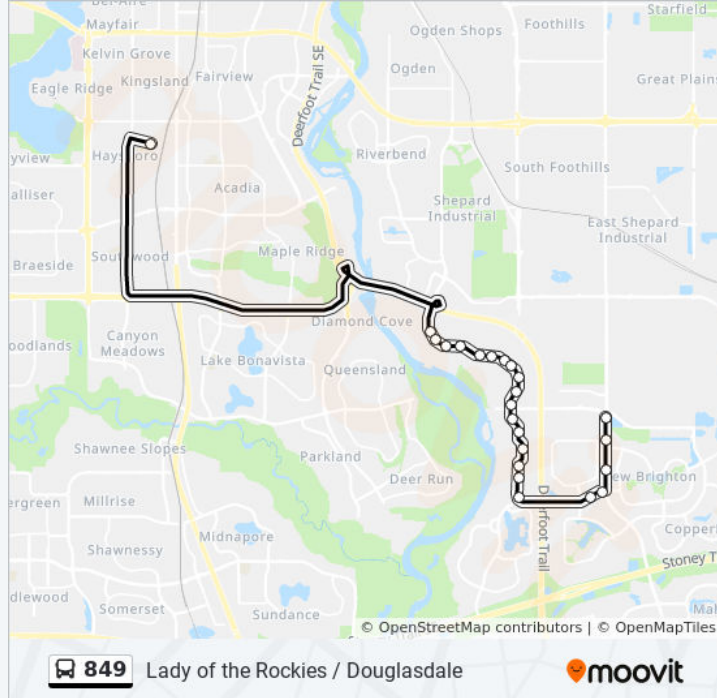

**Direction: Lady Of the Rockies / Douglasdale**

23 stops

[VIEW LINE SCHEDULE](#)

- Sb 52 St SE @ 130 Av SE
- Sb 52 St SE @ N. Of Prestwick Ga
- Sb 52 St SE @ Prestwick Av
- Wb Mckenzie Towne Bv @ 52 St SE
- Wb Mckenzie Towne Bv @ Mckenzie Towne Av SE
- Nb Mount Mckenzie Dr @ Mckenzie Lake Bv SE
- Nb Mount Mckenzie Dr @ Mount Lorette Ci SE
- Nb Mount Mckenzie Dr @ Mount Allan Ci SE
- Nb Mount Mckenzie Dr @ Mount Apex Gr SE
- Nb Mount Mckenzie Dr @ Mount Aberdeen Ci SE
- Nb Mount Mckenzie Dr @ Mount Aberdeen Mr SE
- Nb Douglasdale Bv @ 130 Av SE
- Nb Douglasdale Bv @ Douglas Ridge Ci SE
- Nb Douglasdale Bv @ Douglas Ridge Gr SE
- Nb Douglasdale Bv @ Douglas Woods Rd SE
- Wb Douglasdale Bv @ Douglas Woods HI SE
- Wb Douglasdale Bv @ Douglas Woods Dr SE
- Wb Douglasdale Bv @ Douglasview Bv SE
- Wb Douglasdale Bv @ Douglas Woods Ri SE
- Wb Douglasdale Bv @ Douglas Woods Wy SE

**849 bus Info**

**Direction:** Lady Of the Rockies / Douglasdale

**Stops:** 23

**Trip Duration:** 45 min

**Line Summary:**

Nb Douglasdale Bv @ Douglas Woods Dr SE

Nb Douglasdale Bv @ Douglasbank Dr SE

Eb 86 Av SW @ Haddon Rd

### Direction: Lady Of the Rockies / Douglasdale

22 stops

[VIEW LINE SCHEDULE](#)

Sb Haddon Rd @ Hogarth Rd

Sb Douglasdale Bv @ Douglasbank Dr SE

Eb Douglasdale Bv @ Douglasbank Gd SE

Eb Douglasdale Bv @ Douglas Park Bv SE

### 849 bus Info

**Direction:** Lady Of the Rockies / Douglasdale

**Stops:** 22

**Trip Duration:** 45 min

**Line Summary:**

Eb Mckenzie Towne Bv @ Mckenzie Towne Av  
SE

Nb 52 St SE @ New Brighton Ga

Nb 52 St SE @ Prestwick Av