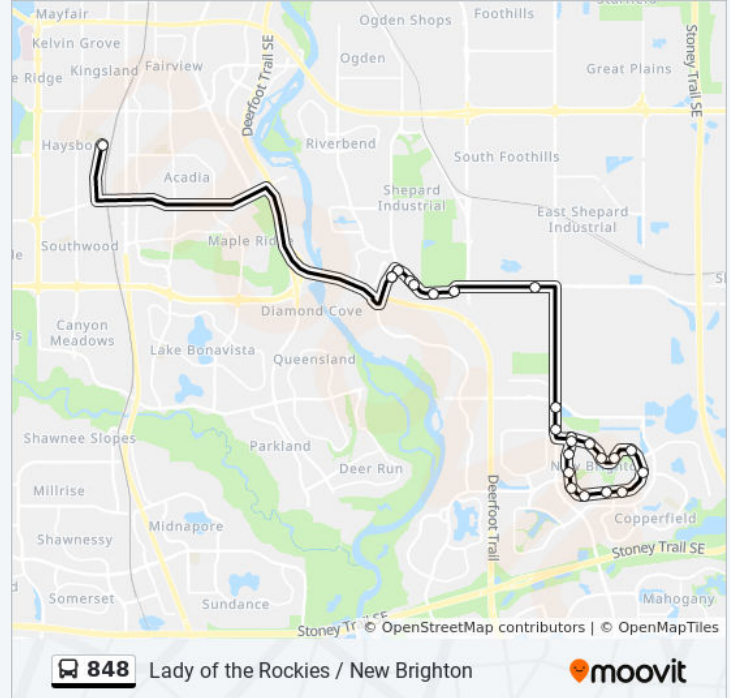

Wb 114 Av SE @ 48 St SE

Wb 114 Av SE @ 40 St SE

Wb 114 Av SE @ 35 St SE

Wb 114 Av SE @ W. Of 35 St SE

Nb 114 Av SE @ 29 St SE

Wb 114 Av SE (Wbay) @ 29 St SE

Sb 24 St SE @ Douglas Glen Ga

Eb 86 Av SW @ Haddon Rd

848 bus time schedules and route maps are available in an offline PDF at moovitapp.com. Use the [Moovit App](#) to see live bus times, train schedule or subway schedule, and step-by-step directions for all public transit in Calgary.

[About Moovit](#) · [MaaS Solutions](#) · [Supported Countries](#) · [Mooviter Community](#)

© 2023 Moovit - All Rights Reserved

Check Live Arrival Times