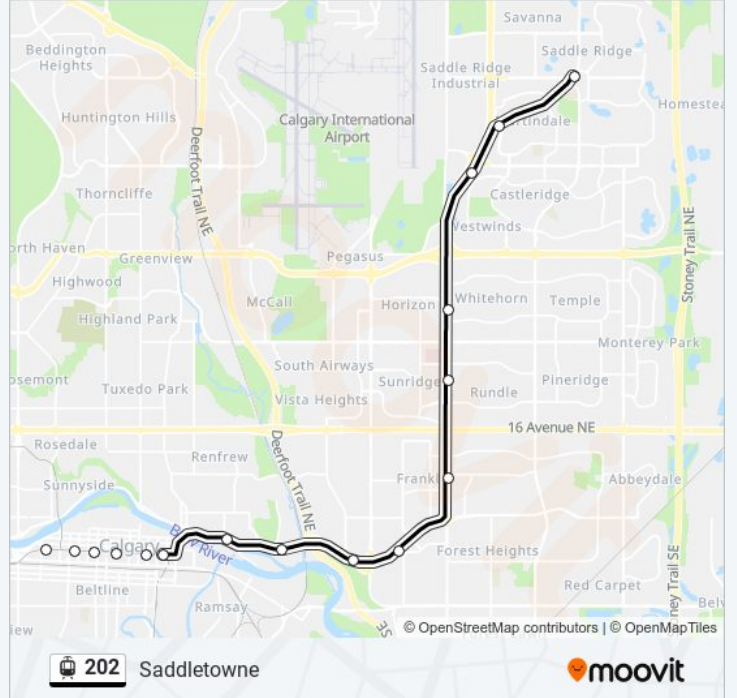

Nb Rundle Ctrain Station

Nb Whitehorn Ctrain Station

Nb Mcknight - Westwinds Ctrain Station

Nb Martindale Ctrain Station

Nb Saddletowne Ctrain Station

202 light rail time schedules and route maps are available in an offline PDF at moovitapp.com. Use the Moovit App to see live bus times, train schedule or subway schedule, and step-by-step directions for all public transit in Calgary.

© 2024 Moovit - All Rights Reserved