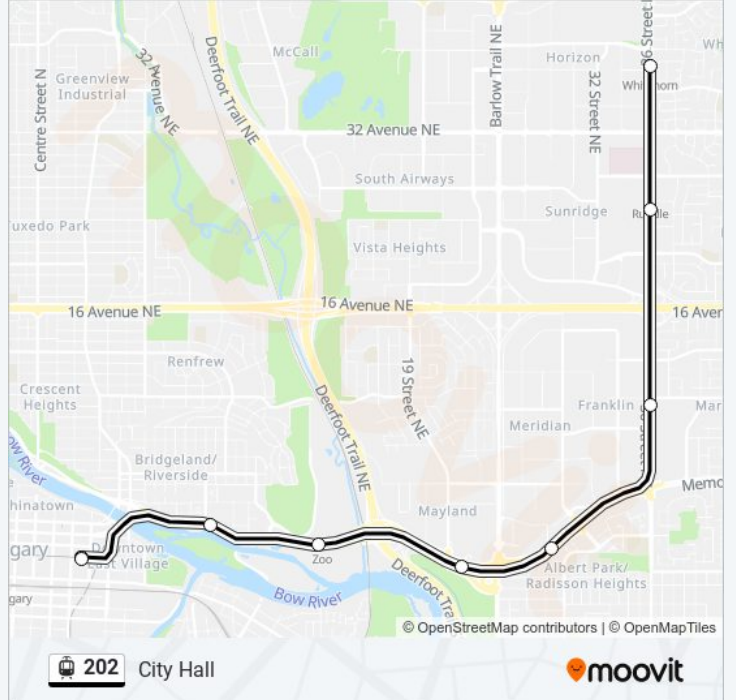

202 light rail Info

Direction: 69 St Station

Stops: 21

Trip Duration: 47 min

Line Summary:

Direction: City Hall

8 stops

[VIEW LINE SCHEDULE](#)

- Sb Whitehorn Ctrain Station
- Sb Rundle Ctrain Station
- Sb Marlborough Ctrain Station
- Sb Franklin Ctrain Station
- Wb Barlow - Max Bell Ctrain Station
- Wb Zoo Ctrain Station
- Wb Bridgeland - Memorial Ctrain Station
- Wb City Hall/Bow Valley College(Td Free Fare Zone)

202 light rail Time Schedule

City Hall Route Timetable:

Sunday	Not Operational
Monday	Not Operational
Tuesday	04:07 - 13:27
Wednesday	04:07 - 13:27
Thursday	04:07 - 13:27
Friday	04:07 - 13:27
Saturday	Not Operational

202 light rail Info

Direction: City Hall

Stops: 8

Trip Duration: 17 min

Line Summary:

Direction: Saddle Towne

22 stops

[VIEW LINE SCHEDULE](#)