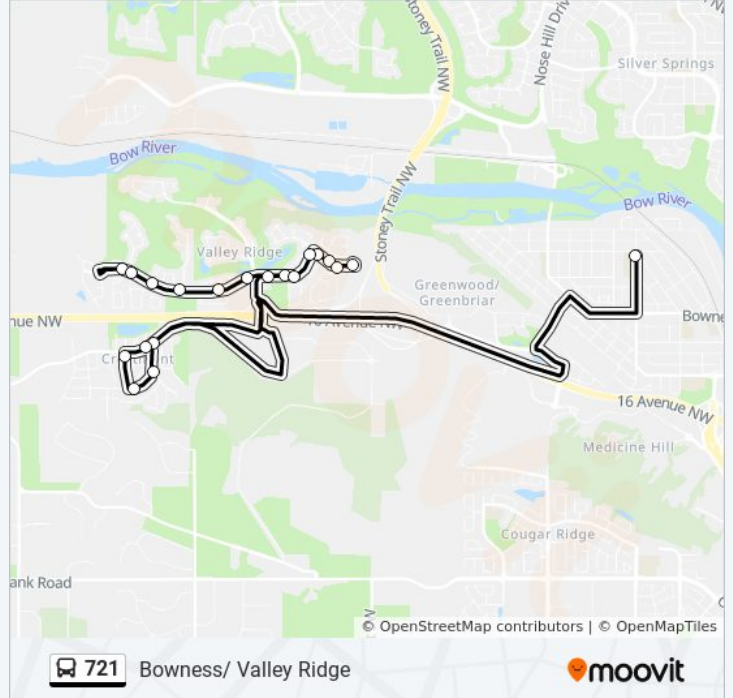

 721

Bowness/ Valley Ridge

[View In Website Mode](#)

The 721 bus line (Bowness/ Valley Ridge) has 2 routes. For regular weekdays, their operation hours are:
 (1) Bowness/Valley Ridge/Crestmont: 3:40 PM(2) Bowness/Valley Ridge/Crestmont: 8:20 AM
 Use the Moovit App to find the closest 721 bus station near you and find out when is the next 721 bus arriving.

Direction: Bowness/Valley Ridge/Crestmont

20 stops

[VIEW LINE SCHEDULE](#)

- Sb 77 St NW @ 46 Av NW
- Wb Crestmont Bv @ Cresthaven PI SW
- Sb Cresthaven Ri @ Crestmont Bv SW
- Eb Crestmont Dr @ Cresthaven Ri SW
- Nb Crestmont Dr @ Crestmont Wy SW
- Eb Crestmont Bv @ Crestmont Dr SW
- Eb Valley Ridge Dr @ Valley Ridge Bv NW
- Eb Valley Ridge Dr @ Valley Meadow CI NW
- Eb Valley Springs Rd @ Valley Ridge Dr NW
- Eb Valley Springs Rd @ Valley Brook Ci NW
- Valley Ridge East Terminal
- Wb Valley Springs Rd @ Valley Glen Ht NW
- Sb Valley Ridge Dr @ Valley Spring Rd NW
- Wb Valley Ridge Dr @ Valley Meadow Gd NW
- Wb Valley Ridge Dr @ Valley Ridge Bv NW
- Wb Valley Ridge Dr @ Valley Ponds Wy NW
- Wb Valley Ridge Dr @ Valley Creek Rd NW
- Wb Valley Ridge Dr @ Valley Stream CI NW
- Wb Valley Ridge Dr @ Valley Crest Ri NW
- Eb Valley Ridge Dr @ Valley Crest CI NW

721 bus Time Schedule

Bowness/Valley Ridge/Crestmont Route Timetable:

Sunday	Not Operational
Monday	3:40 PM
Tuesday	3:40 PM
Wednesday	3:40 PM
Thursday	3:40 PM
Friday	2:05 PM
Saturday	Not Operational

721 bus Info

Direction: Bowness/Valley Ridge/Crestmont

Stops: 20

Trip Duration: 28 min

Line Summary:

Direction: Bowness/Valley Ridge/Crestmont

25 stops

[VIEW LINE SCHEDULE](#)

Valley Ridge East Terminal