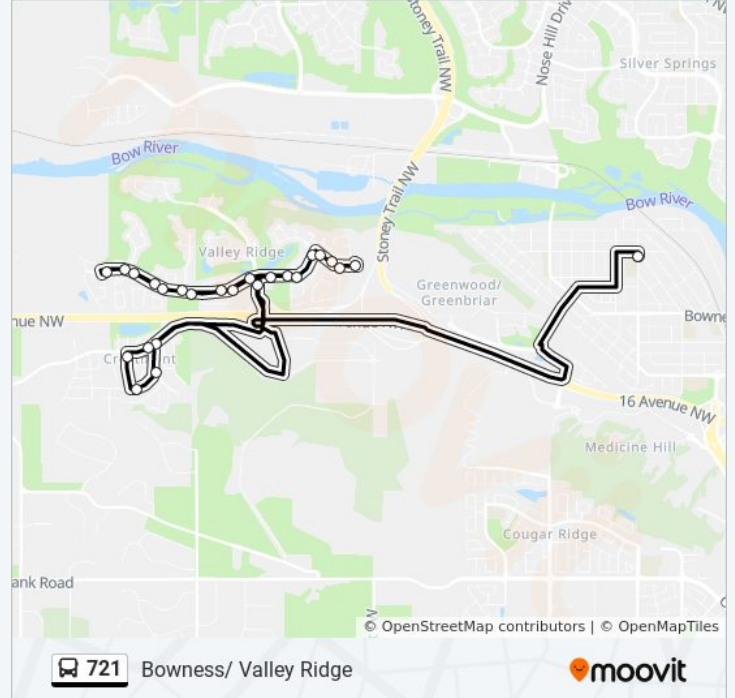

Direction: Bowness/Valley Ridge/Crestmont

Stops: 20

Trip Duration: 28 min

Line Summary:

Direction: Bowness/Valley Ridge/Crestmont

25 stops

[VIEW LINE SCHEDULE](#)

Valley Ridge East Terminal

Bowness/Valley Ridge/Crestmont Route Timetable:

Sunday	Not Operational
Monday	8:20 AM
Tuesday	8:20 AM
Wednesday	8:20 AM
Thursday	8:20 AM
Friday	8:20 AM
Saturday	Not Operational

721 bus Info

Direction: Bowness/Valley Ridge/Crestmont

Stops: 25

Trip Duration: 30 min

Line Summary:

Nb Crestmont Dr @ Crestmont Wy SW

Eb Crestmont Bv @ Crestmont Dr SW

Eb Valley Ridge Dr @ Valley Ridge Bv NW

Eb Valley Ridge Dr @ Valley Meadow CI NW

Eb Valley Springs Rd @ Valley Ridge Dr NW

Eb Valley Springs Rd @ Valley Brook Ci NW

Sb 77 St NW @ 46 Av NW

721 bus time schedules and route maps are available in an offline PDF at moovitapp.com. Use the [Moovit App](#) to see live bus times, train schedule or subway schedule, and step-by-step directions for all public transit in Calgary.