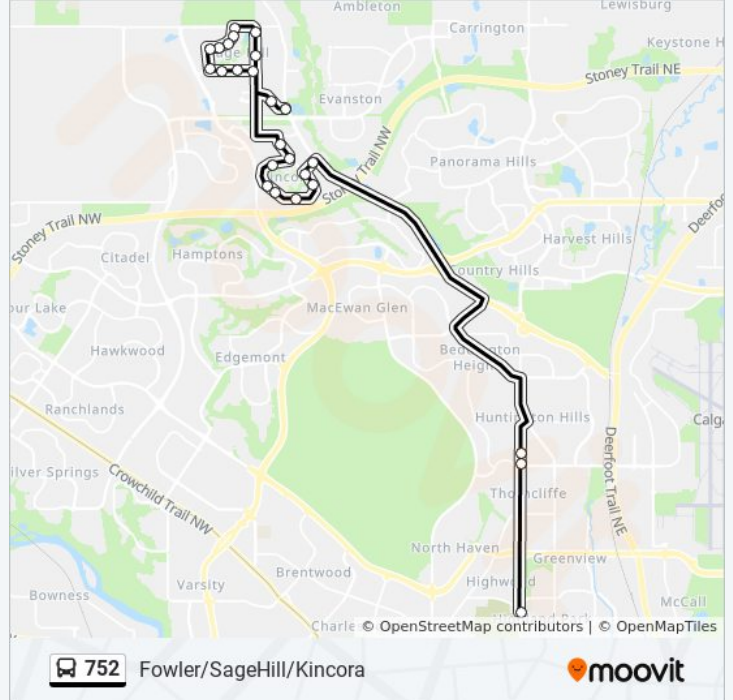

**752 bus Info**

**Direction:** Fowler/Sage Hill/Kincora

**Stops:** 25

**Trip Duration:** 45 min

**Line Summary:**

Sb Sage Hill Dr @ 144 Av NW  
 Sb Sage Hill Dr @ Sage Hill Wy NW  
 Eb Sage Hill Dr @ Sage Hill Gd NW  
 Eb Sage Hill Dr @ W. Of Symons Valley Rd NW

**Direction: Fowler/Sage Hill/Kincora**

22 stops  
[VIEW LINE SCHEDULE](#)

Wb Sage Hill Dr @ Symons Valley Rd NW  
 Wb Sage Hill Dr @ Sage Hill Gd NW  
 Wb Sage Valley Blvd @ Sage Hill Dr NW  
 Wb Sage Valley Bv @ Sage Valley Rd NW  
 Eb Sage Valley Dr @ Sage Valley Rd NW  
 Eb Sage Valley Dr @ Sage Valley Gr NW  
 Nb Sage Valley Dr NW @ S.Leg Sage Valley Pa NW  
 Nb Sage Valley Dr NW @ N.Leg Sage Valley Pa NW  
 Eb 144 Av NW @ Sage Valley Dr NW  
 Sb Sage Hill Dr @ 144 Av NW  
 Sb Sage Hill Dr @ Sage Hill Wy NW  
 Sb Kincora Glen Gr @ Kincora Glen Ri NW  
 Wb Kincora Dr @ Kincora Glen Gr NW  
 Wb Kincora Dr @ Kincora Gv NW  
 Eb Kincora Dr @ Kincora Mr NW  
 Eb Kincora Dr @ Kincora Ht NW  
 Eb Kincora Dr @ Kincora Ba NW

**752 bus Info**

**Direction:** Fowler/Sage Hill/Kincora  
**Stops:** 22  
**Trip Duration:** 35 min  
**Line Summary:**

Nb Kincora Dr @ Kincora Ld NW

Nb Kincora Bv @ Kincora Dr NW

Sb Symons Valley Rd @ Kincora Bv NW