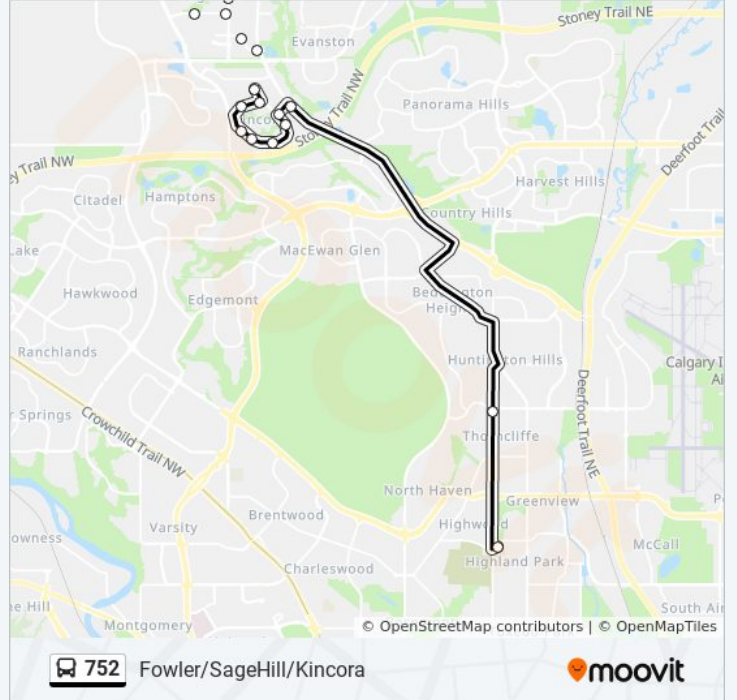

Nb Kincora Dr @ Kincora Ld NW

Nb Kincora Bv @ Kincora Dr NW

Sb Symons Valley Rd @ Kincora Bv NW

Sb 4 St NW @ 64 Av NW

Eb 40 Av NW @ 4 St NW

752 bus time schedules and route maps are available in an offline PDF at moovitapp.com. Use the [Moovit App](#) to see live bus times, train schedule or subway schedule, and step-by-step directions for all public transit in Calgary.

[About Moovit](#) · [MaaS Solutions](#) · [Supported Countries](#) · [Mooviter Community](#)

© 2024 Moovit - All Rights Reserved

Check Live Arrival Times