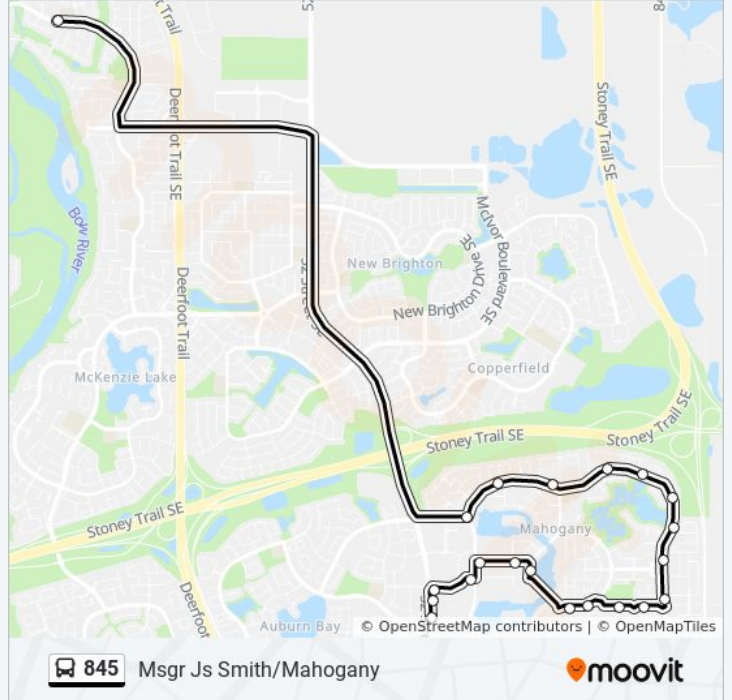

**Direction: Msgr Js Smith/Mahogany**

20 stops

[VIEW LINE SCHEDULE](#)

- Nb 52 St SE @ Mahogany Dr
- Nb 52 St SE @ Mahogany Dr
- Eb Mahogany Rd @ 52 St SE (Farside)
- Eb Mahogany Rd @ Mahogany Bv
- Eb Mahogany Gd @ Mahogany Bv SE
- Eb Mahogany Gd @ Mahogany Cv
- Sb Marine Dr @ Mahogany Rd (Nearside)
- Eb Masters Av SE @ Marine Dr SE
- Eb Masters Av @ Master Ht SE
- Eb Masters Rd @ Magnolia Li SE
- Nb Mahogany Bv @ Masters Ro SE
- Nb Mahogany Bv @ Masters Cr SE (S. Leg)
- Nb Mahogany Bv @ Masters Cr SE (N. Leg)
- Nb Mahogany Bv @ 300 Marquis Co SE
- Wb Mahogany Bv @ Marquis Gr SE
- Wb Mahogany Bv @ Marquis Gd SE
- Wb Mahogany Bv @ Mahogany Wy SE
- Wb Mahogany Bv @ Mahogany Ht SE
- Wb Mahogany Ga @ Mahogany Bv SE
- Wb Douglasdale Bv @ Douglasview Bv SE

**845 bus Time Schedule**

Msgr Js Smith/Mahogany Route Timetable:

Sunday	Not Operational
Monday	07:22
Tuesday	07:22
Wednesday	07:22
Thursday	07:22
Friday	07:22
Saturday	Not Operational

**845 bus Info**

**Direction:** Msgr Js Smith/Mahogany

**Stops:** 20

**Trip Duration:** 33 min

**Line Summary:**

**Direction: Msgr Js Smith/Mahogany**

21 stops

[VIEW LINE SCHEDULE](#)

- Wb Douglasdale Bv @ Douglasview Bv SE
- Nb 52 St SE @ Mahogany Dr
- Nb 52 St SE @ Mahogany Dr
- Eb Mahogany Rd @ 52 St SE (Farside)
- Eb Mahogany Rd @ Mahogany Bv
- Eb Mahogany Gd @ Mahogany Bv SE
- Eb Mahogany Gd @ Mahogany Cv
- Sb Marine Dr @ Mahogany Rd (Nearside)
- Eb Masters Av SE @ Marine Dr SE
- Eb Masters Av @ Master Ht SE
- Eb Masters Rd @ Magnolia Li SE
- Eb Masters Rd @ Magnolia Tc SE
- Nb Mahogany Bv @ Masters Ro SE
- Nb Mahogany Bv @ Masters Cr SE (S. Leg)
- Nb Mahogany Bv @ Masters Cr SE (N. Leg)
- Nb Mahogany Bv @ 300 Marquis Co SE
- Wb Mahogany Bv @ Marquis Gr SE
- Wb Mahogany Bv @ Marquis Gd SE