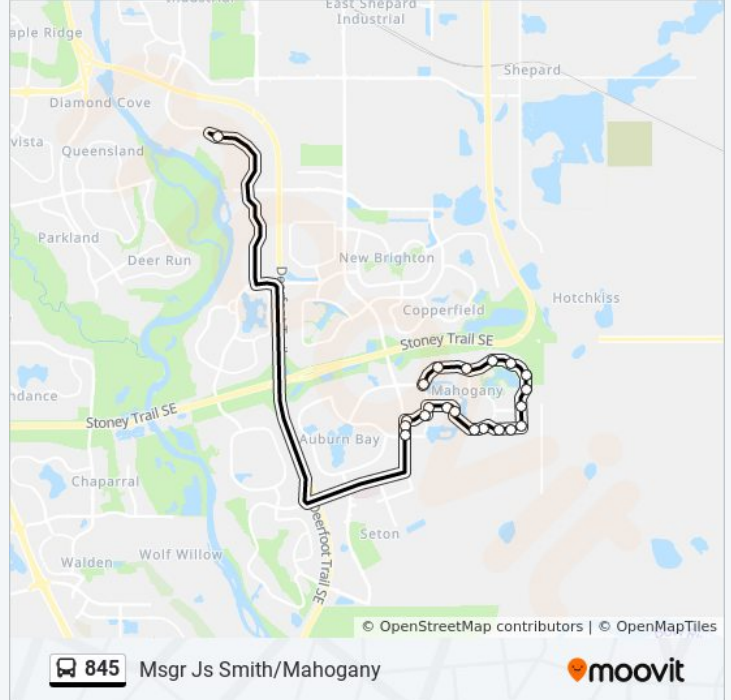

**Direction: Msgr Js Smith/Mahogany**

20 stops

[VIEW LINE SCHEDULE](#)

- Nb 52 St SE @ Mahogany Dr
- Nb 52 St SE @ Mahogany Dr
- Eb Mahogany Rd @ 52 St SE (Farside)
- Eb Mahogany Rd @ Mahogany Bv
- Eb Mahogany Gd @ Mahogany Bv SE
- Eb Mahogany Gd @ Mahogany Cv
- Sb Marine Dr @ Mahogany Rd (Nearside)
- Eb Masters Av SE @ Marine Dr SE
- Eb Masters Av @ Master Ht SE
- Eb Masters Rd @ Magnolia Li SE
- Nb Mahogany Bv @ Masters Ro SE
- Nb Mahogany Bv @ Masters Cr SE (S. Leg)
- Nb Mahogany Bv @ Masters Cr SE (N. Leg)
- Nb Mahogany Bv @ 300 Marquis Co SE
- Wb Mahogany Bv @ Marquis Gr SE
- Wb Mahogany Bv @ Marquis Gd SE
- Wb Mahogany Bv @ Mahogany Wy SE
- Wb Mahogany Bv @ Mahogany Ht SE
- Wb Mahogany Ga @ Mahogany Bv SE
- Wb Douglasdale Bv @ Douglasview Bv SE

**Stops:** 20

**Trip Duration:** 33 min

**Line Summary:**

**Direction: Msgr Js Smith/Mahogany**

21 stops

[VIEW LINE SCHEDULE](#)

- Wb Douglasdale Bv @ Douglasview Bv SE
- Nb 52 St SE @ Mahogany Dr
- Nb 52 St SE @ Mahogany Dr
- Eb Mahogany Rd @ 52 St SE (Farside)
- Eb Mahogany Rd @ Mahogany Bv
- Eb Mahogany Gd @ Mahogany Bv SE
- Eb Mahogany Gd @ Mahogany Cv
- Sb Marine Dr @ Mahogany Rd (Nearside)
- Eb Masters Av SE @ Marine Dr SE
- Eb Masters Av @ Master Ht SE
- Eb Masters Rd @ Magnolia Li SE
- Eb Masters Rd @ Magnolia Tc SE
- Nb Mahogany Bv @ Masters Ro SE
- Nb Mahogany Bv @ Masters Cr SE (S. Leg)
- Nb Mahogany Bv @ Masters Cr SE (N. Leg)
- Nb Mahogany Bv @ 300 Marquis Co SE
- Wb Mahogany Bv @ Marquis Gr SE
- Wb Mahogany Bv @ Marquis Gd SE

**Stops:** 21

**Trip Duration:** 28 min

**Line Summary:**

Wb Mahogany Bv @ Mahogany Wy SE

Wb Mahogany Bv @ Mahogany Ht SE

Wb Mahogany Ga @ Mahogany Bv SE

845 bus time schedules and route maps are available in an offline PDF at [moovitapp.com](https://moovitapp.com). Use the [Moovit App](#) to see live bus times, train schedule or subway schedule, and step-by-step directions for all public transit in Calgary.