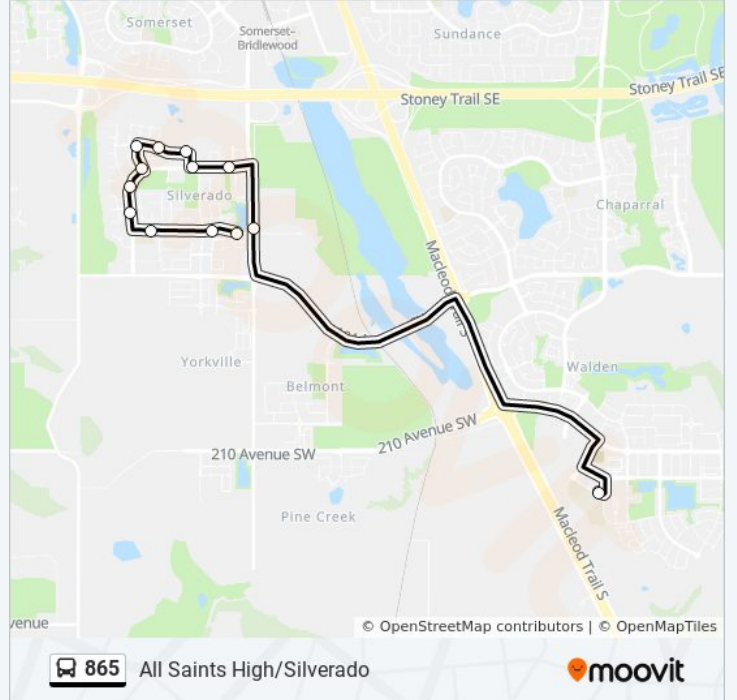

Use the Moovit App to find the closest 865 bus station near you and find out when is the next 865 bus arriving.

Direction: All Saints Hs/Silverado

11 stops

[VIEW LINE SCHEDULE](#)

- Wb Silverado Bv @ Silverado Ponds Wy SW
- Wb Silverado Bv @ Silverado Skies Li SW
- Wb Silverado Skies Dr @ Silverado Skies Li SW
- Wb Silverado Skies Dr @ Silverado Skies Mr SW
- Sb Silverado Ridg Li @ Silverado Skies Dr SW
- Sb Silverado Ridge Li @ Silverado Bv SW
- Sb Silverado Bv @ Silverado Crest Ld SW
- Eb Silverado Wy @ Silverado Plains Cl SW
- Eb Silverado Wy @ Silverado Dr SW
- Eb Silverado Wy @ W. Of Sheriff King St SW
- All Saints High School

Direction: All Saints Hs/Silverado

Stops: 11

Trip Duration: 20 min

Line Summary:

Direction: All Saints Hs/Silverado

13 stops

[VIEW LINE SCHEDULE](#)

- All Saints High School
- Nb Sheriff King St @ Silverado Wy SW
- Wb Silverado Bv @ Silverado Ponds Wy SW
- Wb Silverado Bv @ Silverado Skies Li SW
- Wb Silverado Skies Dr @ Silverado Skies Li SW
- Wb Silverado Skies Dr @ Silverado Skies Mr SW
- Sb Silverado Ridg Li @ Silverado Skies Dr SW
- Sb Silverado Ridge Li @ Silverado Bv SW
- Sb Silverado Bv @ Silverado Ranch Wy SW
- Sb Silverado Bv @ Silverado Crest Ld SW
- Eb Silverado Wy @ Silverado Plains Cl SW
- Eb Silverado Wy @ Silverado Dr SW
- Eb Silverado Wy @ W. Of Sheriff King St SW

865 bus Time Schedule

All Saints Hs/Silverado Route Timetable:

Sunday	Not Operational
Monday	3:40 PM
Tuesday	3:40 PM
Wednesday	3:40 PM
Thursday	3:40 PM
Friday	2:01 PM
Saturday	Not Operational

865 bus Info

Direction: All Saints Hs/Silverado

Stops: 13

Trip Duration: 22 min

Line Summary:

865 bus time schedules and route maps are available in an offline PDF at moovitapp.com. Use the [Moovit App](#) to see live bus times, train schedule or subway schedule, and step-by-step directions for all public transit in Calgary.