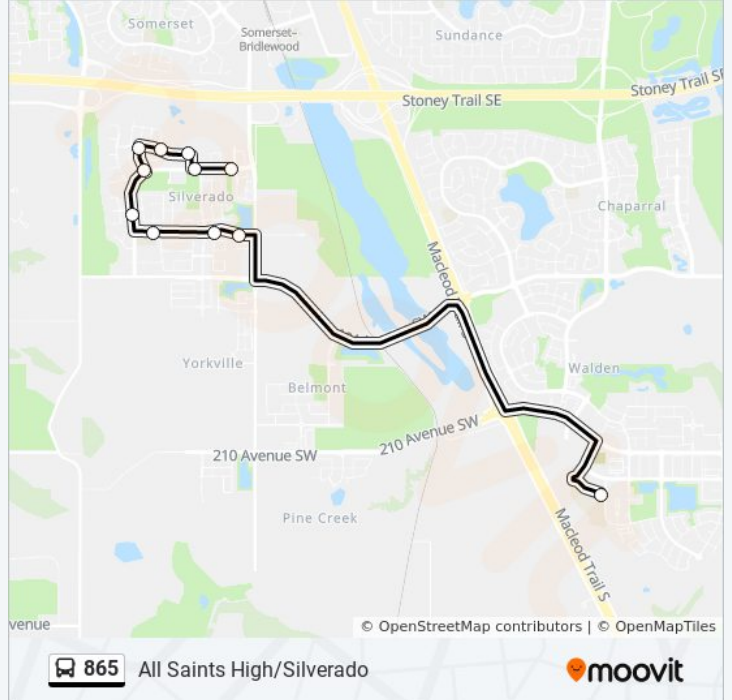

865

All Saints High/Silverado

View In Website Mode

The 865 bus line (All Saints High/Silverado) has 2 routes. For regular weekdays, their operation hours are:

(1) All Saints Hs/Silverado: 8:30 AM(2) All Saints Hs/Silverado: 3:40 PM

Use the Moovit App to find the closest 865 bus station near you and find out when is the next 865 bus arriving.

Direction: All Saints Hs/Silverado

11 stops

[VIEW LINE SCHEDULE](#)

- Wb Silverado Bv @ Silverado Ponds Wy SW
- Wb Silverado Bv @ Silverado Skies Li SW
- Wb Silverado Skies Dr @ Silverado Skies Li SW
- Wb Silverado Skies Dr @ Silverado Skies Mr SW
- Sb Silverado Ridg Li @ Silverado Skies Dr SW
- Sb Silverado Ridge Li @ Silverado Bv SW
- Sb Silverado Bv @ Silverado Crest Ld SW
- Eb Silverado Wy @ Silverado Plains Cl SW
- Eb Silverado Wy @ Silverado Dr SW
- Eb Silverado Wy @ W. Of Sheriff King St SW
- All Saints High School

865 bus Time Schedule

All Saints Hs/Silverado Route Timetable:

Sunday	Not Operational
Monday	8:30 AM
Tuesday	8:30 AM
Wednesday	8:30 AM
Thursday	8:30 AM
Friday	8:30 AM
Saturday	Not Operational

865 bus Info

Direction: All Saints Hs/Silverado

Stops: 11

Trip Duration: 20 min

Line Summary:

Direction: All Saints Hs/Silverado

13 stops

[VIEW LINE SCHEDULE](#)

- All Saints High School
- Nb Sheriff King St @ Silverado Wy SW
- Wb Silverado Bv @ Silverado Ponds Wy SW
- Wb Silverado Bv @ Silverado Skies Li SW
- Wb Silverado Skies Dr @ Silverado Skies Li SW
- Wb Silverado Skies Dr @ Silverado Skies Mr SW
- Sb Silverado Ridg Li @ Silverado Skies Dr SW
- Sb Silverado Ridge Li @ Silverado Bv SW
- Sb Silverado Bv @ Silverado Ranch Wy SW
- Sb Silverado Bv @ Silverado Crest Ld SW
- Eb Silverado Wy @ Silverado Plains Cl SW
- Eb Silverado Wy @ Silverado Dr SW
- Eb Silverado Wy @ W. Of Sheriff King St SW