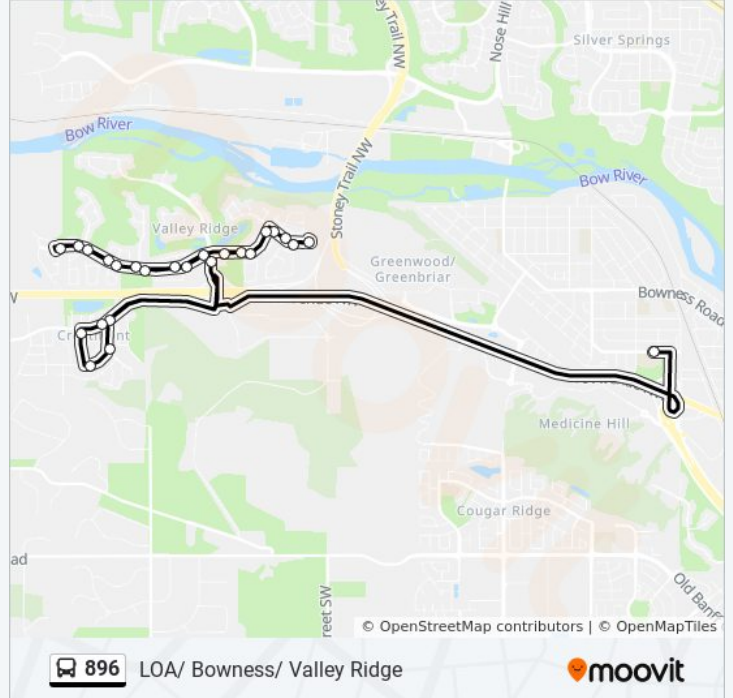

**Direction: Assumption/Valley Rdg/Crestmont**

25 stops

[VIEW LINE SCHEDULE](#)

- Eb Valley Ridge Dr @ Valley Ridge Bv NW
- Eb Valley Ridge Dr @ Valley Meadow CI NW
- Eb Valley Springs Rd @ Valley Ridge Dr NW
- Eb Valley Springs Rd @ Valley Brook Ci NW
- Valley Ridge East Terminal
- Wb Valley Springs Rd @ Valley Glen Ht NW
- Sb Valley Ridge Dr @ Valley Spring Rd NW
- Wb Valley Ridge Dr @ Valley Meadow Gd NW
- Wb Valley Ridge Dr @ Valley Ridge Bv NW
- Wb Valley Ridge Dr @ Valley Ponds Wy NW
- Wb Valley Ridge Dr @ Valley Creek Rd NW
- Wb Valley Ridge Dr @ Valley Stream CI NW
- Wb Valley Ridge Dr @ Valley Crest Ri NW
- Eb Valley Pointe Gr @ Valley Ridge Dr NW
- Eb Valley Ridge Dr @ Valley Crest CI NW
- Eb Valley Ridge Dr @ Valley Stream CI NW
- Eb Valley Ridge Dr @ Valley Creek Rd NW
- Eb Valley Ridge Dr @ Valley Ponds Cr NW
- Sb Valley Ridge Bv @ Valley Ridge Dr NW
- Wb Crestmont Bv @ Cresthaven PI SW
- Sb Cresthaven Ri @ Crestmont Bv SW
- Eb Crestmont Dr @ Cresthaven Ri SW

**896 bus Info**

**Direction:** Assumption/Valley Rdg/Crestmont

**Stops:** 25

**Trip Duration:** 30 min

**Line Summary:**

Nb Crestmont Dr @ Crestmont Wy SW

Eb Crestmont Bv @ Crestmont Dr SW

Wb 34 Av NW @ 71 St NW

**Direction: Assumption/Valley Rdg/Crestmont**

20 stops

[VIEW LINE SCHEDULE](#)

Eb 34 Av NW @ W. Of 71 St NW

Wb Crestmont Bv @ Cresthaven PI SW

Sb Cresthaven Ri @ Crestmont Bv SW

Eb Crestmont Dr @ Cresthaven Ri SW

## Check Live Arrival Times