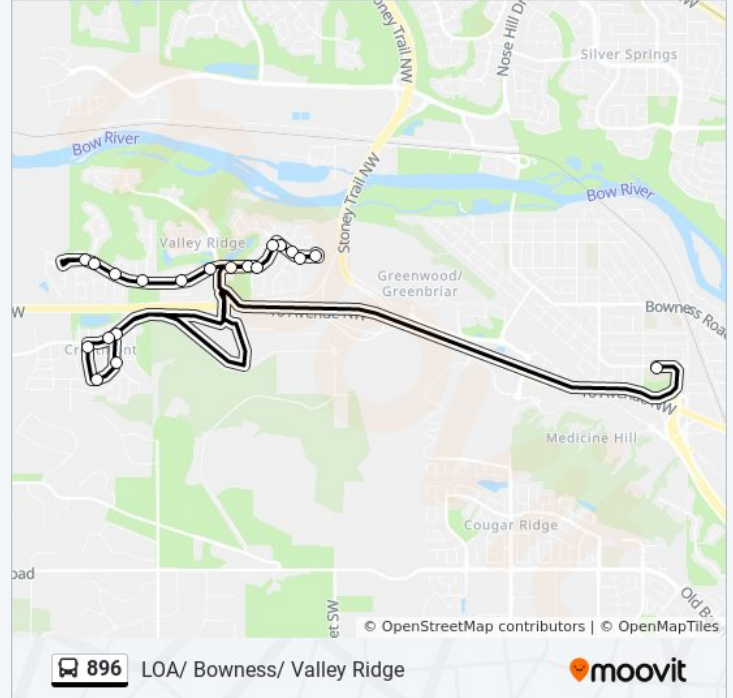

**896 bus Info**

**Direction:** Assumption/Valley Rdg/Crestmont

**Stops:** 20

**Trip Duration:** 22 min

**Line Summary:**

Wb Valley Ridge Dr @ Valley Crest Ri NW

Eb Valley Ridge Dr @ Valley Crest Cl NW

896 bus time schedules and route maps are available in an offline PDF at [moovitapp.com](https://moovitapp.com). Use the [Moovit App](#) to see live bus times, train schedule or subway schedule, and step-by-step directions for all public transit in Calgary.