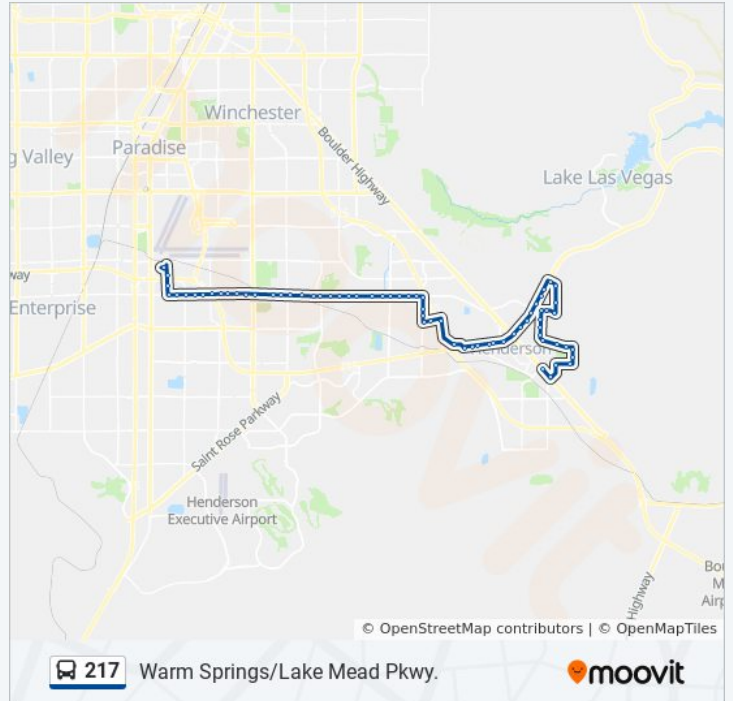

Direction: 217 Warm Springs / Lake Mead Pkwy
Eastbound
Stops: 68
Trip Duration: 68 min
Line Summary:

- Eb Warm Springs After Paradise
- Eb Warm Springs After Marilissa
- Eb Warm Springs After Tamarus
- Eb Warm Springs After Spencer
- Eb Warm Springs After Burnham
- Eb Warm Springs After Eastern
- Eb Warm Springs Before Tomiyasu
- Eb Warm Springs After Tomiyasu
- Eb Warm Springs After Almart
- Eb Warm Springs at La Mesa
- Eb Warm Springs After Heavenly View
- Eb Warm Springs After Green Valley
- Eb Warm Springs After Success
- Eb Warm Springs After Waverly
- Eb Warm Springs After Valle Verde
- Eb Warm Springs After Norlina
- Eb Warm Springs After Arroyo Grande
- Eb Warm Springs After Annabelle
- Eb Warm Springs After Stephanie
- Eb Warm Springs After Julia
- Eb Warm Springs After Marks
- Eb Warm Springs After Gibson Sprngs
- Sb Gibson After Warm Springs
- Sb Gibson After Kelso Dunes
- Sb Gibson After Painted Daisy
- Eb Auto Show After Gibson
- Eb Auto Show at 925 Auto Show Dr.
- Sb Eastgate After Auto Show
- Eb Eastgate Before Lake Mead
- Eb Lake Mead After Fiesta Henderson
- Eb Lake Mead After Industrial Park
- Eb Lake Mead After Van Wagenen
- Eb Lake Mead After Basic