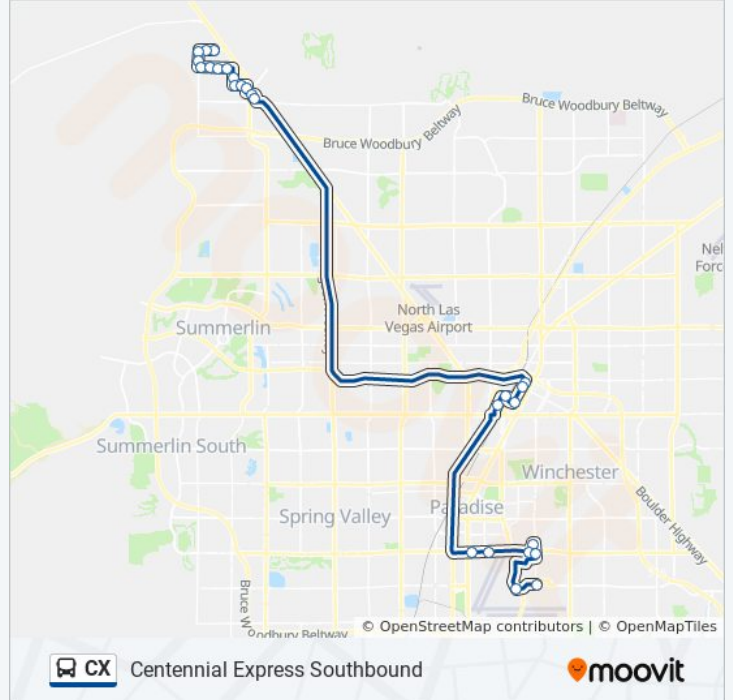

CX bus Info

Direction: Centennial Express Southbound

Stops: 27

Trip Duration: 84 min

Line Summary:

Eb Flamingo After Las Vegas

Eb Flamingo After Linq

Eb Flamingo After Koval

Sb Maryland After Flamingo

Sb Maryland After Cottage Grove

Unlv Transit Center

Sb Maryland After Tropicana

Harry Reid Intl Airport Zero Level

Harry Reid Intl Airprt T3 Deprtues

**Direction: Centennial Express Southbound
(Ends at Btc)**

16 stops

[VIEW LINE SCHEDULE](#)

Wb Skye Canyn Prk After Grand Canyn

Wb Skye Canyon Park After Skye Park

Sb Skye Villag After Skye Canyn Prk

Sb Skye Village After Eagle Canyon

Eb Grand Teton After Hualapai

Eb Grand Teton Before Grand Canyon

Eb Grand Teton After Grand Canyon

Eb Grand Teton After Tee Pee

Sb Fort Apache After Gilcrease

Eb Farm After Fort Apache

Eb Farm Before Oso Blanca

Sb Oso Blanca After Farm

Eb Oso Blanca After Durango

Wb Ace After Grand Montecito