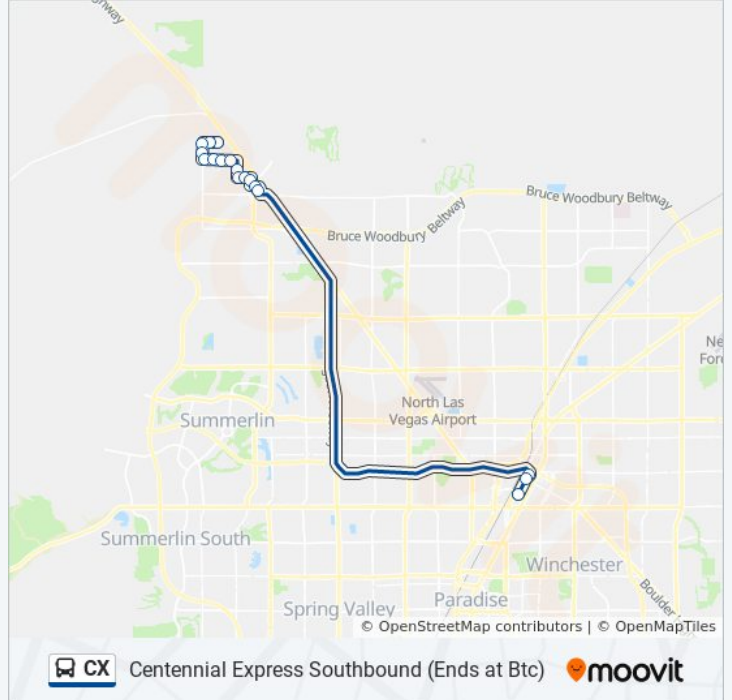

16 stops

[VIEW LINE SCHEDULE](#)

Wb Skye Canyn Prk After Grand Canyn

Wb Skye Canyon Park After Skye Park

Sb Skye Villag After Skye Canyn Prk

Sb Skye Village After Eagle Canyon

Eb Grand Teton After Hualapai

Eb Grand Teton Before Grand Canyon

Eb Grand Teton After Grand Canyon

Eb Grand Teton After Tee Pee

Sb Fort Apache After Gilcrease

Eb Farm After Fort Apache

Eb Farm Before Oso Blanca

Sb Oso Blanca After Farm

Eb Oso Blanca After Durango

Wb Ace After Grand Montecito

Sb Casino Center Before Fremont

Sb Casino Center After Bonneville

CX bus Time Schedule

Centennial Express Southbound (Ends at Btc) Route
Timetable:

Sunday	11:05 PM
Monday	11:03 PM
Tuesday	11:03 PM
Wednesday	11:03 PM
Thursday	11:03 PM
Friday	11:03 PM
Saturday	11:05 PM

CX bus Info

Direction: Centennial Express Southbound (Ends at Btc)

Stops: 16

Trip Duration: 34 min

Line Summary:

CX bus time schedules and route maps are available in an offline PDF at moovitapp.com. Use the [Moovit App](#) to see live bus times, train schedule or subway schedule, and step-by-step directions for all public transit in Las Vegas.