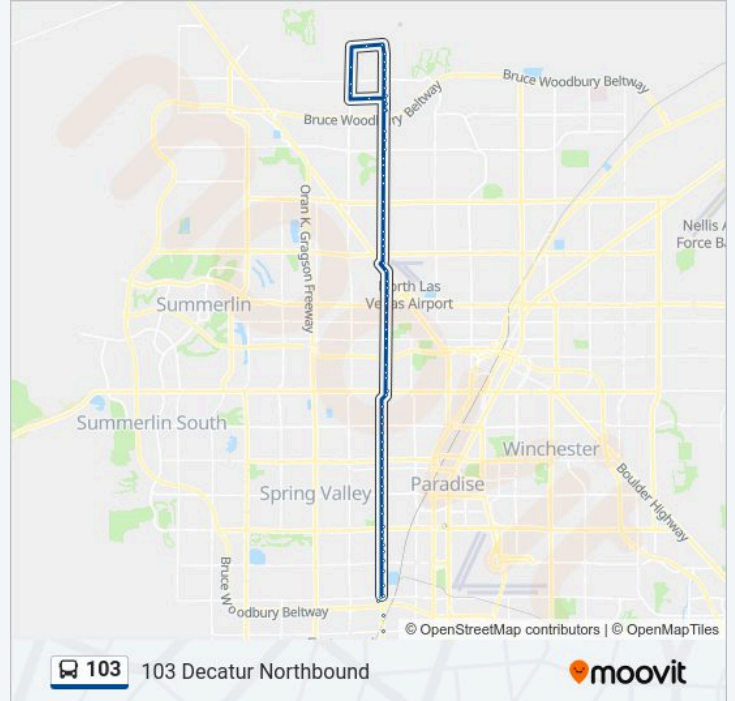

## 103 Decatur Northbound

Get The App

The 103 bus line (103 Decatur Northbound) has 2 routes. For regular weekdays, their operation hours are:

(1) 103 Decatur Northbound: 24 hours (2) 103 Decatur Southbound: 24 hours

### 103 bus Info

**Direction:** 103 Decatur Northbound

**Stops:** 76

**Trip Duration:** 89 min

**Line Summary:**

- Nb Decatur After Twain
- Nb Decatur After Spring Mountain
- Nb Decatur After Desert Inn
- Nb Decatur After Sirius
- Nb Decatur After Pennwood
- Nb Decatur Before Eldora
- Nb Decatur After Sahara
- Nb Decatur Before Oakey
- Nb Decatur After Oakey
- Nb Decatur After Faircenter
- Nb Decatur Before Alpine
- Nb Decatur Before Alta
- Nb Decatur After Alta
- Nb Decatur After Meadows
- Nb Decatur After Bonanza
- Nb Decatur After Washington
- Nb Decatur After Westmoreland
- Nb Decatur After Vegas
- Nb Decatur Before Concord Village
- Nb Decatur After Lake Mead
- Nb Decatur After Eugene
- Nb Decatur After Smoke Ranch
- Nb Decatur Before Rancho
- Nb Rancho After Decatur
- Nb Decatur After Rancho
- Nb Decatur After Cheyenne
- Nb Decatur Before Ricky
- Nb Decatur Before Gowan
- Nb Decatur After Casa Bonita
- Nb Decatur After Alexander
- Nb Decatur After San Miguel
- Nb Decatur After Craig

Nb Decatur After Lone Mountain

Nb Decatur After La Madre

Nb Decatur After Washburn

Nb Decatur After Hammer

Nb Decatur After Ann

Nb Decatur After El Campo Grande

Nb Decatur After Tropical

Nb Decatur Before Rome

**103 bus Info**

**Direction:** 103 Decatur Southbound

**Stops:** 67

**Trip Duration:** 76 min

**Line Summary:**

Sb Decatur Before Edna

Sb Decatur After Palmyra

Sb Decatur After Desert Inn