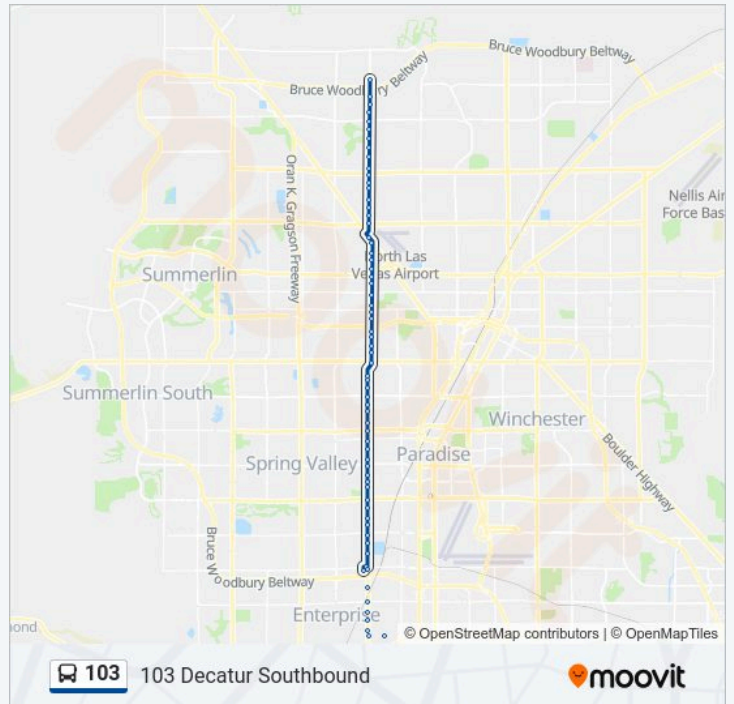

Wb Grand Teton After Bradley

Sb Jones After Farm

Sb Jones After Elkhorn

Sb Jones After Dorrell

Eb Deer Springs After Bradley

Sb Decatur After Deer Springs

Sb Decatur After Rome

**Direction: 103 Decatur Southbound**

67 stops

[VIEW LINE SCHEDULE](#)

Sb Decatur After Rome

Sb Decatur Before Rice

Sb Decatur After Tropical

Sb Decatur After El Campo Grande

Sb Decatur After Ann

Sb Decatur After Hammer

**103 bus Time Schedule**

103 Decatur Southbound Route Timetable:

Sunday	24 hours
Monday	24 hours
Tuesday	24 hours
Wednesday	24 hours
Thursday	24 hours
Friday	24 hours
Saturday	24 hours

- Sb Decatur After Washburn
- Sb Decatur After La Madre
- Sb Decatur After Lone Mountain
- Sb Decatur After Camino Del Rancho
- Sb Decatur After Craig
- Sb Decatur After San Miguel
- Sb Decatur Before Alexander
- Sb Decatur After Gilmore
- Sb Decatur After Gowan
- Sb Decatur After Ricky
- Sb Decatur Before Cheyenne
- Sb Rancho Before Decatur
- Sb Decatur After Rancho
- Sb Decatur After Bevvie
- Sb Decatur After Smoke Ranch
- Sb Decatur After Eugene
- Sb Decatur After Lake Mead
- Sb Decatur at 1813 N Decatur
- Sb Decatur After Vegas
- Sb Decatur After Carmen
- Sb Decatur After Washington
- Sb Decatur After Bonanza
- Sb Decatur After Churchill
- Sb Decatur After Meadows
- Sb Decatur After Alta
- Sb Decatur After Evergreen
- Sb Decatur After Charleston
- Sb Decatur After Doe
- Sb Decatur After Oakey
- Sb Decatur After Obannion
- Sb Decatur After Sahara
- Sb Decatur After Eldora

**103 bus Info**

**Direction:** 103 Decatur Southbound

**Stops:** 67

**Trip Duration:** 76 min

**Line Summary:**

Sb Decatur Before Edna

Sb Decatur After Palmyra

Sb Decatur After Desert Inn