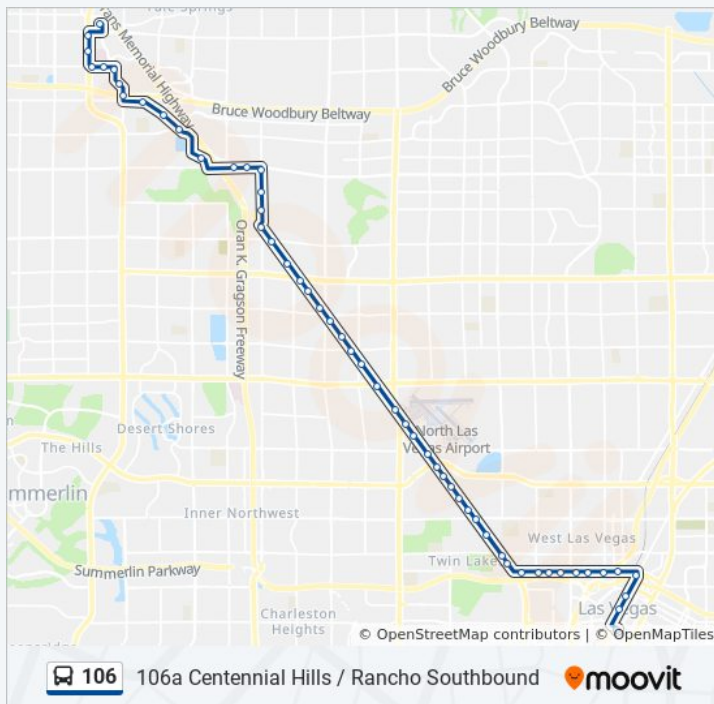

Sb Rancho After Cheyenne

Sb Rancho Before Decatur

Sb Rancho After Decatur

Sb Rancho After Airport

Sb Rancho After Smoke Ranch

Sb Rancho After Lake Mead

Sb Rancho After Texas Station

Sb Rancho After Coran

Sb Rancho Before Melody

Friday

4:25 AM - 9:36 PM

Saturday

4:41 AM - 9:45 PM

**106 bus Info**

**Direction:** 106a Centennial Hills / Rancho Southbound

**Stops:** 53

**Trip Duration:** 63 min

**Line Summary:**

Sb Rancho After Sunset

Sb Rancho After Vegas

Sb Rancho After Riverside

Sb Rancho After Washington

Sb Rancho After Ernest May

Eb Bonanza After Rancho