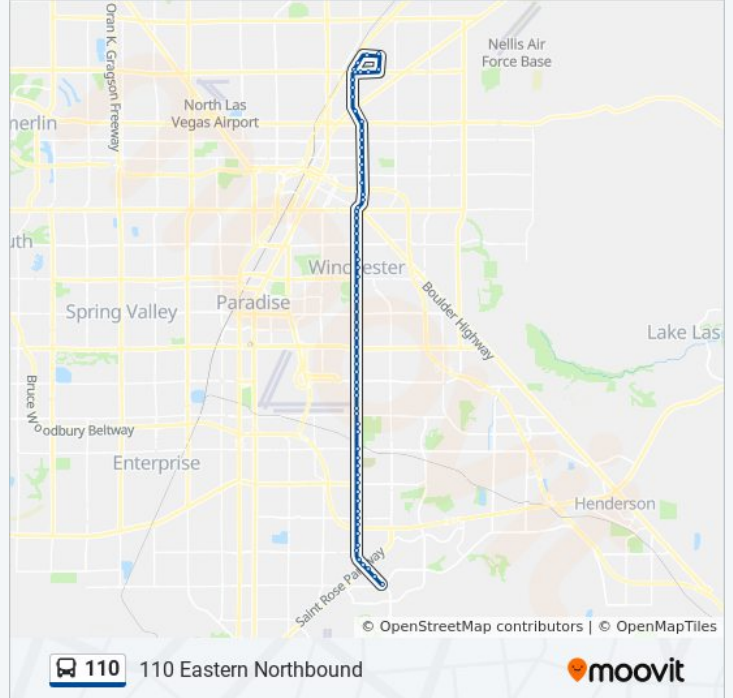

Nb Eastern After St Louis

Nb Eastern After Oakey

Nb Eastern After Franklin

Nb Eastern After Ballard

Nb Eastern After Fremont

Nb Eastern After Sunrise

Nb Eastern Before Stewart

Nb Eastern After Cedar

Nb Eastern After Bonanza

Nb Eastern After Harris

Nb Eastern After Washington

Nb Eastern After Searles

Nb Civic Center After Owens

Nb Civic Center After Tonopah

Nb Civic Center After Lake Mead
 Nb Civic Center After Mcdaniel
 Nb Civic Center After Cartier
 Nb Civic Center After Evans
 Nb Civic Center After Brooks
 Eb Cheyenne After Civic Center
 Eb Cheyenne Before Carroll
 Eb Cheyenne After Berg
 Nb Campus at Csn Cheyenne Campus
 Wb Gowan Before Belmont
 Wb Gowan After Berg
 Sb Civic Center After Seco Adobe
 Sb Civic Center After Cope

Direction: 110 Eastern Southbound

69 stops

[VIEW LINE SCHEDULE](#)

Eb Cheyenne After Civic Center
 Eb Cheyenne Before Carroll
 Eb Cheyenne After Berg
 Nb Campus at Csn Cheyenne Campus
 Wb Gowan Before Belmont
 Wb Gowan After Berg
 Sb Civic Center After Seco Adobe
 Sb Civic Center After Cope
 Sb Civic Center After Basswood
 Sb Civic Center After Brooks
 Sb Civic Center After Evans
 Sb Civic Center Before Putnam
 Sb Civic Center After Las Vegas
 Sb Civic Center Before Lake Mead
 Sb Civic Center After Lake Mead
 Sb Civic Center After Tonopah