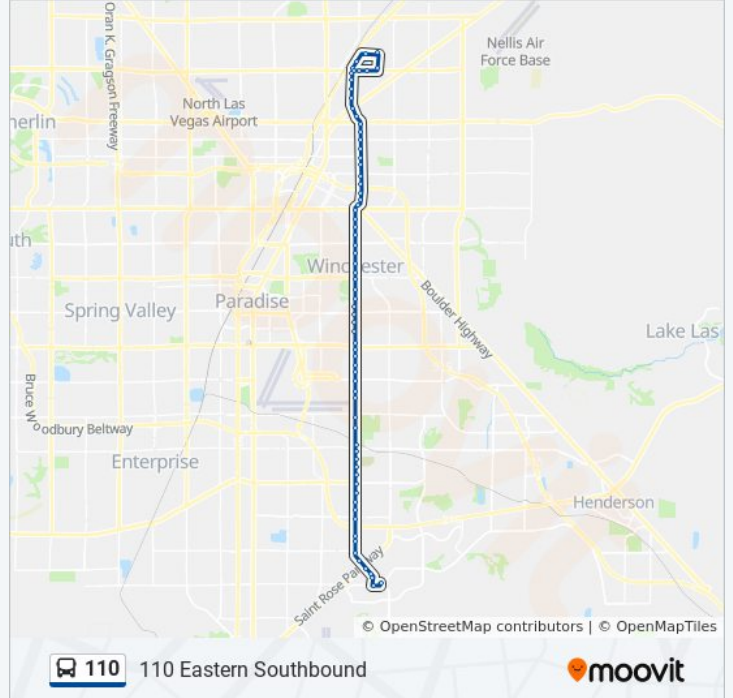

Direction: 110 Eastern Southbound

69 stops

[VIEW LINE SCHEDULE](#)

Eb Cheyenne After Civic Center
 Eb Cheyenne Before Carroll
 Eb Cheyenne After Berg
 Nb Campus at Csn Cheyenne Campus
 Wb Gowan Before Belmont
 Wb Gowan After Berg
 Sb Civic Center After Seco Adobe
 Sb Civic Center After Cope
 Sb Civic Center After Basswood
 Sb Civic Center After Brooks
 Sb Civic Center After Evans
 Sb Civic Center Before Putnam
 Sb Civic Center After Las Vegas
 Sb Civic Center Before Lake Mead
 Sb Civic Center After Lake Mead
 Sb Civic Center After Tonopah

110 bus Info

Direction: 110 Eastern Southbound

Stops: 69

Trip Duration: 90 min

Line Summary:

- Sb Eastern After Owens
- Sb Eastern After Searles
- Sb Eastern After Washington
- Sb Eastern After Kirk
- Sb Eastern After Bonanza
- Sb Eastern After Cedar
- Sb Eastern After Stewart
- Sb Eastern After Isabelle
- Sb Eastern Before Fremont
- Sb Eastern After Charleston
- Sb Eastern After Franklin
- Sb Eastern After Oakey
- Sb Eastern After St Louis
- Sb Eastern After Sahara
- Sb Eastern After Karen
- Sb Eastern After Palma Vista
- Sb Eastern After Golden Arrow
- Sb Eastern After Desert Inn
- Sb Eastern After Pueblo
- Sb Eastern After Tioga
- Sb Eastern After Viking
- Sb Eastern After Flamingo
- Sb Eastern After Rochelle
- Sb Eastern After Harmon
- Sb Eastern Before Tropicana
- Sb Eastern After Tropicana
- Sb Eastern After Reno
- Sb Eastern After Hacienda
- Sb Eastern After Rawhide
- Sb Eastern After Russell
- Sb Eastern After Oquendo
- Sb Eastern After Patrick
- Sb Eastern After Sunset

Direction:

62 stops

[VIEW LINE SCHEDULE](#)

Sb Civic Center After Cope
 Sb Civic Center After Basswood
 Sb Civic Center After Brooks
 Sb Civic Center After Evans
 Sb Civic Center Before Putnam
 Sb Civic Center After Las Vegas
 Sb Civic Center Before Lake Mead
 Sb Civic Center After Lake Mead
 Sb Civic Center After Tonopah