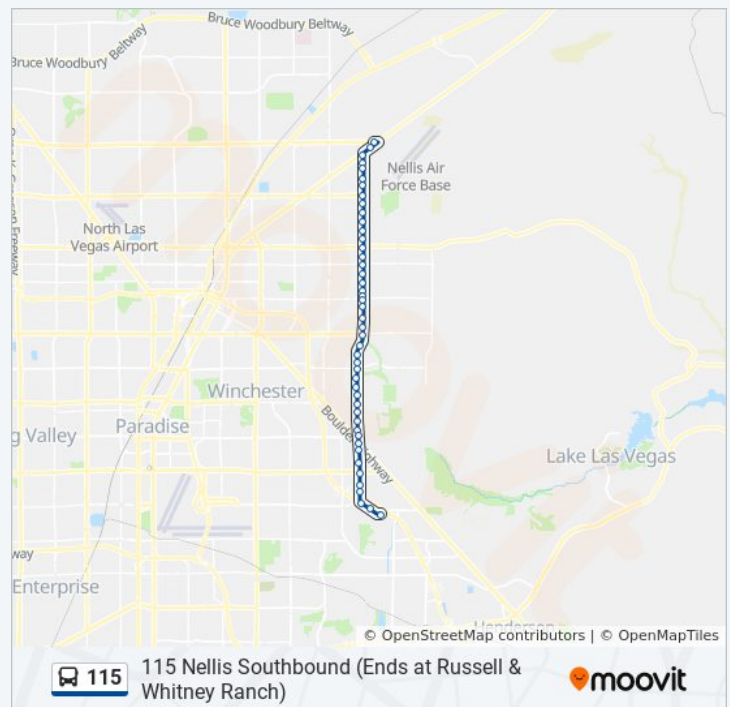

## Russell & Whitney Ranch)

45 stops

[VIEW LINE SCHEDULE](#)

- Eb Craig Before Las Vegas
- Sb Las Vegas Before Nellis
- Sb Nellis After Las Vegas
- Sb Nellis at 3909 N. Nellis
- Sb Nellis After Desert Winds Mhp
- Sb Nellis After Gowan
- Sb Nellis Before Cheyenne
- Sb Nellis After Cheyenne
- Sb Nellis After Cecile
- Sb Nellis After Alto
- Sb Nellis After Cartier
- Sb Nellis After Carey
- Sb Nellis After Judson
- Sb Nellis After Lake Mead
- Sb Nellis After Kell
- Sb Nellis After Owens
- Sb Nellis After Monroe
- Sb Nellis After Washington
- Sb Nellis After Harris
- Sb Nellis Before Bonanza
- Sb Nellis After Bonanza
- Sb Nellis at 401 N. Nellis
- Sb Nellis After Stewart
- Sb Nellis Before Charleston
- Sb Nellis After Charleston
- Sb Nellis Before Mohave
- Sb Nellis After Chicago
- Sb Nellis After Baltimore
- Sb Nellis After Sahara
- Sb Nellis Before Vegas Valley

## 115 Nellis Southbound (Ends at Russell & Whitney Ranch) Route Timetable:

Sunday	12:51 AM
Monday	12:51 AM
Tuesday	12:51 AM
Wednesday	12:51 AM
Thursday	12:51 AM
Friday	12:51 AM
Saturday	12:51 AM

### 115 bus Info

**Direction:** 115 Nellis Southbound (Ends at Russell & Whitney Ranch)

**Stops:** 45

**Trip Duration:** 42 min

**Line Summary:**

Sb Nellis After Vegas Valley

Sb Nellis After Happy Valley

Sb Nellis After Vista Flora