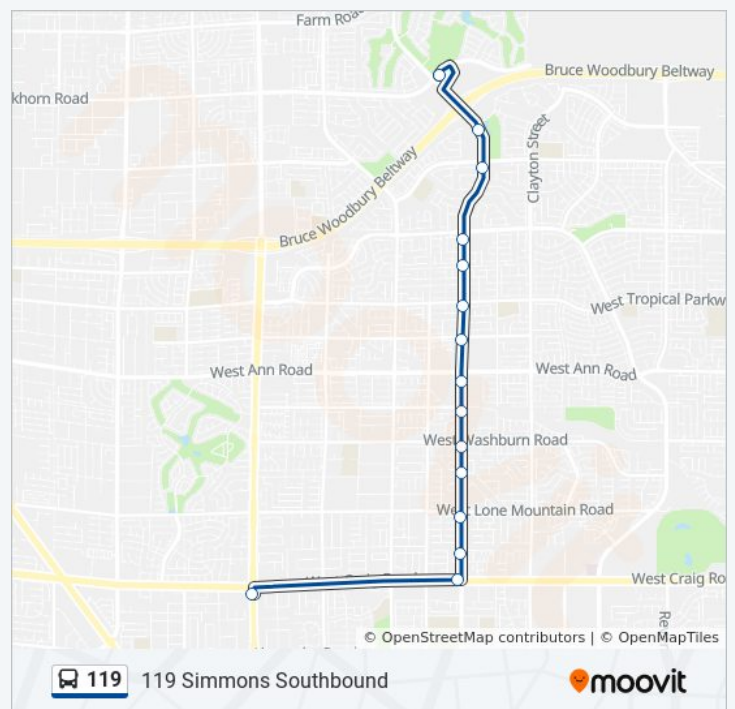

15 stops

[VIEW LINE SCHEDULE](#)

- Eb Elkhorn After Aliante
- Sb Aliante After Nature Park
- Sb Aliante After Deer Springs
- Sb Simmons After Centennial
- Sb Simmons Before Ranch House
- Sb Simmons After Tropical
- Sb Simmons After El Campo Grande
- Sb Simmons After Ann
- Sb Simmons After Hammer
- Sb Simmons After Washburn
- Sb Simmons After Crackling Leaves
- Sb Simmons After Lone Mountain
- Sb Simmons After Bradford Hill
- Wb Craig After Simmons
- Sb Decatur After Craig

119 Simmons Southbound Route Timetable:

Sunday	1:26 AM
Monday	1:26 AM
Tuesday	1:26 AM
Wednesday	1:26 AM
Thursday	1:26 AM
Friday	1:26 AM
Saturday	1:26 AM

119 bus Info

Direction: 119 Simmons Southbound

Stops: 15

Trip Duration: 15 min

Line Summary:

119 bus time schedules and route maps are available in an offline PDF at moovitapp.com. Use the [Moovit App](#) to see live bus times, train schedule or subway schedule, and step-by-step directions for all public transit in Las Vegas.

[About Moovit](#) • [MaaS Solutions](#) • [Supported Countries](#) • [Mooviter Community](#)

© 2024 Moovit - All Rights Reserved

Check Live Arrival Times