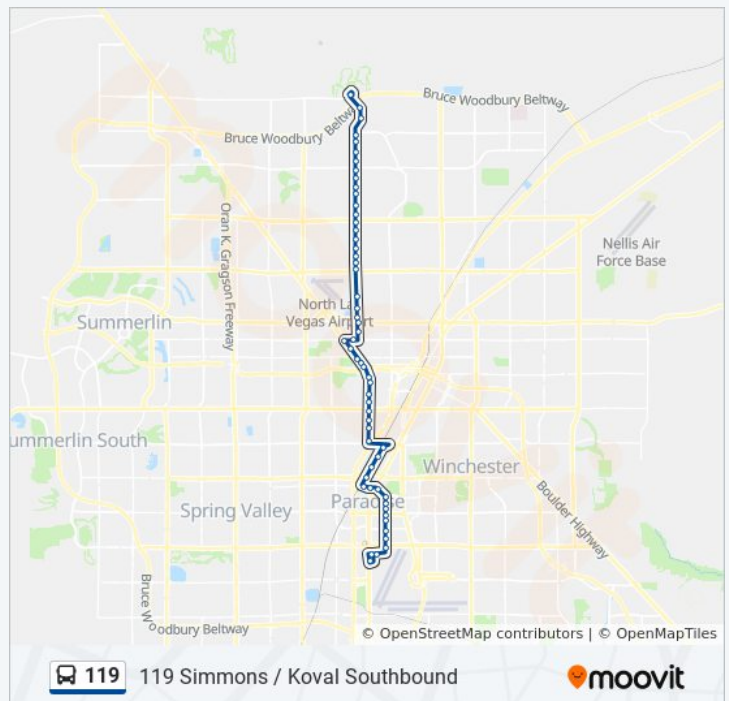

Eb Elkhorn After Aliante

**Direction: 119 Simmons / Koval Southbound**

57 stops

[VIEW LINE SCHEDULE](#)

Eb Elkhorn After Aliante

Sb Aliante After Nature Park

Sb Aliante After Deer Springs

Sb Simmons After Centennial

Sb Simmons After Bradford Hill

Sb Simmons After Craig

Sb Simmons After San Miguel

Sb Simmons After Alexander

Sb Simmons After Gilmore

Sb Simmons After Gowan

Sb Simmons Before Colton

Sb Simmons Before Cheyenne

Sb Simmons Before Citizen

Sb Simmons After Carey

Sb Simmons Before Lake Mead

Sb Simmons Before Coran

Sb Simmons Before Holly

Wb Vegas After Windchime

**119 bus Time Schedule**

119 Simmons / Koval Southbound Route Timetable:

**Direction:** 119 Simmons / Koval Southbound

**Stops:** 57

**Trip Duration:** 72 min

**Line Summary:**

Sb Rancho After Vegas  
Sb Rancho After Riverside  
Sb Rancho After Washington  
Sb Rancho After Ernest May  
Sb Rancho After Bonanza  
Sb Rancho After Mesquite  
Sb Rancho After Rancho Bel Air  
Sb Rancho After Alta  
Sb Rancho After Palomino  
Sb Rancho Before Charleston  
Sb Rancho After Llewellyn  
Sb Rancho After Oakey  
Sb Rancho Before Sahara  
Sb Sammy Davis Jr After So Bridge  
Sb Sammy Dav Jr After Circ Circ Dr  
Sb Sammy Davis Jr Before Genting  
Sb Sammy Davis Jr Before Desert Inn  
Eb Mel Torme After Sammy Davis Jr  
Eb Spring Mountain After Mel Torme  
Eb Sands After Las Vegas  
Sb Koval After Sands  
Sb Koval After Krueger  
Sb Koval After Winnick  
Sb Koval After Flamingo  
Sb Koval Before Rochelle  
Sb Koval After Harmon  
Sb Koval After Tompkins  
Sb Koval After Tropicana  
Wb Reno After Haven  
Nb Las Vegas at Luxor/Mandalay Bay  
Eb Reno After Las Vegas