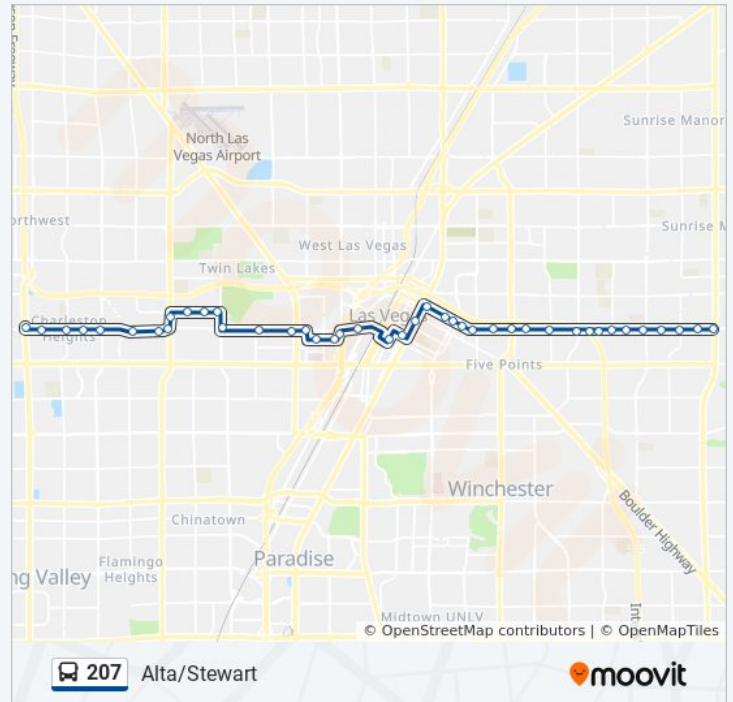

207 bus Info

Direction: 207 Stewart / Alta Westbound

Stops: 50

Trip Duration: 65 min

Line Summary:

Wb Alta After Tonopah

Wb Alta After Rancho

Wb Alta Before Campbell

Wb Meadows at Meadows Mall

Wb Meadows Before Decatur

Sb Decatur After Meadows

Wb Alta After Decatur

Wb Alta Before Brush

Wb Alta After Falcon

Wb Alta After Jones

207 bus Info

Direction: 207 Stewart / Alta Westbound (Ends at Rainbow)

Stops: 42

Trip Duration: 51 min

Line Summary:

Wb Alta After Hussey

Wb Alta After Torrey Pines

Wb Alta Before Vassar

Nb Rainbow After Alta