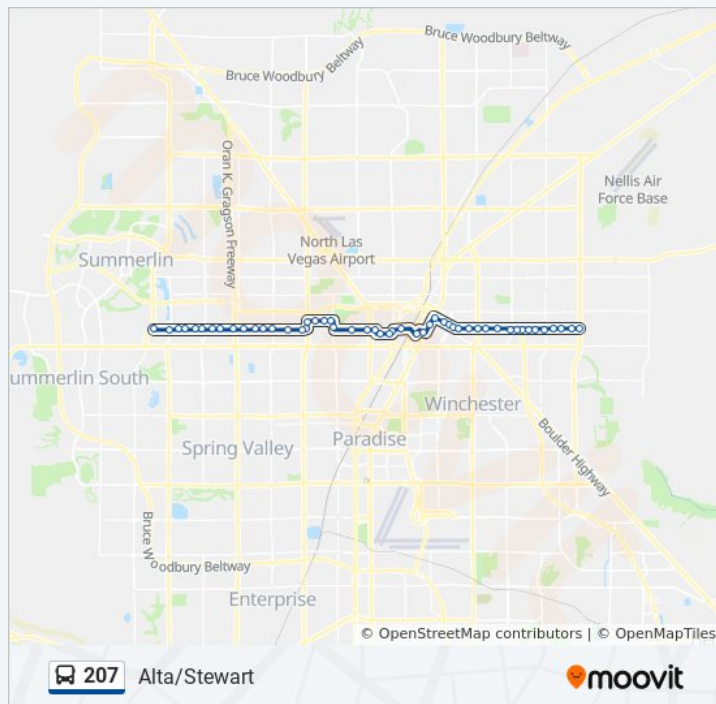

Wb Stewart After Bruce

Wb Stewart After 14th

Wb Stewart After Maryland

Wb Stewart After 10th

Wb Stewart After 6th

Sb Las Vegas Before Carson

Wb Clark After 4th

Sb Casino Center After Bonneville

Wb Bonneville After Grand Central

Sb Martin L King After Alta

Wb Pinto After Martin L King

Wb Pinto Before Rose

207 bus Time Schedule

207 Stewart / Alta Westbound Route Timetable:

Sunday	6:37 AM - 6:26 PM
Monday	5:50 AM - 6:42 PM
Tuesday	5:50 AM - 6:42 PM
Wednesday	5:50 AM - 6:42 PM
Thursday	5:50 AM - 6:42 PM
Friday	5:50 AM - 6:42 PM
Saturday	6:37 AM - 6:26 PM

207 bus Info

Direction: 207 Stewart / Alta Westbound

Stops: 50

Trip Duration: 65 min

Line Summary:

Wb Alta After Tonopah

Wb Alta After Rancho

Wb Alta Before Campbell

Nb Valley View After Alta

Wb Meadows After Valley View

Wb Meadows at Meadows Mall

Wb Meadows Before Decatur

Sb Decatur After Meadows

Wb Alta After Decatur

Wb Alta Before Brush

Wb Alta After Falcon