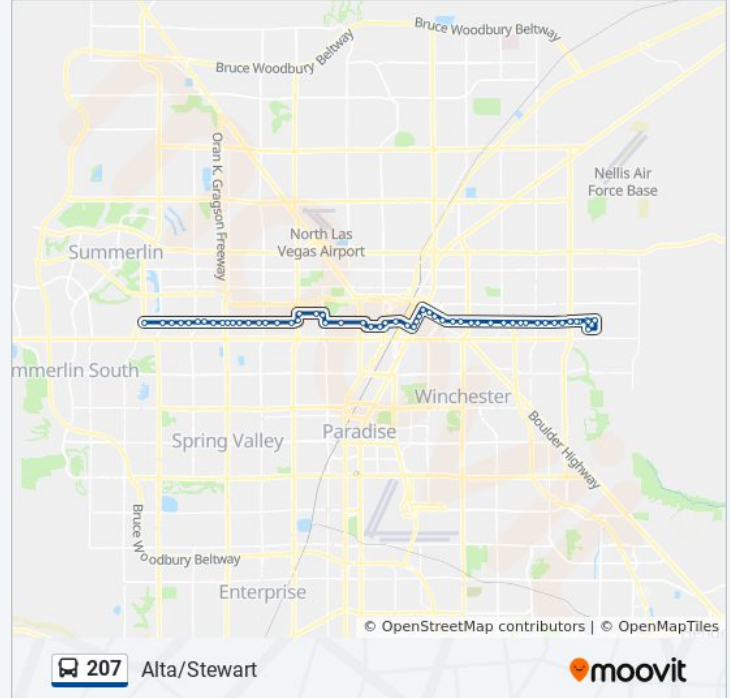

207 bus Info
Direction: 207 Alta / Stewart Eastbound
Stops: 57
Trip Duration: 69 min
Line Summary:

Eb Alta After Valley View

Eb Alta Before Campbell

Eb Alta After Rancho

Eb Pinto After Rose

Eb Pinto Before Martin L King

Eb Stewart Before 10th

Eb Stewart After 13th

Eb Stewart After Bruce

Eb Stewart After 21st

Eb Stewart After Eastern

Eb Stewart After 28th

Eb Stewart After Mojave

Eb Stewart After Pecos

Eb Stewart Before Sir William

Eb Stewart After Christy

Eb Stewart Before Linn

Wb Mabel After Bergin

Wb Stewart After Christy

Wb Stewart After Sturgeon

Wb Stewart After Nellis

Direction: 207 Stewart / Alta Westbound

207 bus Info

Direction: 207 Stewart / Alta Westbound

Stops: 50

Trip Duration: 65 min

Line Summary:

Wb Alta After Tonopah

Wb Alta After Rancho

Wb Alta Before Campbell