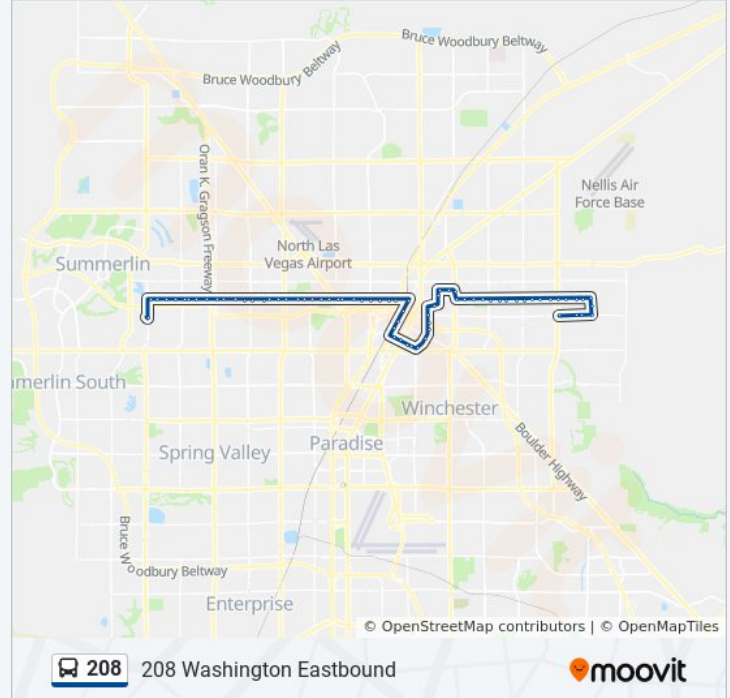

208 Washington Eastbound

Get The App

The 208 bus line (208 Washington Eastbound) has 2 routes. For regular weekdays, their operation hours are:
 (1) 208 Washington Eastbound: 12:05 AM - 11:10 PM
 (2) 208 Washington Westbound: 4:42 AM - 11:51 PM
 Use the Moovit App to find the closest 208 bus station near you and find out when is the next 208 bus arriving.

Eb Washington After Eastern

Eb Washington After 28th

Eb Washington After Mojave

Eb Washington Before Pecos

Eb Washington After Pecos

Eb Washington After Parkhurst

Eb Washington Before Sandhill

Eb Washington Before Lamb

Eb Washington Before Sloan

Sb Sloan Before Bonanza

Wb Bonanza After Sloan

Wb Bonanza After Linn

Wb Bonanza Before Christy

Wb Bonanza After Ute

Direction: 208 Washington Westbound

67 stops

Direction: 208 Washington Westbound

Stops: 67

Trip Duration: 75 min

Line Summary:

Wb Washington After Mojave

Wb Washington After Meyer

Nb Eastern After Washington

Wb Searles After Eastern