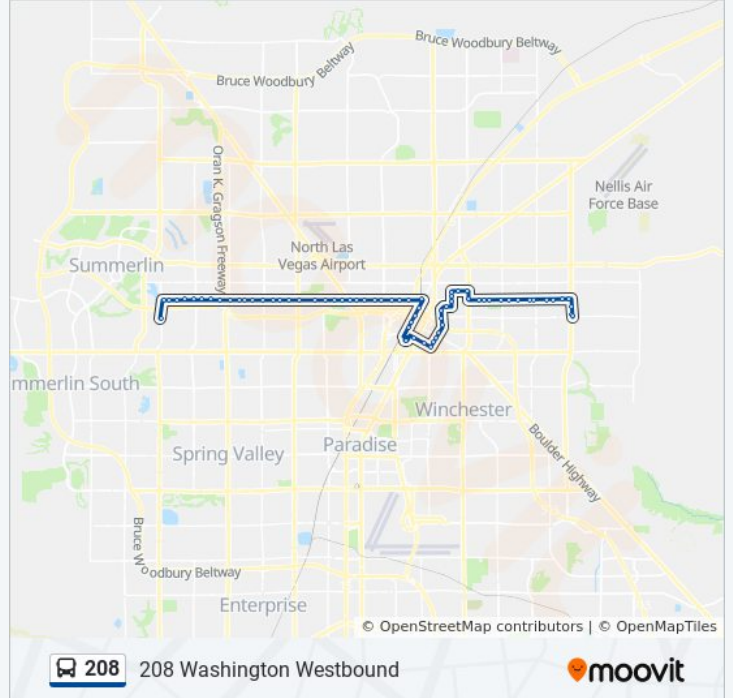

208 Washington Eastbound

Get The App

The 208 bus line (208 Washington Eastbound) has 2 routes. For regular weekdays, their operation hours are:
 (1) 208 Washington Eastbound: 12:05 AM - 11:10 PM
 (2) 208 Washington Westbound: 4:42 AM - 11:51 PM
 Use the Moovit App to find the closest 208 bus station near you and find out when is the next 208 bus arriving.

Direction: 208 Washington Westbound

Stops: 67

Trip Duration: 75 min

Line Summary:

Wb Washington After Mojave

Wb Washington After Meyer

Nb Eastern After Washington

Wb Searles After Eastern

Nb Main After Fremont

Nb Main After Stewart

Nb Main After Bonanza

Wb Washington After Main

Wb Washington After D

Wb Washington After H

Wb Washington After J

Wb Washington After Martin L King

Wb Washington After Comstock

Wb Washington After Tonopah

Wb Washington After Robin

Wb Washington Before Rancho

Wb Washington After Sahara

Wb Washington After Baker
Wb Washington Before Valley View
Wb Washington After Ann
Wb Washington Before Decatur
Wb Washington After Minnesota
Wb Washington After Michael
Wb Washington After Smith
Wb Washington After Jones
Wb Washington After Greystone
Wb Washington After Torrey Pines
Wb Washington After Confetti Grdens
Wb Washington Before Rainbow
Wb Washington After Rock Springs
Wb Washington After Tenaya
Wb Washington Before Buffalo
Wb Washington After Buffalo
Wb Washington After Red Boulder
Wb Washington After Cimarron
Wb Washington After Washington Oaks
Wb Washington Before Durango
Westcliff Transit Center