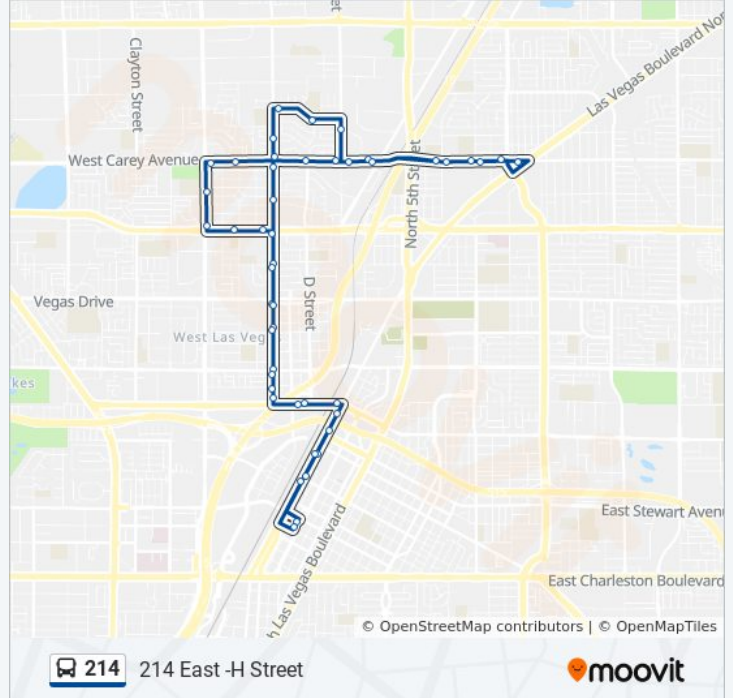

214 East -H Street

Get The App

The 214 bus line (214 East -H Street) has 2 routes. For regular weekdays, their operation hours are:

(1) 214 East -H Street: 12:26 AM - 11:26 PM (2) 214 West -D Street: 6:09 AM - 7:53 PM

Use the Moovit App to find the closest 214 bus station near you and find out when is the next 214 bus arriving.

**Direction: 214 East -H Street**

46 stops

[VIEW LINE SCHEDULE](#)

- Bonneville Transit Center Bay 4
- Nb Main After Bridger
- Nb Main After Fremont
- Nb Main After Stewart
- Wb Bonanza After Main
- Wb Bonanza After D
- Nb H After Bonanza
- Nb H After Washington
- Nb H After Monroe
- Nb H Before Harrison
- Nb H After Byrnes
- Wb Lake Mead After Revere
- Wb Lake Mead After Concord
- Nb Martin L King After Lake Mead
- Nb Martin L King After Balzar
- Eb Carey After Martin L King
- Eb Carey After North
- Nb Revere After Carey
- Nb Revere After Nelson
- Eb Rossmoyne After Revere
- Eb Rossmoyne After Baron
- Sb Commerce After Duchess

**214 bus Info**

**Direction:** 214 East -H Street

**Stops:** 46

**Trip Duration:** 56 min

**Line Summary:**

- Eb Carey After Commerce
- Eb Carey Before Losee
- Eb Carey After Donna
- Eb Carey After Bruce
- Eb Carey After Civic Center
- Wb Carey After Civic Center
- Wb Carey After Bruce
- Wb Carey After Donna
- Wb Carey After Losee
- Wb Carey After Commerce
- Wb Carey After Englestad
- Sb Revere After Carey
- Sb Revere After Balzar
- Sb H After Lake Mead
- Sb H After Doolittle
- Sb H After Owens
- Sb H Before Monroe
- Sb H After Washington
- Sb H After Mcwilliams
- Eb Bonanza After City Parkway
- Sb Main After Bonanza
- Sb Main Before Fremont St
- Sb Main After Bridger
- Bonneville Transit Center Bay 4

**Direction: 214 West -D Street**

36 stops

[VIEW LINE SCHEDULE](#)

- Bonneville Transit Center Bay 4
- Nb Main After Bridger
- Nb Main After Fremont
- Nb Main After Stewart
- Wb Bonanza After Main

**214 bus Time Schedule**