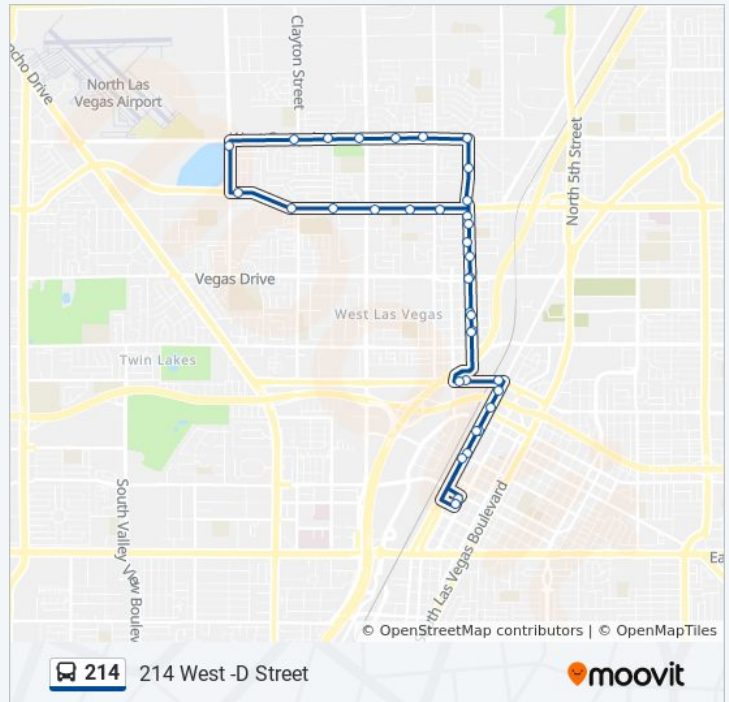

214 East -H Street

Get The App

The 214 bus line (214 East -H Street) has 2 routes. For regular weekdays, their operation hours are:

(1) 214 East -H Street: 12:26 AM - 11:26 PM (2) 214 West -D Street: 6:09 AM - 7:53 PM

Wb Carey After Englestad

Wb Carey After Revere

Wb Carey Before North

Wb Carey After Martin L King

Wb Carey After West

Wb Carey After Clayton

Sb Simmons After Carey

Eb Lake Mead After Simmons

Sb D After Monroe

Sb D Before Adams

Eb Bonanza After City Parkway

Sb Main After Bonanza

Sb Main Before Fremont St

Sb Main After Bridger

Bonneville Transit Center Bay 4

**214 bus Info**

**Direction:** 214 West -D Street

**Stops:** 36

**Trip Duration:** 48 min

**Line Summary:**

214 bus time schedules and route maps are available in an offline PDF at moovitapp.com. Use the [Moovit App](#) to see live bus times, train schedule or subway schedule, and step-by-step directions for all public transit in Las Vegas.