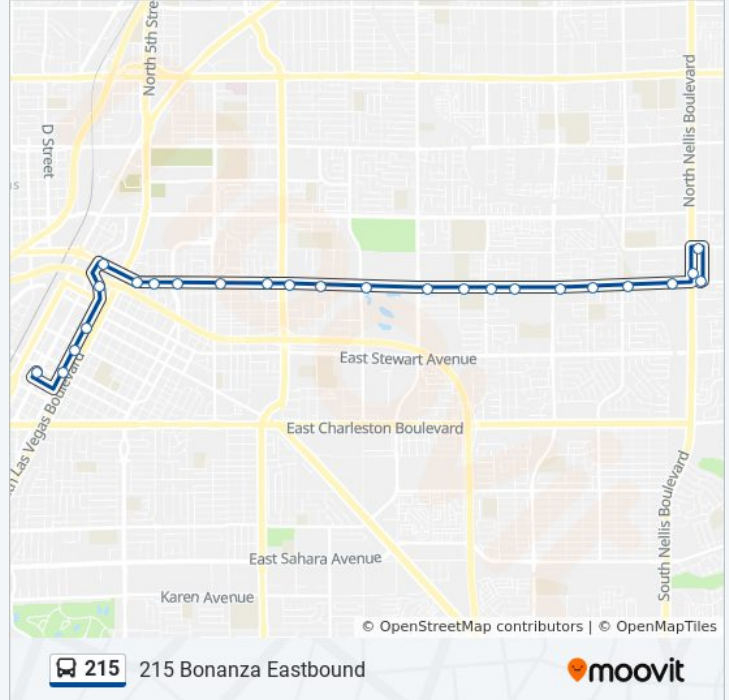

Direction: 215 Bonanza Eastbound

25 stops

[VIEW LINE SCHEDULE](#)

- Bonneville Transit Center Bay 10
- Nb 4th After Bonneville
- Nb 4th After Lewis
- Nb 4th at Fremont Street Experience
- Nb 4th After Stewart
- Eb Bonanza After Casino Center
- Eb Bonanza After Las Vegas
- Eb Bonanza After 9th
- Eb Bonanza After Maryland
- Eb Bonanza After Bruce
- Eb Bonanza After 23rd
- Eb Bonanza After Eastern
- Eb Bonanza After 28th
- Eb Bonanza After Mojave
- Eb Bonanza After Pecos
- Eb Bonanza After Honolulu
- Eb Bonanza After Sandhill
- Eb Bonanza After Triest
- Eb Bonanza After Lamb
- Eb Bonanza After Page
- Eb Bonanza After Marion
- Eb Bonanza Before Lillian

215 bus Info

Direction: 215 Bonanza Eastbound

Stops: 25

Trip Duration: 28 min

Line Summary:

Nb Nellis After Bonanza

Eb Harris After Nellis

Wb Bonanza After Ute

Direction: 215 Bonanza Westbound

22 stops

[VIEW LINE SCHEDULE](#)

Wb Bonanza After Ute

Wb Bonanza After Nellis

Wb Bonanza After Lillian

Wb Bonanza Before Marion

Wb Bonanza After Page

215 bus Info

Direction: 215 Bonanza Westbound

Stops: 22

Trip Duration: 28 min

Line Summary:

Sb Las Vegas After Mesquite

Sb Las Vegas Before Carson

Sb Las Vegas Before Clark