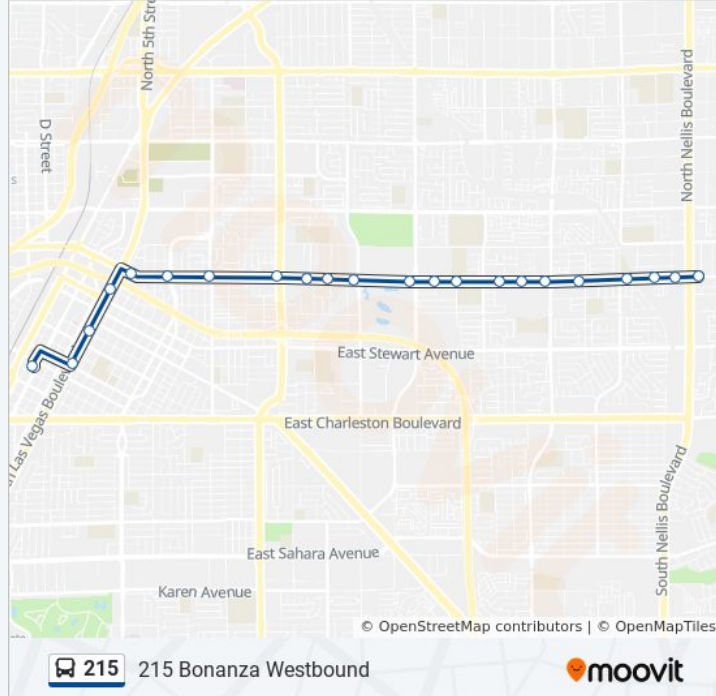

Sb Las Vegas After Mesquite

Sb Las Vegas Before Carson

Sb Las Vegas Before Clark

Bonneville Transit Center Bay 10

215 bus time schedules and route maps are available in an offline PDF at moovitapp.com. Use the [Moovit App](#) to see live bus times, train schedule or subway schedule, and step-by-step directions for all public transit in Las Vegas.

[About Moovit](#) • [MaaS Solutions](#) • [Supported Countries](#) • [Mooviter Community](#)

© 2024 Moovit - All Rights Reserved

Check Live Arrival Times