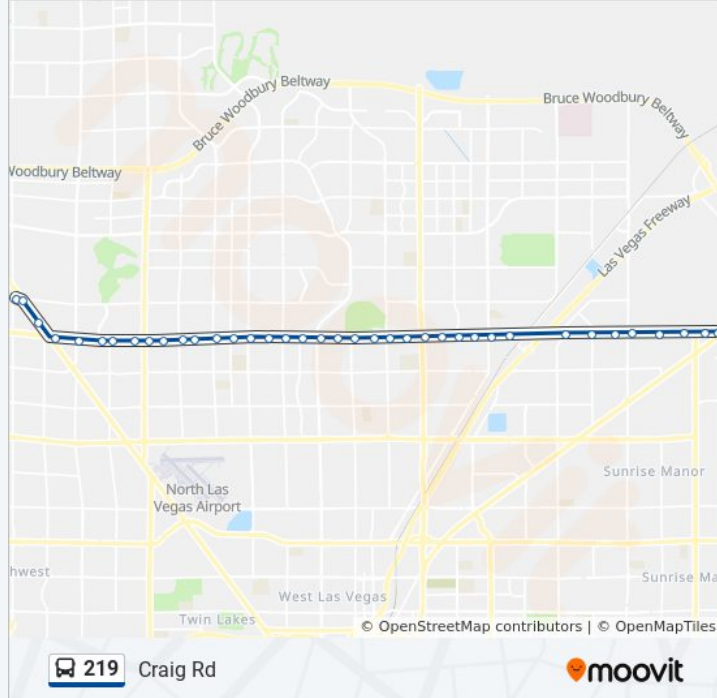

## 219 bus Info

**Direction:** 219 Craig Eastbound

**Stops:** 38

**Trip Duration:** 38 min

**Line Summary:**

Eb Craig After Commerce

Eb Craig After Goldfield

Eb Craig After 5th

Eb Craig Before Arcata

Eb Craig After Arcata

Eb Craig Before Losee

Eb Craig After Losee

Eb Craig After Berg

Eb Craig After Pecos

Eb Craig Before Walnut

Eb Craig After Barcelo

Eb Craig After Lamb

Eb Craig After Calimesa

Eb Craig After Lamont

Eb Craig After Nellis

Eb Craig Before Las Vegas

### Direction: 219 Craig Westbound

41 stops

[VIEW LINE SCHEDULE](#)

Eb Craig Before Las Vegas

Sb Las Vegas Before Nellis

Nb Nellis After Las Vegas

Wb Craig After Nellis

Wb Craig After Lamont