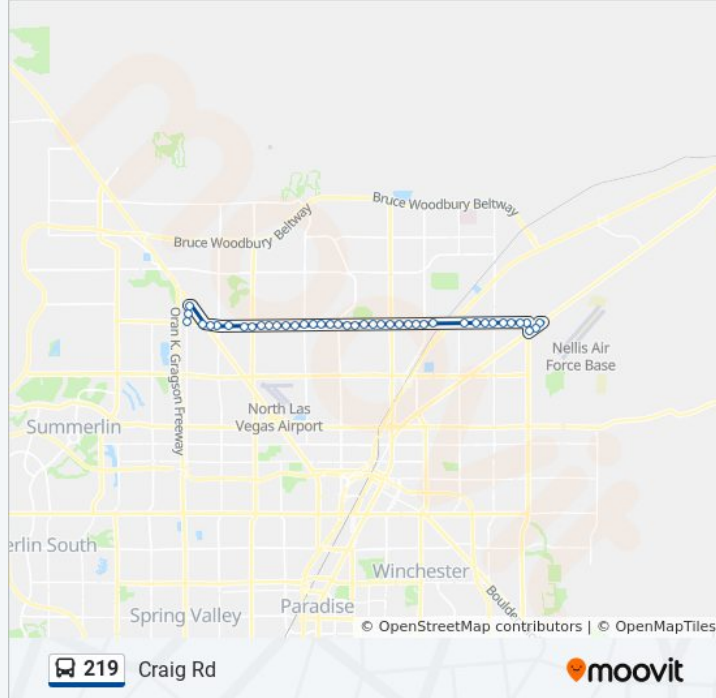

### 219 bus Info

**Direction:** 219 Craig Westbound

**Stops:** 41

**Trip Duration:** 42 min

**Line Summary:**

Wb Craig After Lawrence

Wb Craig After Bruce

Wb Craig After Donna

Wb Craig After Clayton

Wb Craig After Coleman

Wb Craig After Simmons

Wb Craig After Ferrell

Wb Craig After Allen

Wb Craig Before Bravita

Wb Craig After Valley

Wb Craig After San Mateo

Wb Craig After Decatur

Wb Craig After Thom

Wb Craig After Camino Del Oro

Wb Craig After Jones

Wb Craig Before Rancho

Wb Craig After Rancho

Nb Rainbow After Craig

Nb Rainbow After Painted Desert

Eb Lone Mountain Before Rancho

219 bus time schedules and route maps are available in an offline PDF at [moovitapp.com](https://moovitapp.com). Use the [Moovit App](#) to see live bus times, train schedule or subway schedule, and step-by-step directions for all public transit in Las Vegas.