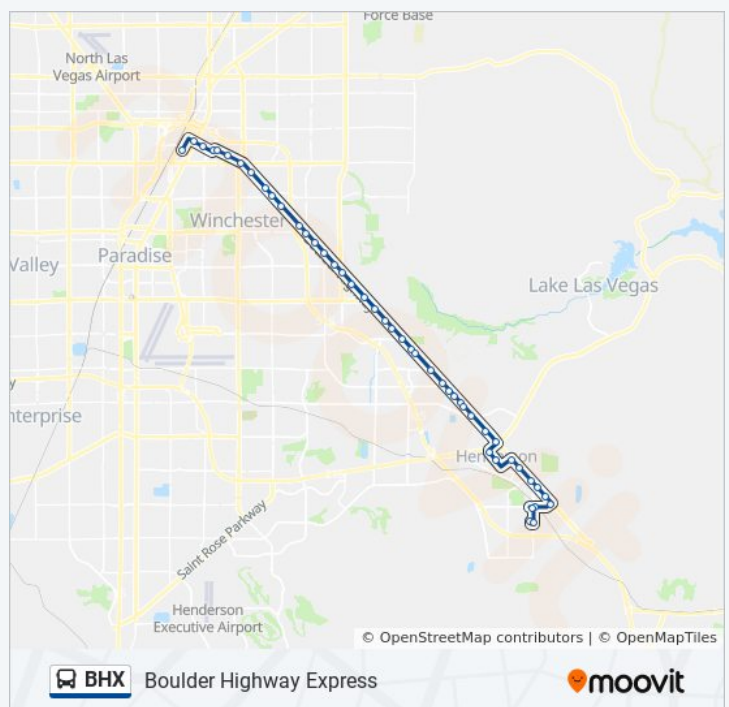

**BHX bus Time Schedule**

Bhx-A Boulder Hwy Express Southbound (Via Csn Henderson) Route Timetable:

Sunday	Not Operational
Monday	5:50 AM - 8:29 PM
Tuesday	5:50 AM - 8:29 PM
Wednesday	5:50 AM - 8:29 PM
Thursday	5:50 AM - 8:29 PM
Friday	5:50 AM - 8:29 PM
Saturday	6:15 AM - 3:56 PM

**BHX bus Info**

**Direction:** Bhx-A Boulder Hwy Express Southbound (Via Csn Henderson)

**Stops:** 46

**Trip Duration:** 86 min

**Line Summary:**

Boulder Highway Express

Sb Boulder Before Tulip Falls

Sb Boulder After Galleria