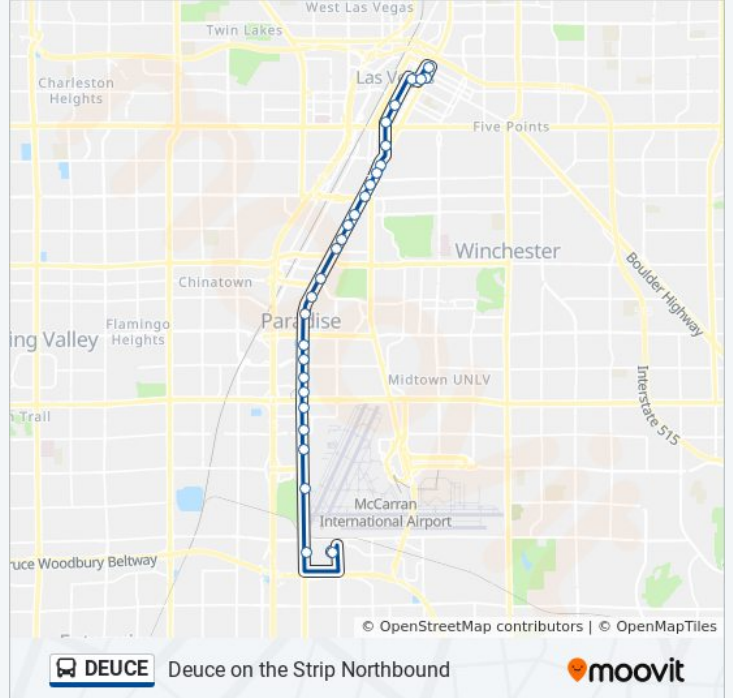

Nb Las Vegas After St Louis

Nb Las Vegas Before Oakey

Nb 3rd After Imperial

DEUCE bus Time Schedule

Deuce on the Strip Northbound Route Timetable:

Sunday	24 hours
Monday	24 hours
Tuesday	24 hours
Wednesday	24 hours
Thursday	24 hours
Friday	24 hours
Saturday	24 hours

DEUCE bus Info**Direction:** Deuce on the Strip Northbound**Stops:** 28**Trip Duration:** 65 min**Line Summary:**

- Nb Casino Center at Coolidge
- Nb Casino Center Before Garces
- Eb Carson After Casino Center
- Nb 4th at Fremont Street Experience
- Eb Stewart After 4th
- Sb Lv Blvd at Fremont St Experience

Direction: Deuce on the Strip Southbound

27 stops

[VIEW LINE SCHEDULE](#)

- Sb Lv Blvd at Fremont St Experience
- Wb Carson Before 3rd
- Sb Casino Center at Garces
- Sb Casino Center at Coolidge
- Sb 3rd Before Imperial
- Sb Las Vegas After Oakey
- Sb Las Vegas at the Strat
- Sb Las Vegas After Sahara
- Sb Lv Blvd at Hilton Grnd Vacations
- Sb Lv Blvd at Slots-A-Fun/Circ Circ
- Sb Las Vegas Before Resorts World
- Sb Las Vegas at Encore
- Sb Las Vegas at Fashion Show Mall
- Sb Las Vegas at Treasure Island
- Sb Las Vegas at the Mirage
- Sb Las Vegas at Caesars Palace
- Sb Las Vegas at Bellagio
- Sb Las Vegas at Park Mgm

Direction: Deuce on the Strip Southbound

Stops: 27

Trip Duration: 66 min

Line Summary:

Sb Las Vegas at Excalibur

Sb Las Vegas at Luxor

Sb Las Vegas at Mandalay Bay

Sb Las Vegas at Las Vegas Sign