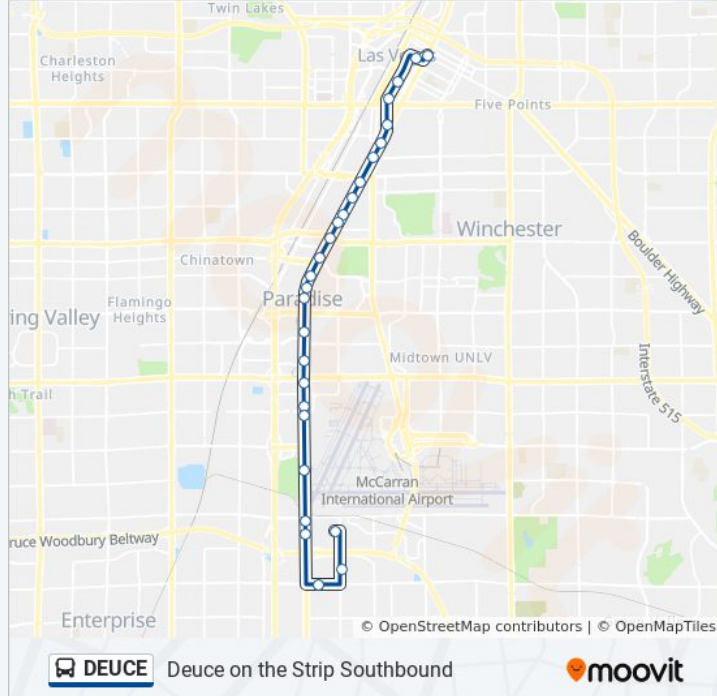

DEUCE bus Info**Direction:** Deuce on the Strip Northbound**Stops:** 28**Trip Duration:** 65 min**Line Summary:**

- Nb Casino Center at Coolidge
- Nb Casino Center Before Garces
- Eb Carson After Casino Center
- Nb 4th at Fremont Street Experience
- Eb Stewart After 4th
- Sb Lv Blvd at Fremont St Experience

Direction: Deuce on the Strip Southbound

27 stops

[VIEW LINE SCHEDULE](#)

- Sb Lv Blvd at Fremont St Experience
- Wb Carson Before 3rd
- Sb Casino Center at Garces
- Sb Casino Center at Coolidge
- Sb 3rd Before Imperial
- Sb Las Vegas After Oakey
- Sb Las Vegas at the Strat
- Sb Las Vegas After Sahara
- Sb Lv Blvd at Hilton Grnd Vacations
- Sb Lv Blvd at Slots-A-Fun/Circ Circ
- Sb Las Vegas Before Resorts World
- Sb Las Vegas at Encore
- Sb Las Vegas at Fashion Show Mall
- Sb Las Vegas at Treasure Island
- Sb Las Vegas at the Mirage
- Sb Las Vegas at Caesars Palace
- Sb Las Vegas at Bellagio
- Sb Las Vegas at Park Mgm

Direction: Deuce on the Strip Southbound

Stops: 27

Trip Duration: 66 min

Line Summary:

Sb Las Vegas at Excalibur

Sb Las Vegas at Luxor

Sb Las Vegas at Mandalay Bay

Sb Las Vegas at Las Vegas Sign

Sb Las Vegas After Sunset

Sb Las Vegas After Town Square

Eb Warm Sprngs at Lv Prm Outlets-So

Nb Gilespeie at Mccarran R-A-C Ctr

South Strip Transit Terminal Bay 3

DEUCE bus time schedules and route maps are available in an offline PDF at moovitapp.com. Use the [Moovit App](#) to see live bus times, train schedule or subway schedule, and step-by-step directions for all public transit in Las Vegas.