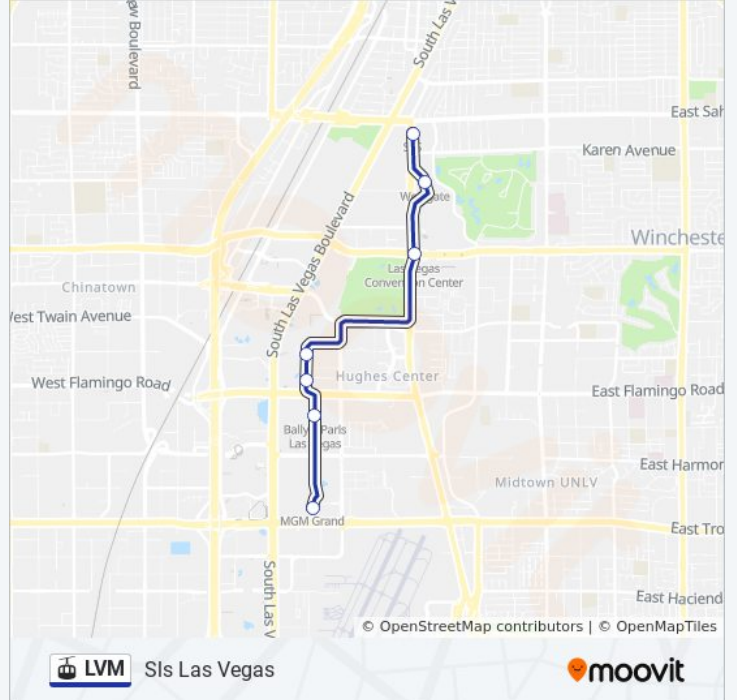

### LVM monorail Info

**Direction:** Mgm Grand Station

**Stops:** 7

**Trip Duration:** 10 min

**Line Summary:**

**Direction: Sls Las Vegas**

7 stops

[VIEW LINE SCHEDULE](#)

Mgm Station

Bally'S/Paris Station

Flamingo/Caesars Palace Station

Harrah'S/The Linq Station

Las Vegas Convention Center Station

Westgate Station

Sls Station

**LVM monorail Time Schedule**

Sls Las Vegas Route Timetable:

Sunday	7:00 AM - 11:54 PM
Monday	7:00 AM - 11:54 PM
Tuesday	7:00 AM - 11:54 PM
Wednesday	7:00 AM - 11:54 PM
Thursday	7:00 AM - 11:54 PM
Friday	7:00 AM - 11:54 PM
Saturday	7:00 AM - 11:54 PM

**LVM monorail Info**

**Direction:** Sls Las Vegas

**Stops:** 7

**Trip Duration:** 10 min

**Line Summary:**

LVM monorail time schedules and route maps are available in an offline PDF at [moovitapp.com](https://moovitapp.com). Use the [Moovit App](#) to see live bus times, train schedule or subway schedule, and step-by-step directions for all public transit in Las Vegas.