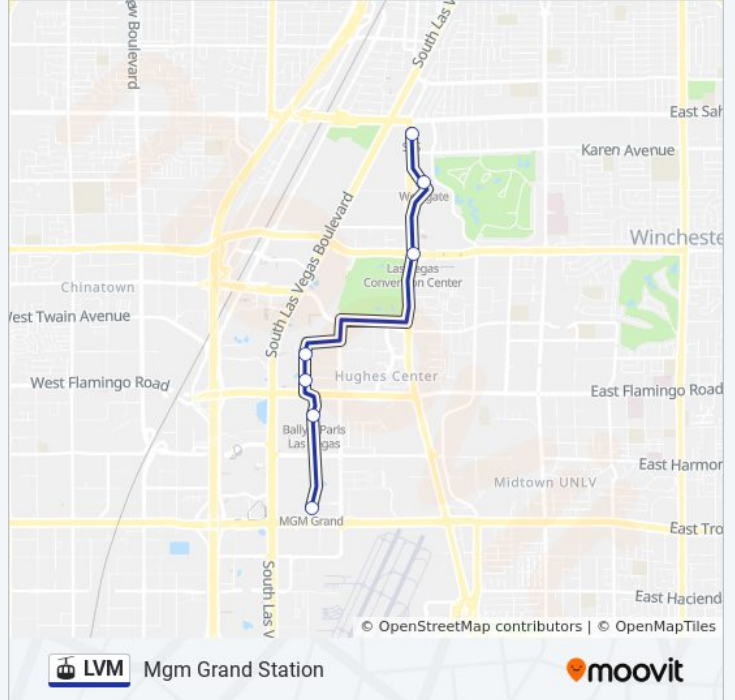

### Direction: Mgm Grand Station

7 stops

[VIEW LINE SCHEDULE](#)

Sls Station

Westgate Station

Las Vegas Convention Center Station

Harrah'S/The Linq Station

Flamingo/Caesars Palace Station

### LVM monorail Time Schedule

Mgm Grand Station Route Timetable:

Sunday	7:00 AM - 11:54 PM
Monday	7:00 AM - 11:54 PM
Tuesday	7:00 AM - 11:54 PM
Wednesday	7:00 AM - 11:54 PM
Thursday	7:00 AM - 11:54 PM
Friday	7:00 AM - 11:54 PM
Saturday	7:00 AM - 11:54 PM

### LVM monorail Info

**Direction:** Mgm Grand Station

**Stops:** 7

**Trip Duration:** 10 min

**Line Summary:**

**Direction: Sls Las Vegas**

7 stops

[VIEW LINE SCHEDULE](#)

Mgm Station

Bally'S/Paris Station

Flamingo/Caesars Palace Station

Harrah'S/The Linq Station

Las Vegas Convention Center Station

Westgate Station

Sls Station

**LVM monorail Time Schedule**