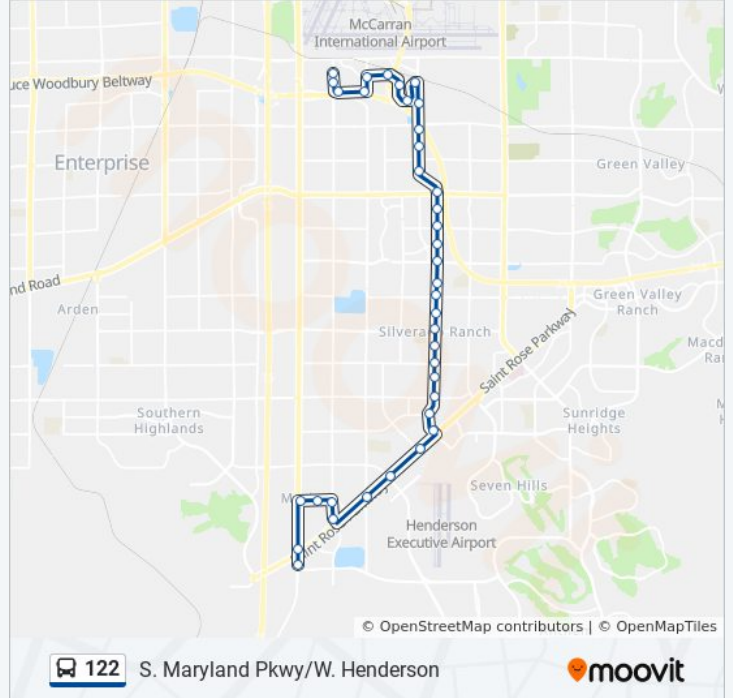

Nb Maryland After Wigwam

Nb Maryland Before Windmill

Nb Paradise After Windmill

Nb Paradise After Dawnlight

Nb Paradise Before Eldorado

Nb Paradise Before Warm Springs

Nb Paradise After White

Wb Pilot After Paradise

Wb Pilot at 840 E. Pilot

Wb Pilot at 748. E. Pilot

Wb Pilot Before Bermuda

Sb Bermuda After Pilot

Wb Hidden Well After Bermuda

Wb Hidden Well After La Cienega

Nb Gilespie After Carpenters Union

Sstt Exit

Direction: 122 S. Maryland Pkwy Southbound To W. Henderson

38 stops

[VIEW LINE SCHEDULE](#)

South Strip Transit Terminal Bay 17

Eb Sunset After Gilespie

Eb Pilot After Bermuda

Sb Pilot After Caballo

Sb Paradise After Pilot