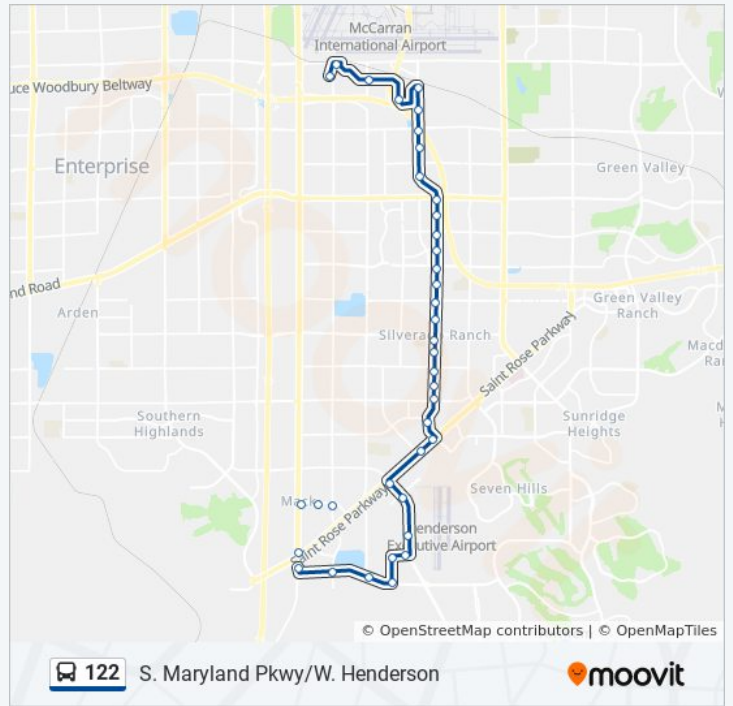

Trip Duration: 39 min
Line Summary:

- Sb Maryland After Windmill
- Sb Maryland Before Windmill
- Sb Maryland After Wigwam
- Sb Maryland Before Wigwam
- Sb Maryland After Pebble
- Sb Maryland Before Serene
- Sb Maryland After Serene
- Sb Maryland After Richmar
- Sb Maryland After Silverado Ranch
- Sb Maryland After Le Baron
- Sb Maryland After Pyle
- Sb Maryland After Red Cherry
- Sb Maryland Before Cactus
- Sb Maryland After Levi
- Wb St Rose After Maryland
- Wb St Rose Before Amigo
- Sb Raiders After St Rose
- Sb Raiders After Sunridge Heights
- Sb Raiders Before Bruner
- Wb Bowes After Raiders
- Sb Chaparral After Bowes
- Sb Chaparral Before Volunteer
- Wb Volunteer Before Bermuda
- Wb Volunteer After Gilespie
- Nb Las Vegas After Volunteer
- Nb Las Vegas Blvd After St Rose
- Eb Barbara After Las Vegas Blvd
- Eb Barbara After Haven
- Sb Gilespie After Barbara

122 bus time schedules and route maps are available in an offline PDF at moovitapp.com. Use the [Moovit App](#) to see live bus times, train schedule or subway schedule, and step-by-step directions for all public transit in Las Vegas.

Check Live Arrival Times