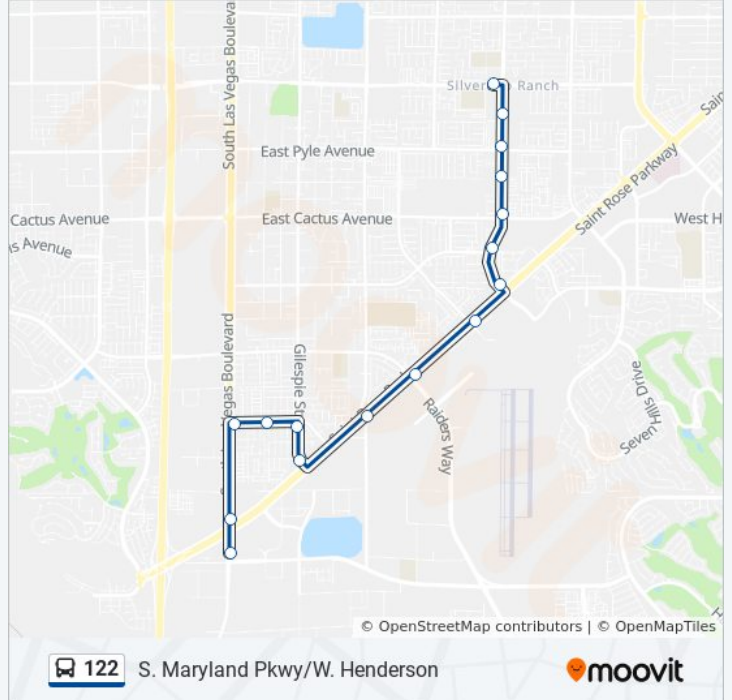

Use the Moovit App to find the closest 122 bus station near you and find out when is the next 122 bus arriving.

Direction: 122 S. Maryland Pkwy (Ends at Silverado Ranch)

16 stops

[VIEW LINE SCHEDULE](#)

Nb Las Vegas After Volunteer
 Nb Las Vegas Blvd After St Rose
 Eb Barbara After Las Vegas Blvd
 Eb Barbara After Haven
 Sb Gilespie After Barbara
 Sb Gilespie After Gilliflower
 Eb St Rose After Bermuda
 Eb St Rose After Raiders
 Eb St Rose After Amigo
 Nb Maryland After St Rose
 Nb Maryland After Levi
 Nb Maryland After Cactus
 Nb Maryland After Red Cherry
 Nb Maryland After Pyle
 Nb Maryland After Le Baron
 Wb Silverado Ranch After Maryland

122 bus Time Schedule

122 S. Maryland Pkwy (Ends at Silverado Ranch)
 Route Timetable:

Sunday	12:25 AM
Monday	12:25 AM
Tuesday	12:25 AM
Wednesday	12:25 AM
Thursday	12:25 AM
Friday	12:25 AM
Saturday	12:25 AM

122 bus Info

Direction: 122 S. Maryland Pkwy (Ends at Silverado Ranch)

Stops: 16

Trip Duration: 14 min

Line Summary:

Direction: 122 S. Maryland Pkwy Northbound To Sstt

37 stops

[VIEW LINE SCHEDULE](#)

Direction: 122 S. Maryland Pkwy Southbound To W. Henderson

38 stops

[VIEW LINE SCHEDULE](#)

South Strip Transit Terminal Bay 17

Eb Sunset After Gilespie

Eb Pilot After Bermuda

Sb Pilot After Caballo

Sb Paradise After Pilot