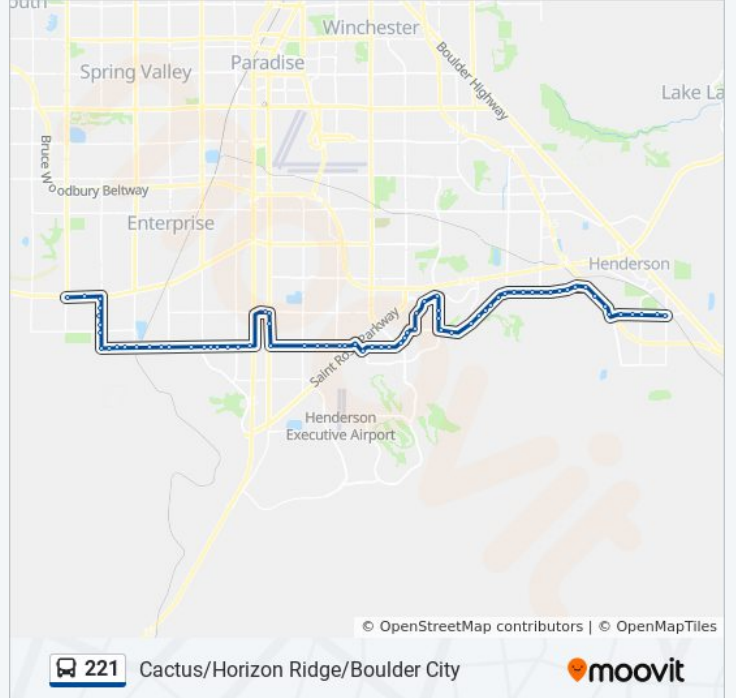

Eb Horizon Ridge After Seven Hills

Eb Horizon Ridge After Jeffreys

Eb Horizon Ridg After Rich Perez Jr

Eb Horizon Ridge After Coronado Ctr

Eb Horizon Ridge After Eastern

Eb Horizon Ridge After Sandy Ridge

Eb Horizon Ridge After Narissa

Nb Carnegie After Horizon Ridge

Nb Carnegie After Cozy Hill

Eb Paseo Verde After Carnegie

Sb Green Valley After Paseo Verde

Sb Green Valley After Wingbrook

Sb Green Valley After Alanhurst

Eb Horizon Ridge After Green Valley

Eb Horizon Ridge After Carmel Vily

Eb Horizon Ridge Before Roma Hills

Eb Horizon Rdg After Macdonald Rnch

Eb Horizon Ridge Before Amador

Eb Horizon Ridge After Amador

Eb Horizon Ridg After Arroyo Grande

Eb Horizon Ridge Before Stephanie

Direction: 221 Cactus / Horizon Ridge Eastbound Toward Boulder City

103 stops

[VIEW LINE SCHEDULE](#)

Sb Durango After Blue Diamond
 Sb Durango After Richmar
 Sb Durango After Gomer
 Sb Durango Before Mountains Edge
 Wb Mountains Edge After Durango
 Wb Mountains Edge After Riley
 Nb El Capitan After Mountains Edge
 Nb El Capitan After Le Baron
 Eb Gomer After El Capitan
 Nb Durango After Gomer
 Nb Durango After Richmar