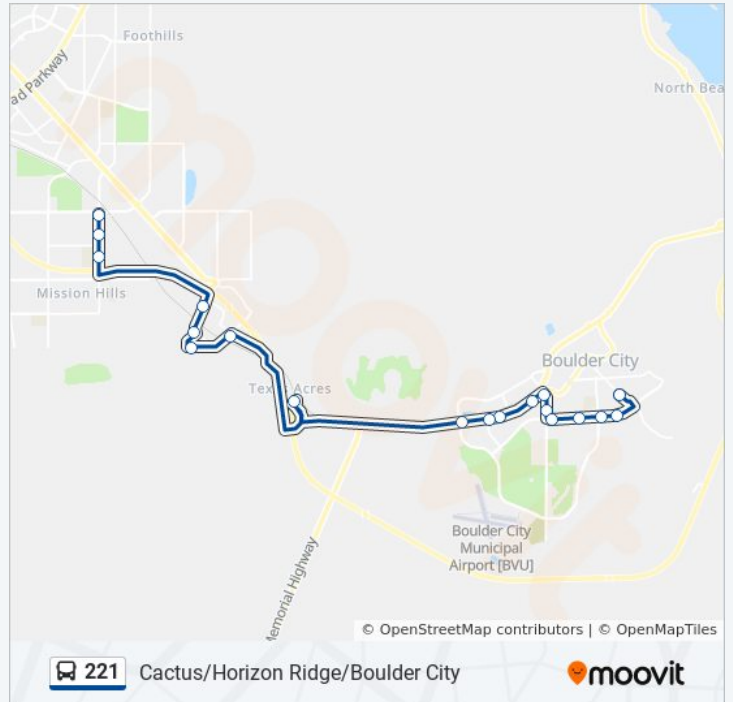

Eb Paradise Hills Before Dawson

Railroad Pass on Property Stop

Eb Bc Pkwy After Veterans Memorial

Eb Boulder City After Gingerwood

Eb Boulder City at Red Mtn Plaza

Eb Boulder City Pkwy Before Juniper

Sb Buchanan After Boulder City Pkwy

Sb Buchanan Before Pinata

Eb Adams After Buchanan

Eb Adams After Avenue B

Eb Adams After Georgia

Eb Adams After San Felipe

Nb Utah Before Northridge

221 bus Info

Direction: 221 Toward Boulder City

Stops: 19

Trip Duration: 29 min

Line Summary:

221 bus time schedules and route maps are available in an offline PDF at moovitapp.com. Use the [Moovit App](#) to see live bus times, train schedule or subway schedule, and step-by-step directions for all public transit in Las Vegas.

[About Moovit](#) · [MaaS Solutions](#) · [Supported Countries](#) · [Mooviter Community](#)

© 2024 Moovit - All Rights Reserved

Check Live Arrival Times