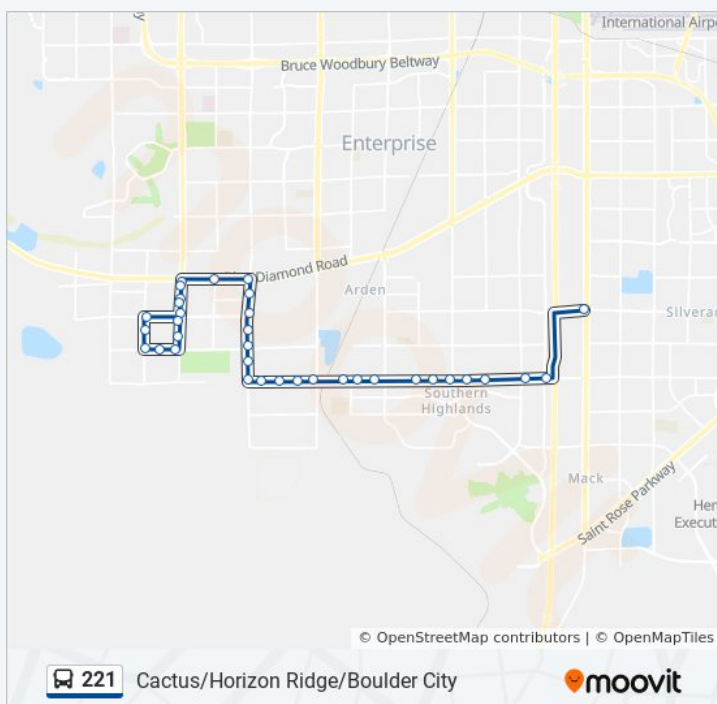

Wb Cactus Before Dean Martin

Wb Cactus Before Valley View

Wb Cactus After Arville

Wb Cactus After Cameron

Wb Cactus After Decatur

Wb Cactus After Edmond

Wb Cactus After Lindell

Wb Cactus Before Jones

Nb Buffalo After Mountains Edge

Nb Buffalo After Canyon Estates

Nb Buffalo After Gomer

Nb Buffalo After Richmar

Wb Blue Diamond After Buffalo

221 bus Time Schedule

221 Cactus Westbound Route Timetable:

Sunday	1:13 AM - 5:28 AM
Monday	Not Operational
Tuesday	1:13 AM
Wednesday	1:13 AM
Thursday	1:13 AM
Friday	1:13 AM
Saturday	1:13 AM

221 bus Info

Direction: 221 Cactus Westbound

Stops: 35

Trip Duration: 27 min

Line Summary:

Wb Blue Diamond After Cimarron

Sb Durango After Blue Diamond

Sb Durango After Richmar