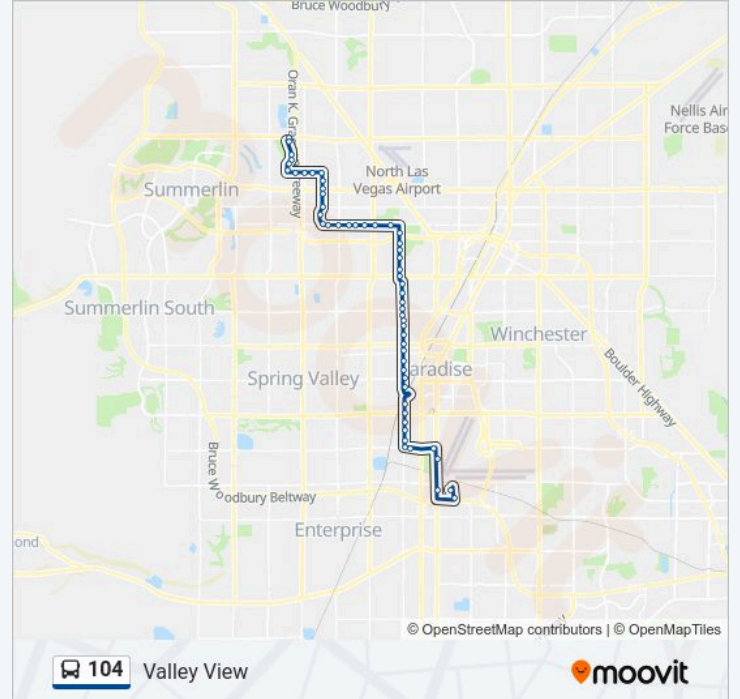

Nb Torrey Pines After Washington

Nb Torrey Pines After Carmen

Nb Torrey Pines After Vegas

Nb Torrey Pines Before Blue Twilight

Nb Torrey Pines After Lake Mead

Nb Torrey Pines After Balzar

Wb Smoke Ranch After Torrey Pines

Wb Smoke Ranch After James Bilbray

Wb Smoke Ranch After Rainbow

Wb Smoke Ranch After Rock Springs

Nb Tenaya After Smoke Ranch

Nb Tenaya After Prairie Falcon

Nb Tenaya After Box Canyon

Nb Tenaya Before Cascade Valley

Nb Tenaya Before Cheyenne

Eb Cheyenne After Tenaya

Direction: 104 Valley View Southbound

63 stops

[VIEW LINE SCHEDULE](#)

Wb Smoke Ranch After Rainbow

Wb Smoke Ranch After Rock Springs

Nb Tenaya After Smoke Ranch

104 bus Info

Direction: 104 Valley View Southbound

Stops: 63

Trip Duration: 65 min

Line Summary:

Eb Washington After Hogan

Eb Washington After Chabot

Sb Valley View Before Apache