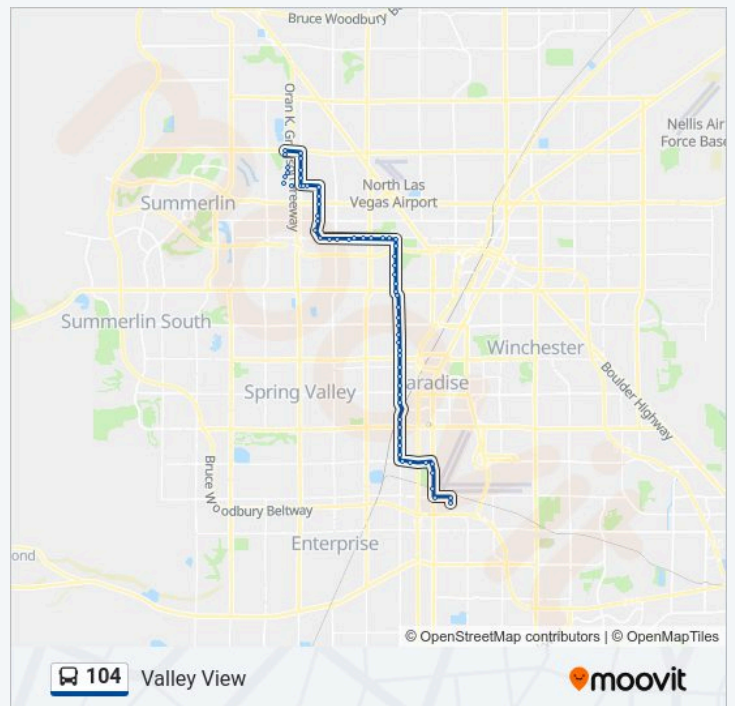

Sb Torrey Pines After Vegas

Sb Torrey Pines Before Fresh Meadows

Eb Washington After Torrey Pines

Eb Washington Before Wallace

Eb Washington After Jones

Eb Washington Before Marie Fenlon

Eb Washington After Michael

Eb Washington After Minnesota

Eb Washington After Decatur

104 bus Time Schedule

104 Valley View Southbound Route Timetable:

Monday	4:07 AM - 11:40 PM
Tuesday	4:07 AM - 11:40 PM
Wednesday	4:07 AM - 11:40 PM
Thursday	4:07 AM - 11:40 PM
Friday	4:07 AM - 11:40 PM
Saturday	4:31 AM - 11:40 PM
Sunday	4:33 AM - 11:40 PM

104 bus Info

Direction: 104 Valley View Southbound

Stops: 63

Trip Duration: 65 min

Line Summary:

Eb Washington After Hogan

Eb Washington After Chabot

Sb Valley View Before Apache

Sb Valley View After Fortune

Sb Valley View Before Meadows

Sb Valley View After Meadows

Sb Valley View After Alta

Sb Valley View After Fulton

Sb Valley View After Charleston

Sb Valley View Before Village at Vv