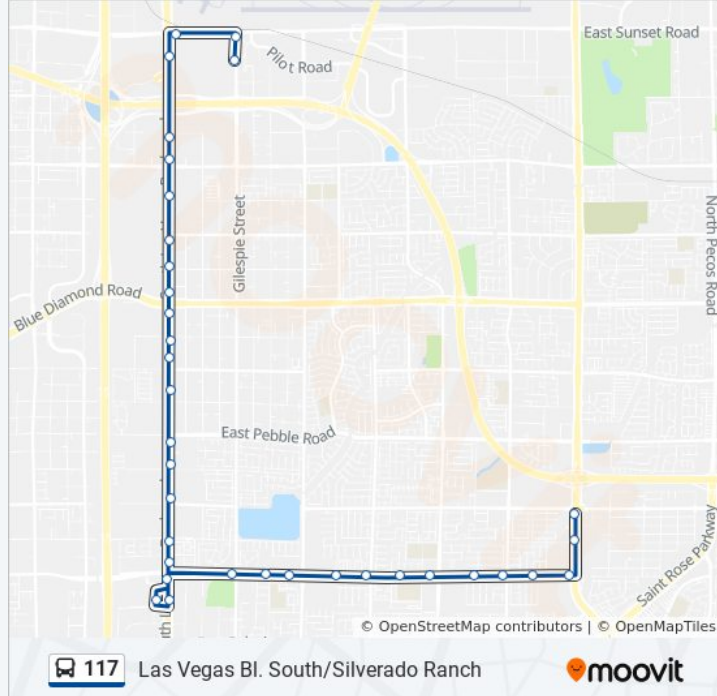

Use the Moovit App to find the closest 117 bus station near you and find out when is the next 117 bus arriving.

**Direction: 117 S. Las Vegas Blvd Southbound / Silverado Ranch Eastbound**

34 stops

[VIEW LINE SCHEDULE](#)

**117 bus Info**

**Direction:** 117 Silverado Ranch Westbound / S. Las Vegas Blvd Northbound

**Stops:** 36

**Trip Duration:** 35 min

**Line Summary:**

South Point Hotel on Property Stop

Nb Las Vegas After Le Baron

Nb Las Vegas Before Windmill

Nb Las Vegas After Windmill

Nb Las Vegas After Mesa Verde

Nb Las Vegas Before Robindale

Nb Las Vegas Before Warm Springs

Nb Las Vegas After Warm Springs

Nb Las Vegas Before Arby

Nb Las Vegas at Las Vegas Golf

Eb Sunset After Las Vegas

Sb Gilesple After Sunset

Sstt Exit

117 bus time schedules and route maps are available in an offline PDF at [moovitapp.com](https://moovitapp.com). Use the [Moovit App](#) to see live bus times, train schedule or subway schedule, and step-by-step directions for all public transit in Las Vegas.