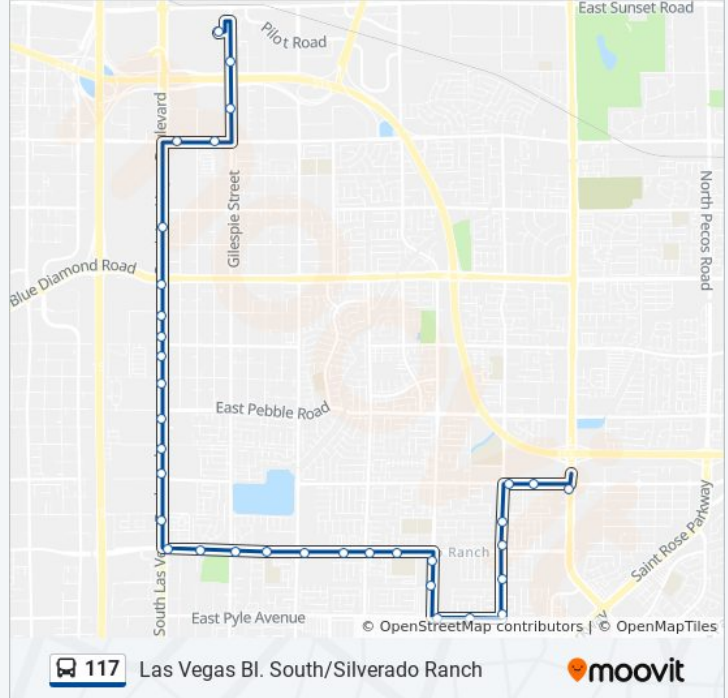

Use the Moovit App to find the closest 117 bus station near you and find out when is the next 117 bus arriving.

**Direction: 117 S. Las Vegas Blvd Southbound / Silverado Ranch Eastbound**

34 stops

[VIEW LINE SCHEDULE](#)

**117 bus Info**

**Direction:** 117 S. Las Vegas Blvd Southbound / Silverado Ranch Eastbound

**Stops:** 34

**Trip Duration:** 33 min

**Line Summary:**

Eb Silverado Ranch Before War Horse  
 Eb Silverado Ranch After Pollock  
 Eb Silverado Rnch After Pyramid Cov  
 Sb Maryland After Silverado Ranch  
 Sb Maryland After Le Baron  
 Eb Pyle After Maryland  
 Eb Pyle After Arroyo Echo  
 Nb Spencer After Pyle  
 Nb Spencer After Graystone Canyon  
 Nb Spencer After Silverado Ranch  
 Nb Spencer Before Richmar  
 Eb Serene After Spencer  
 Eb Serene After Vasto  
 Sb Eastern After Serene

**Direction: 117 Silverado Ranch Westbound / S. Las Vegas Blvd Northbound**

36 stops

[VIEW LINE SCHEDULE](#)

Sb Eastern After Serene  
 Sb Eastern Before Richmar  
 Wb Silverado Ranch After Eastern  
 Wb Silverado Ranch Before Spencer  
 Wb Silverado Ranch After Spencer  
 Wb Silverado Rnch After Silver View  
 Wb Silverado Ranch After Maryland  
 Wb Silverado Ranch After Paradise  
 Wb Silverado Ranch After Pollock  
 Wb Silverado Ranch Before Bermuda  
 Wb Silverado Ranch After Bermuda  
 Wb Silverado Ranch After Placid  
 Wb Silverado Ranch After Gilesple  
 Wb Silverado Rnch MB After Gilesple  
 Sb Las Vegas After Silverado Ranch

**117 bus Info**

**Direction:** 117 Silverado Ranch Westbound / S. Las Vegas Blvd Northbound

**Stops:** 36

**Trip Duration:** 35 min

**Line Summary:**

South Point Hotel on Property Stop

Nb Las Vegas After Le Baron