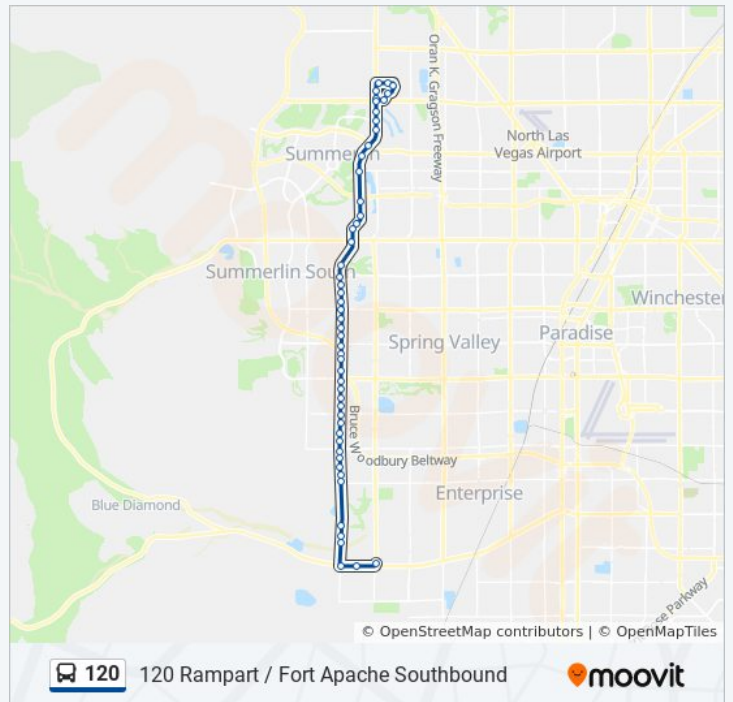

Direction: 120 Rampart / Fort Apache Southbound

51 stops

[VIEW LINE SCHEDULE](#)

Nb Durango After Cheyenne

Nb Durango Before Majestic Valley

Eb Gowan After Durango

Eb Gowan After Windy Bluff

Sb Cimarron Before Soaring Gulls

Sb Rampart After Vegas

Sb Rampart Before Canyon Run Dr.

Sb Rampart Before Alta

Sb Rampart After Alta

Sb Rampart After Sir William

Sb Fort Apache After Charleston

Sb Fort Apache After Red Hills

Sb Fort Apache After Sahara

Sb Fort Apache After Flamingo

Sb Fort Apache After Rochelle

Sb Fort Apache Before Peace

Sb Fort Apache After Tompkins

Sb Fort Apache After Tropicana

Sb Fort Apache After Reno

Sb Fort Apache After Hacienda

Sb Fort Apache After Diablo

Sb Fort Apache After Russell

Sb Fort Apache After Oquendo

120 bus Info

Direction: 120 Rampart / Fort Apache Southbound

Stops: 51

Trip Duration: 55 min

Line Summary:

Sb Fort Apache After Patrick