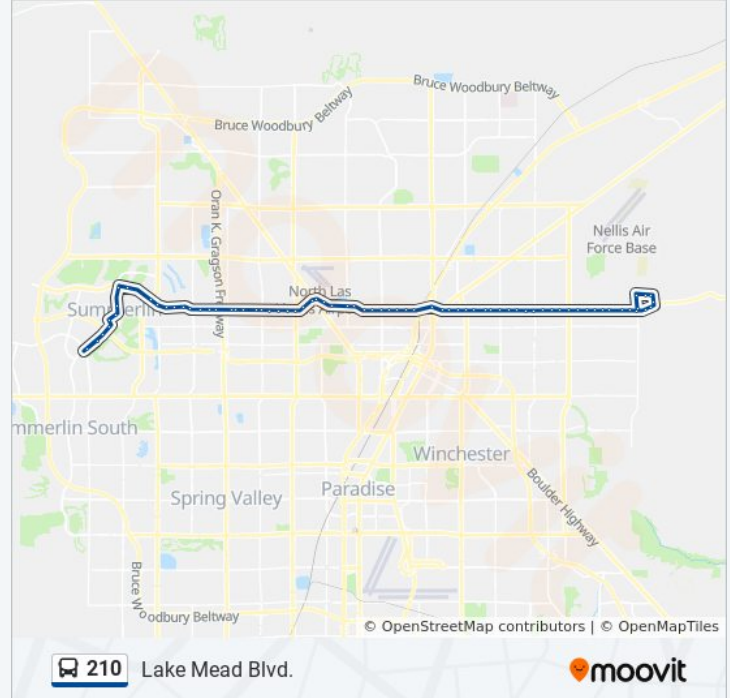

Wb Lake Mead After Bangle

Wb Lake Mead After Englestad

Wb Lake Mead After Revere

Wb Lake Mead After Concord

Wb Lake Mead After Martin L King

Wb Lake Mead After Comstock

Wb Lake Mead After Tonopah

Wb Lake Mead Before Victor

Wb Lake Mead After Simmons

Wb Lake Mead Before Allen

Wb Lake Mead at 3950 W. Lake Mead

Wb Lake Mead Before Rancho

Wb Lake Mead After Rancho

Wb Lake Mead After Madeline

Wb Lake Mead After Decatur
 Wb Lake Mead After Leonard
 Wb Lake Mead After Michael
 Wb Lake Mead After Winwood
 Wb Lake Mead After Jones
 Wb Lake Mead After San Simeon
 Wb Lake Mead After Torrey Pines
 Wb Lake Mead After James Bilbray
 Wb Lake Mead Before Rainbow
 Wb Lake Mead After Rock Springs
 Wb Lake Mead After Tenaya
 Wb Lake Mead Before Buffalo
 Wb Lake Mead After Buffalo
 Wb Lake Mead After Mariner
 Wb Lake Mead After Pueblo Vista
 Wb Lake Mead After Laguna Mist
 Wb Lake Mead After Harbor Island
 Wb Lake Mead After Rampart
 Wb Lake Mead Before Del Webb
 Sb Hills Center After Lake Mead
 Sb Hills Center After Hillpointe
 Wb Village Center After Hills Ctr
 Sb Village Center Before Trailwood
 Wb Town Center After Spring Gate
 Wb Town Ctr Before Corporat Crossng
 Wb Town Ctr After Covington Cross
 Wb Town Center Before Hualapai
 Nb Town Ctr Before Covington Cross

**Direction: 210 Lake Mead Blvd Westbound
 (Overnight Routing)**

68 stops

[VIEW LINE SCHEDULE](#)

Nb Hollywood After Lake Mead

210 bus Time Schedule

210 Lake Mead Blvd Westbound (Overnight Routing) Route Timetable:

210 bus Info

Direction: 210 Lake Mead Blvd Westbound
 (Overnight Routing)

Stops: 68

Trip Duration: 53 min

Line Summary:

Wb Lake Mead After Revere

Wb Lake Mead After Concord

Wb Lake Mead After Martin L King