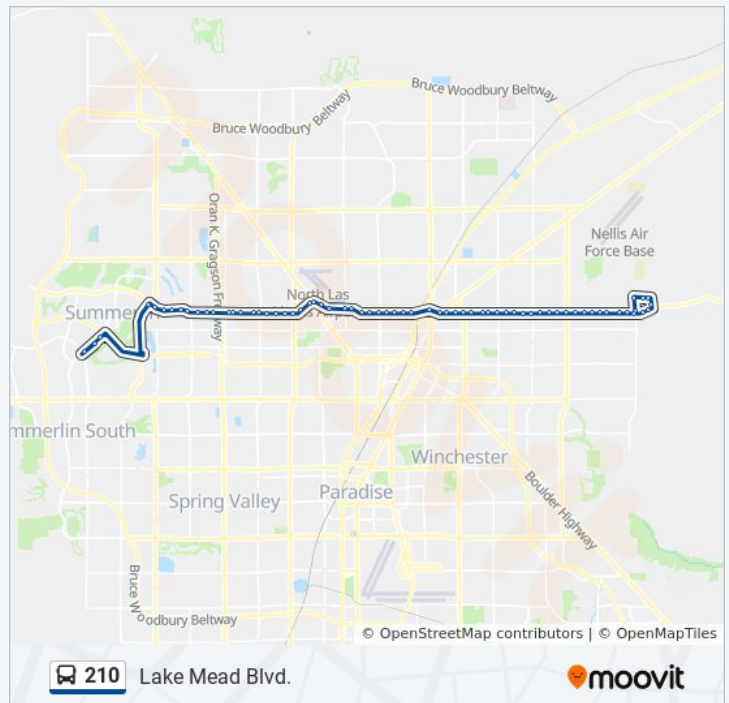

**Direction: 210 Lake Mead Blvd Westbound
 (Overnight Routing)**

68 stops

[VIEW LINE SCHEDULE](#)

Nb Hollywood After Lake Mead

210 bus Time Schedule

210 Lake Mead Blvd Westbound (Overnight Routing) Route Timetable:

210 bus Info

Direction: 210 Lake Mead Blvd Westbound
 (Overnight Routing)

Stops: 68

Trip Duration: 53 min

Line Summary:

Wb Lake Mead After Revere

Wb Lake Mead After Concord

Wb Lake Mead After Martin L King

Wb Lake Mead After Comstock

Wb Lake Mead After Tonopah

Wb Lake Mead Before Victor

Wb Lake Mead After Simmons

Wb Lake Mead Before Allen

Wb Lake Mead at 3950 W. Lake Mead

Wb Lake Mead Before Rancho

Wb Lake Mead After Rancho