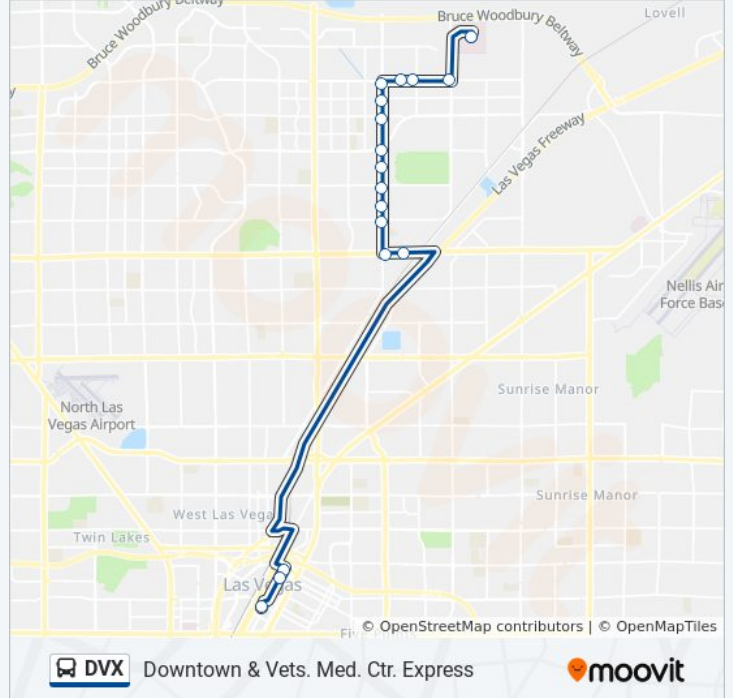

Use the Moovit App to find the closest DVX bus station near you and find out when is the next DVX bus arriving.

Direction: Downtown & Veteran Medical Center Express Northbound

18 stops

[VIEW LINE SCHEDULE](#)

DVX bus Info

Direction: Downtown & Veteran Medical Center Express Northbound

Stops: 18

Trip Duration: 30 min

Line Summary:

**Direction: Downtown & Veteran Medical Center
Express Southbound**

16 stops

[VIEW LINE SCHEDULE](#)

DVX bus Info

Direction: Downtown & Veteran Medical Center
Express Southbound

Stops: 16

Trip Duration: 33 min

Line Summary:

Direction: Downtown & Veteran Medical Center Express Southbound (Ends at Craig)

13 stops

DVTX bus Info

Direction: Downtown & Veteran Medical Center Express Southbound (Ends at Craig)

Stops: 13

Trip Duration: 13 min

Line Summary:

DVX bus time schedules and route maps are available in an offline PDF at moovitapp.com. Use the [Moovit App](#) to see live bus times, train schedule or subway schedule, and step-by-step directions for all public transit in Las Vegas.