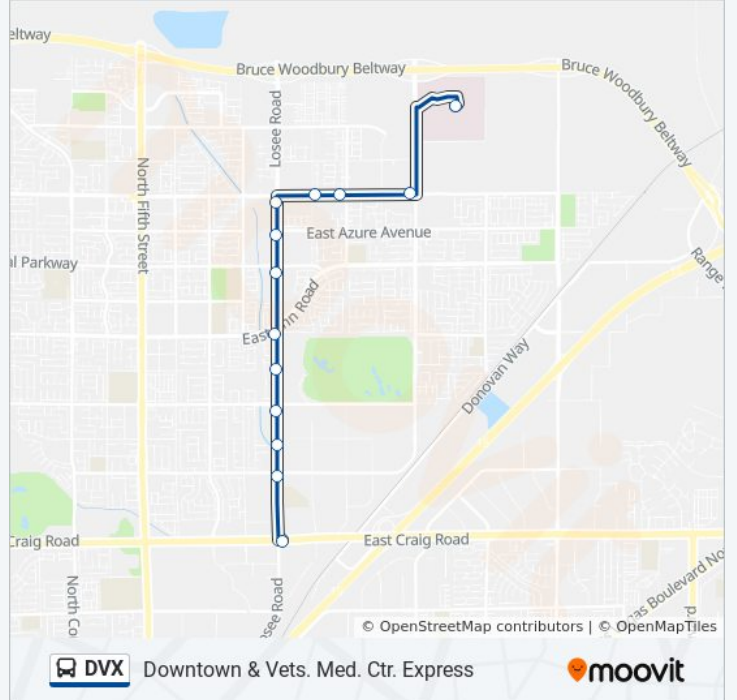

Use the Moovit App to find the closest DVX bus station near you and find out when is the next DVX bus arriving.

Direction: Downtown & Veteran Medical Center Express Northbound

18 stops

[VIEW LINE SCHEDULE](#)

DVX bus Info

Direction: Downtown & Veteran Medical Center Express Northbound

Stops: 18

Trip Duration: 30 min

Line Summary:

**Direction: Downtown & Veteran Medical Center
Express Southbound**

16 stops

[VIEW LINE SCHEDULE](#)

DVX bus Info

Direction: Downtown & Veteran Medical Center
Express Southbound

Stops: 16

Trip Duration: 33 min

Line Summary:

Direction: Downtown & Veteran Medical Center Express Southbound (Ends at Craig)

13 stops

DVTX bus Info

Direction: Downtown & Veteran Medical Center Express Southbound (Ends at Craig)

Stops: 13

Trip Duration: 13 min

Line Summary:

DVX bus time schedules and route maps are available in an offline PDF at moovitapp.com. Use the [Moovit App](#) to see live bus times, train schedule or subway schedule, and step-by-step directions for all public transit in Las Vegas.