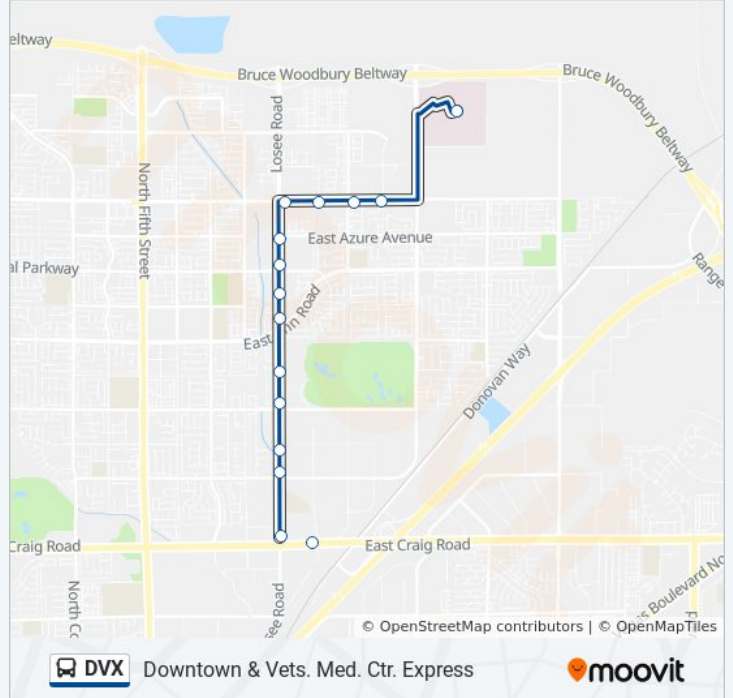

Use the Moovit App to find the closest DVX bus station near you and find out when is the next DVX bus arriving.

Direction: Downtown & Veteran Medical Center Express Northbound

18 stops

[VIEW LINE SCHEDULE](#)

DVX bus Info

Direction: Downtown & Veteran Medical Center Express Northbound

Stops: 18

Trip Duration: 30 min

Line Summary:

**Direction: Downtown & Veteran Medical Center
Express Southbound**

16 stops

[VIEW LINE SCHEDULE](#)

DVX bus Info

Direction: Downtown & Veteran Medical Center
Express Southbound

Stops: 16

Trip Duration: 33 min

Line Summary:

Direction: Downtown & Veteran Medical Center Express Southbound (Ends at Craig)

13 stops

DVTX bus Info

Direction: Downtown & Veteran Medical Center Express Southbound (Ends at Craig)

Stops: 13

Trip Duration: 13 min

Line Summary:

DVX bus time schedules and route maps are available in an offline PDF at moovitapp.com. Use the [Moovit App](#) to see live bus times, train schedule or subway schedule, and step-by-step directions for all public transit in Las Vegas.