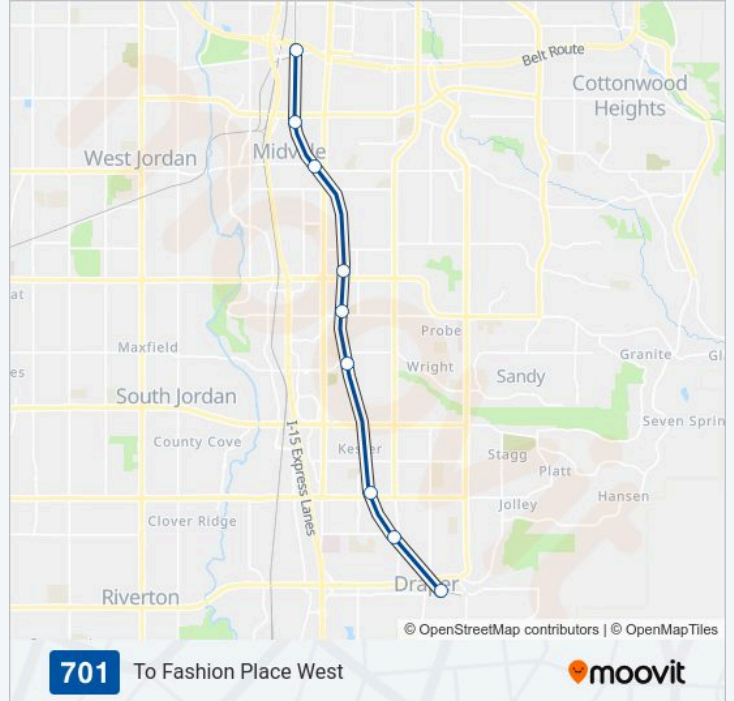

Old Greektown Station

Salt Lake Central Station

Direction: To Fashion Place West

9 stops

[VIEW LINE SCHEDULE](#)

Draper Town Center Station

Kimballs Lane Station

Crescent View Station

Monday	10:25 PM-11:25 PM
Tuesday	10:25 PM-11:25 PM
Wednesday	10:25 PM-11:25 PM
Thursday	10:25 PM-11:25 PM
Friday	10:25 PM-11:25 PM
Saturday	10:25 PM-11:25 PM
Sunday	10:39 PM

701 light rail Info

Direction: To Fashion Place West

Stops: 9

Trip Duration: 16 min

Line Summary:

Direction: To Draper

25 stops

[VIEW LINE SCHEDULE](#)

- Salt Lake Central Station
- Old Greektown Station
- Planetarium Station
- Arena Station
- Temple Square Station
- City Center Station
- Gallivan Plaza Station
- Courthouse Station
- 600 South Station
- 900 South Station
- Ballpark Station
- Central Pointe Station
- Millcreek Station
- Meadowbrook Station
- Murray North Station
- Murray Central Station
- Fashion Place West Station
- Midvale Fort Union Station

701 light rail Info

Direction: To Draper

Stops: 25

Trip Duration: 47 min

Line Summary:

Midvale Center Station

Historic Sandy Station

Sandy Expo Station