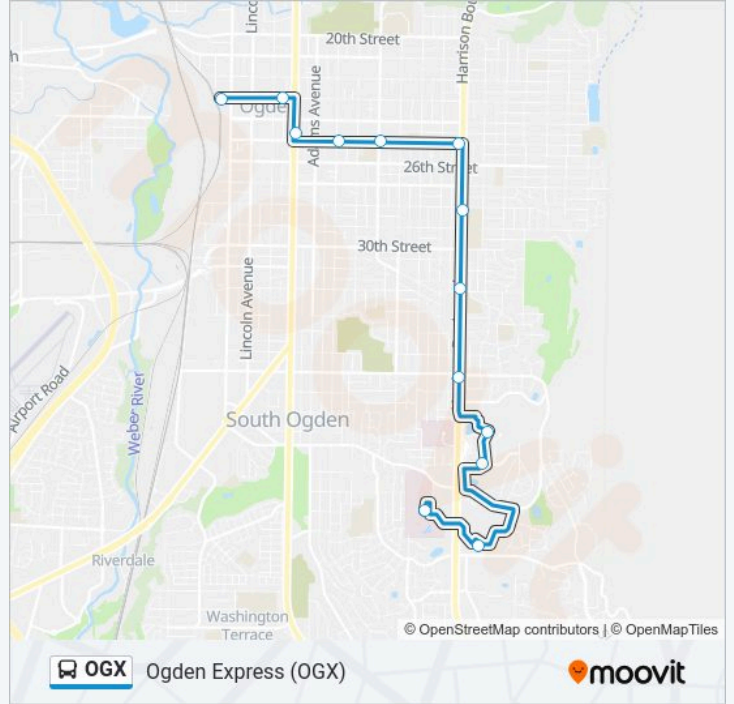

OGX bus time schedules and route maps are available in an offline PDF at moovitapp.com. Use the Moovit App to see live bus times, train schedule or subway schedule, and step-by-step directions for all public transit in Salt Lake City.

© 2024 Moovit - All Rights Reserved